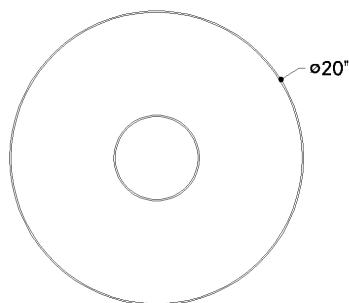

LAKESIDE

3520-AGB

A celebration of the beauty of pared-down forms, Lakeside features an opal glossy inner diffuser surrounded by a clear outer glass layer. Shaped like a graceful bowl, this flush mount forgoes ornamentation save for its extra-tall metal canopy. Available in Aged Brass or Distressed Bronze finishes, the streamlined metalwork adds a decorative note to the minimalistic design.

FINISHES

AGED BRASS

DIMENSIONS / SPECS

Height: 12.25"
Width/Diameter: 20"
Canopy/Backplate: 7.5"
Product Weight: 9.7lb
Canopy/Backplate Shape: Round
Sloped Ceiling Compatible: No
Living Finish: No
Uplight Only: No

Shade 1: Glass
Shade 1 Finish: Clear
Shade 1 Top Width: 6.75"
Shade 1 Bottom L/W: 0" / 20"
Shade 1 Height: 9.5"
Shade 2: Glass
Shade 2 Finish: Opal Glossy
Shade 2 Height: 5.75"

ELECTRICAL

Bulb 1

Bulb Included: No
Socket: E26 Medium Base
Bulb Type: A21
Max Wattage: 25
Bulb Quantity: 1
Cord Type: B & W TEFLON W/ GROUND WIRE
Gem Box Required (2"x3"): No
Dark Sky: No

SHIPPING

Carton 1: 25" x 25" x 13"
Carton 1 Weight: 15lb
Shipping Method: Ground
Country of Origin: CN

FRONT

BOTTOM