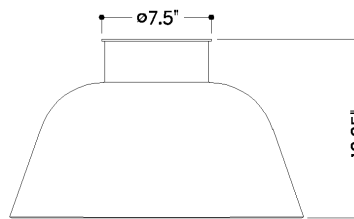

FINISHES

AGED BRASS

DIMENSIONS / SPECS

Height: 12.25"
Width/Diameter: 20"
Canopy/Backplate: 7.5"
Product Weight: 9.7lb
Canopy/Backplate Shape: Round
Sloped Ceiling Compatible: No
Living Finish: No
Uplight Only: No

Shade 1: Glass
Shade 1 Finish: Clear
Shade 1 Top Width: 6.75"
Shade 1 Bottom L/W: 0" / 20"
Shade 1 Height: 9.5"
Shade 2: Glass
Shade 2 Finish: Opal Glossy
Shade 2 Height: 5.75"

ELECTRICAL

Bulb 1

Bulb Included: No
Socket: E26 Medium Base
Bulb Type: A21
Max Wattage: 25
Bulb Quantity: 1
Cord Type: B & W TEFLON W/ GROUND WIRE
Gem Box Required (2"x3"): No
Dark Sky: No

SHIPPING

Carton 1: 25" x 25" x 13"
Carton 1 Weight: 15lb
Shipping Method: Ground
Country of Origin: CN

FRONT

BOTTOM