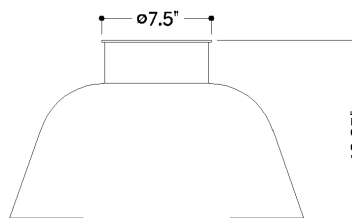

LAKESIDE

3520-DB

A celebration of the beauty of pared-down forms, Lakeside features an opal glossy inner diffuser surrounded by a clear outer glass layer. Shaped like a graceful bowl, this flush mount forgoes ornamentation save for its extra-tall metal canopy. Available in Aged Brass or Distressed Bronze finishes, the streamlined metalwork adds a decorative note to the minimalistic design.

FINISHES

DISTRESSED BRONZE

DIMENSIONS

Height: 12.25"
Width/Diameter: 20"
Canopy/Backplate: 7.5"
Product Weight: 9.7lb
Canopy/Backplate Shape: Round
Sloped Ceiling Compatible: No
Living Finish: No
Uplight Only: No

Shade

Shade 1: Glass
Shade 1 Finish: Clear
Shade 1 Top Width: 6.75"
Shade 1 Bottom L/W: 0" / 20"
Shade 1 Height: 9.5"
Shade 2: Glass
Shade 2 Finish: Opal Glossy
Shade 2 Height: 5.75"

ELECTRICAL

Bulb 1

Bulb Included: No
Socket: E26 Medium Base
Bulb Type: A21
Max Wattage: 25
Bulb Quantity: 1
Cord Type: B & W TEFLON W/ GROUND WIRE
Gem Box Required (2"x3"): No
Dark Sky: No

SHIPPING

Carton 1: 25" x 25" x 13"
Carton 1 Weight: 15lb
Shipping Method: Ground
Country of Origin: CN

FRONT