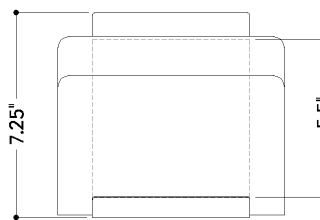

FAIRFIELD

3541-OB

FINISHES

OLD BRONZE

DIMENSIONS / SPECS

Height: 66"
Width/Diameter: 66"
Length: 66"
Minimum Height: 66"
Maximum Height: 66"
Hanging Type: 108" Premium Composite Cord
Product Weight: 66lb
Extension: 66"
Top to Center: 66"
Sloped Ceiling Compatible: No
Living Finish: Yes
Uplight Only: Yes
Min Extension: 66"
Max Extension: 66"

CRI: 66
Color Temp.: 66k
Lumens: 66
Title 24: Yes
Field Serviceable: No

Battery

Battery Powered: Yes
Battery Included: Yes
Battery Life: ! New Battery Life !

SHIPPING

Carton 1: 1" x 1" x 1"
Carton 1 Weight: 1lb
Shipping Method: Ground
Country of Origin: CN

TOP

FRONT

SIDE