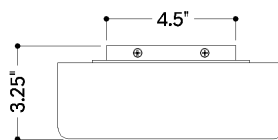

FAIRFIELD

3541-OB

FINISHES

OLD BRONZE

DIMENSIONS / SPECS

Height: 66"
Width/Diameter: 66"
Length: 66"
Minimum Height: 66"
Maximum Height: 66"
Hanging Type: 108" Premium Composite Cord
Product Weight: 66lb
Extension: 66"
Top to Center: 66"
Sloped Ceiling Compatible: No
Living Finish: Yes
Uplight Only: Yes
Min Extension: 66"
Max Extension: 66"

ELECTRICAL

Bulb 1

Bulb Included: No
Max Wattage:
Bulb Quantity:
Wire Length: 500mm
Cord Type: ! New Cord Type
Dimmer Type: Incandescent
Switch Type: ON/OFF STOMP SWITCH
Gem Box Required (2"x3"): Yes
Dark Sky: Yes

CRI: 66
Color Temp.: 66k
Lumens: 66
Title 24: Yes
Field Serviceable: No

Battery

Battery Powered: Yes
Battery Included: Yes
Battery Life: ! New Battery Life !

SHIPPING

Carton 1: 1" x 1" x 1"
Carton 1 Weight: 1lb
Shipping Method: Ground
Country of Origin: CN