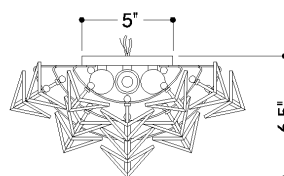

CARTAGENA

365-03-VGL

Capturing the dynamism of its namesake city, Cartagena cuts an impressive figure with its shimmering layers and exquisite materiality. Tiers of lustrous leaf-shaped panels crafted from fine Capiz Shell exude drama and decadence. Vintage Gold Leaf heightens the glamor of this statement piece, which comes as a sconce or chandelier in three sizes.

*Due to the one-of-a-kind nature of the medium, exact colors and patterns may vary slightly from the image shown.

FINISHES

VINTAGE GOLD LEAF

DIMENSIONS

Height: 17.25"

Width/Diameter: 12.75"

Canopy/Backplate: 0.75"

Product Weight: 5.5lb

Extension: 6.75"

Canopy/Backplate Shape: Rectangle

Sloped Ceiling Compatible: No

Living Finish: No

Uplight Only: No

Shade

Shade 1: Capiz

ELECTRICAL

Bulb 1

Bulb Included: No

Socket: E12 Candelabra Base

Bulb Type: B11

Max Wattage: 8

Bulb Quantity: 3

Gem Box Required (2"x3"): No

Dark Sky: No

SHIPPING

Carton 1: 20" x 16" x 10"

Carton 1 Weight: 9lb

Shipping Method: Ground

Country of Origin: PH

TOP