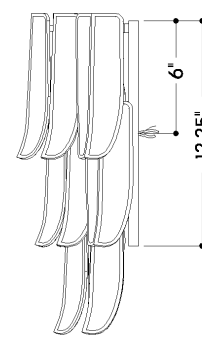

*Due to the one-of-a-kind nature of the medium, exact colors and patterns may vary slightly from the image shown.

FINISHES

VINTAGE GOLD LEAF

DIMENSIONS / SPECS

Height: 17.25"

Width/Diameter: 12.75"

Canopy/Backplate: 0.75"

Product Weight: 5.5lb

Extension: 6.75"

Canopy/Backplate Shape: Rectangle

Sloped Ceiling Compatible: No

Living Finish: No

Uplight Only: No

Shade 1: Capiz

ELECTRICAL

SHIPPING

Carton 1: 20" x 16" x 10"

Carton 1 Weight: 9lb

Shipping Method: Ground

Country of Origin: PH

TOP

FRONT

SIDE