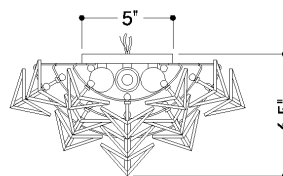

*Due to the one-of-a-kind nature of the medium, exact colors and patterns may vary slightly from the image shown.

FINISHES

VINTAGE GOLD LEAF

DIMENSIONS

Height: 17.25"

Width/Diameter: 12.75"

Canopy/Backplate: 0.75"

Product Weight: 5.5lb

Extension: 6.75"

Canopy/Backplate Shape: Rectangle

Sloped Ceiling Compatible: No

Living Finish: No

Uplight Only: No

Shade

Shade 1: Capiz

Dark Sky: No

SHIPPING

Carton 1: 20" x 16" x 10"

Carton 1 Weight: 9lb

Shipping Method: Ground

Country of Origin: PH

TOP

FRONT