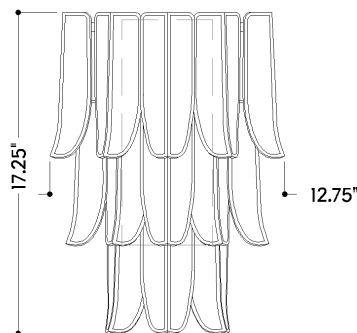

## DIMENSIONS

Height: 17.25"

Width/Diameter: 12.75"

Canopy/Backplate: 0.75"

Product Weight: 5.5lb

Extension: 6.75"

Canopy/Backplate Shape: Rectangle

Sloped Ceiling Compatible: No

## SHIPPING

Carton 1: 20" x 16" x 10"

Carton 1 Weight: 9lb

Shipping Method: Ground

Country of Origin: PH

TOP

FRONT

SIDE