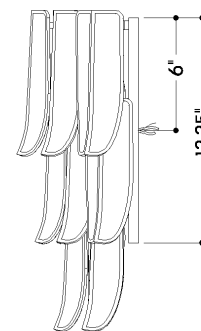

## DIMENSIONS

Height: 17.25"

Width/Diameter: 12.75"

Canopy/Backplate: 0.75"

Product Weight: 5.5lb

Extension: 6.75"

Canopy/Backplate Shape: Rectangle

Sloped Ceiling Compatible: No

## SHIPPING

Carton 1: 20" x 16" x 10"

Carton 1 Weight: 9lb

Shipping Method: Ground

Country of Origin: PH

TOP

FRONT

SIDE