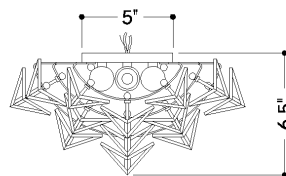

*Due to the one-of-a-kind nature of the medium, exact colors and patterns may vary slightly from the image shown.

FINISHES

VINTAGE GOLD LEAF

DIMENSIONS / SPECS

Height: 17.25"

Width/Diameter: 12.75"

Canopy/Backplate: 0.75"

Product Weight: 5.5lb

Extension: 6.75"

Canopy/Backplate Shape: Rectangle

Sloped Ceiling Compatible: No

Living Finish: No

Uplight Only: No

Shade 1: Capiz

ELECTRICAL

Bulb 1

Bulb Included: No

Socket: E12 Candelabra Base

Bulb Type: B11

Max Wattage: 8

Bulb Quantity: 3

Gem Box Required (2"x3"): No

Dark Sky: No

SHIPPING

Carton 1: 20" x 16" x 10"

Carton 1 Weight: 9lb

Shipping Method: Ground

Country of Origin: PH

TOP

FRONT

SIDE