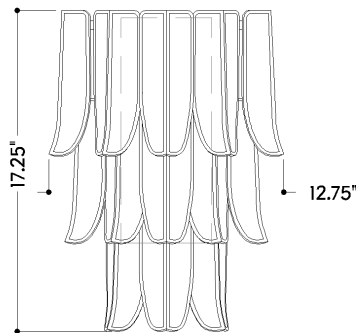

*Due to the one-of-a-kind nature of the medium, exact colors and patterns may vary slightly from the image shown.

FINISHES

VINTAGE GOLD LEAF

DIMENSIONS

Height: 17.25"

Width/Diameter: 12.75"

Canopy/Backplate: 0.75"

Product Weight: 5.5lb

Extension: 6.75"

Canopy/Backplate Shape: Rectangle

Sloped Ceiling Compatible: No

Living Finish: No

Uplight Only: No

Shade

Shade 1: Capiz

Dark Sky: No

SHIPPING

Carton 1: 20" x 16" x 10"

Carton 1 Weight: 9lb

Shipping Method: Ground

Country of Origin: PH

TOP

FRONT

SIDE