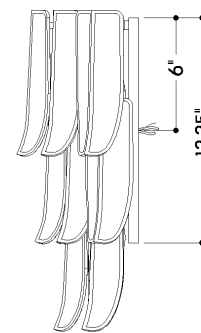

*Due to the one-of-a-kind nature of the medium, exact colors and patterns may vary slightly from the image shown.

FINISHES

VINTAGE GOLD LEAF

DIMENSIONS

Height: 17.25"

Width/Diameter: 12.75"

Canopy/Backplate: 0.75"

Product Weight: 5.5lb

Extension: 6.75"

Canopy/Backplate Shape: Rectangle

Sloped Ceiling Compatible: No

Living Finish: No

Uplight Only: No

Shade

Shade 1: Capiz

Dark Sky: No

SHIPPING

Carton 1: 20" x 16" x 10"

Carton 1 Weight: 9lb

Shipping Method: Ground

Country of Origin: PH

TOP

FRONT

SIDE