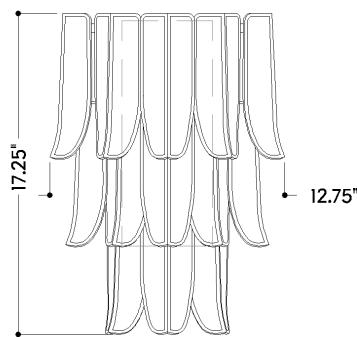

*Due to the one-of-a-kind nature of the medium, exact colors and patterns may vary slightly from the image shown.

FINISHES

VINTAGE GOLD LEAF

DIMENSIONS / SPECS

Height: 17.25"

Width/Diameter: 12.75"

Canopy/Backplate: 0.75"

Product Weight: 5.5lb

Extension: 6.75"

Canopy/Backplate Shape: Rectangle

Sloped Ceiling Compatible: No

Living Finish: No

Uplight Only: No

Shade 1: Capiz

ELECTRICAL

SHIPPING

Carton 1: 20" x 16" x 10"

Carton 1 Weight: 9lb

Shipping Method: Ground

Country of Origin: PH

TOP

FRONT

SIDE