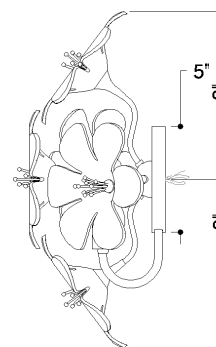

FINISHES

GOLD LEAF

DIMENSIONS

Height: 15.5"
Width/Diameter: 11.5"
Canopy/Backplate: 5"
Product Weight: 6.9lb
Extension: 5.75"
Canopy/Backplate Shape: Round
Sloped Ceiling Compatible: No
Living Finish: No
Uplight Only: No

Shade

Shade 1: Piastre Glass
Shade 1 Finish: Clear Swirl

ELECTRICAL

Bulb 1

Bulb Included: No
Socket: E12 Candelabra Base
Bulb Type: G16.5
Max Wattage: 8
Bulb Quantity: 1
Gem Box Required (2"x3"): No
Dark Sky: No

SHIPPING

Carton 1: 19" x 16" x 10"
Carton 1 Weight: 13lb
Shipping Method: Ground
Country of Origin: PH

TOP

FRONT

SIDE