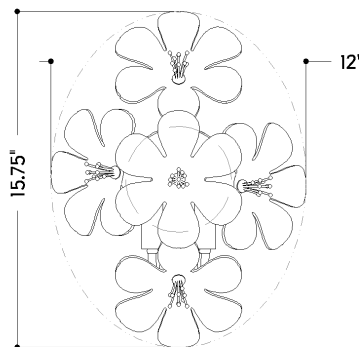

FINISHES

GOLD LEAF

DIMENSIONS

Height: 15.5"
Width/Diameter: 11.5"
Canopy/Backplate: 5"
Product Weight: 6.9lb
Extension: 5.75"
Canopy/Backplate Shape: Round
Sloped Ceiling Compatible: No
Living Finish: No
Uplight Only: No

Shade

Shade 1: Piastre Glass
Shade 1 Finish: Clear Swirl

ELECTRICAL

Bulb 1

Bulb Included: No
Socket: E12 Candelabra Base
Bulb Type: G16.5
Max Wattage: 8
Bulb Quantity: 1
Gem Box Required (2"x3"): No
Dark Sky: No

SHIPPING

Carton 1: 19" x 16" x 10"
Carton 1 Weight: 13lb
Shipping Method: Ground
Country of Origin: PH

TOP

FRONT

SIDE