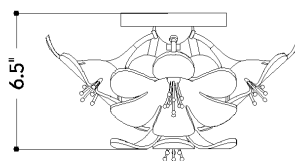

FINISHES

GOLD LEAF

DIMENSIONS

Height: 15.5"
Width/Diameter: 11.5"
Canopy/Backplate: 5"
Product Weight: 6.9lb
Extension: 5.75"
Canopy/Backplate Shape: Round
Sloped Ceiling Compatible: No
Living Finish: No
Uplight Only: No

Shade

Shade 1: Piastre Glass
Shade 1 Finish: Clear Swirl

ELECTRICAL

Bulb 1

Bulb Included: No
Socket: E12 Candelabra Base
Bulb Type: G16.5
Max Wattage: 8
Bulb Quantity: 1
Gem Box Required (2"x3"): No
Dark Sky: No

SHIPPING

Carton 1: 19" x 16" x 10"
Carton 1 Weight: 13lb
Shipping Method: Ground
Country of Origin: PH

TOP

FRONT

SIDE