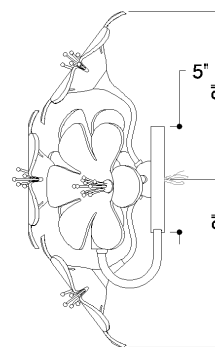

FINISHES

GOLD LEAF

DIMENSIONS

Height: 15.5"
Width/Diameter: 11.5"
Canopy/Backplate: 5"
Product Weight: 6.9lb
Extension: 5.75"
Canopy/Backplate Shape: Round
Sloped Ceiling Compatible: No
Living Finish: No
Uplight Only: No

Shade

Shade 1: Piastre Glass
Shade 1 Finish: Clear Swirl

ELECTRICAL

Bulb 1

Bulb Included: No
Socket: E12 Candelabra Base
Bulb Type: G16.5
Max Wattage: 8
Bulb Quantity: 1
Gem Box Required (2"x3"): No
Dark Sky: No

SHIPPING

Carton 1: 19" x 16" x 10"
Carton 1 Weight: 13lb
Shipping Method: Ground
Country of Origin: PH

TOP

FRONT

SIDE