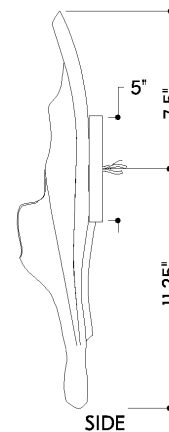

# NOLITA

370-01-GSW

Old Hollywood glamor meets modern simplicity in this sculptural sconce. The leaf-shaped design, delicately fluted with a curved stem, exhibits a refined beauty. Available in a Vintage Gold Leaf or Gesso White finish, it looks beautiful mounted independently or paired with another.

## DIMENSIONS

Height: 18.75"

Width/Diameter: 13"

Canopy/Backplate: 5"

Product Weight: 3.3lb

Extension: 4.25"

Canopy/Backplate Shape: Round

Sloped Ceiling Compatible: No

## SHIPPING

Carton 1: 23" x 17" x 9"

Carton 1 Weight: 7lb

Shipping Method: Ground

Country of Origin: PH

TOP

FRONT

SIDE