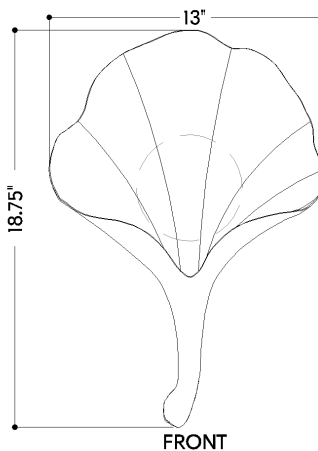

# NOLITA

370-01-GSW

Old Hollywood glamor meets modern simplicity in this sculptural sconce. The leaf-shaped design, delicately fluted with a curved stem, exhibits a refined beauty. Available in a Vintage Gold Leaf or Gesso White finish, it looks beautiful mounted independently or paired with another.

## DIMENSIONS

Height: 18.75"

Width/Diameter: 13"

Canopy/Backplate: 5"

Product Weight: 3.3lb

Extension: 4.25"

Canopy/Backplate Shape: Round

Sloped Ceiling Compatible: No

## SHIPPING

Carton 1: 23" x 17" x 9"

Carton 1 Weight: 7lb

Shipping Method: Ground

Country of Origin: PH

TOP

FRONT

SIDE