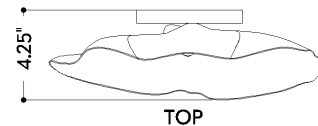

NOLITA

370-01-GSW

Old Hollywood glamor meets modern simplicity in this sculptural sconce. The leaf-shaped design, delicately fluted with a curved stem, exhibits a refined beauty. Available in a Vintage Gold Leaf or Gesso White finish, it looks beautiful mounted independently or paired with another.

FINISHES

GESO WHITE

DIMENSIONS

Height: 18.75"

Width/Diameter: 13"

Canopy/Backplate: 5"

Product Weight: 3.3lb

Extension: 4.25"

Canopy/Backplate Shape: Round

Sloped Ceiling Compatible: No

Living Finish: No

Uplight Only: No

Shade

ELECTRICAL

Bulb 1

Bulb Included: No

Socket: G9

Bulb Type: G9 LED

Max Wattage: 6

Bulb Quantity: 1

Gem Box Required (2"x3"): No

Dark Sky: No

SHIPPING

Carton 1: 23" x 17" x 9"

Carton 1 Weight: 7lb

Shipping Method: Ground

Country of Origin: PH