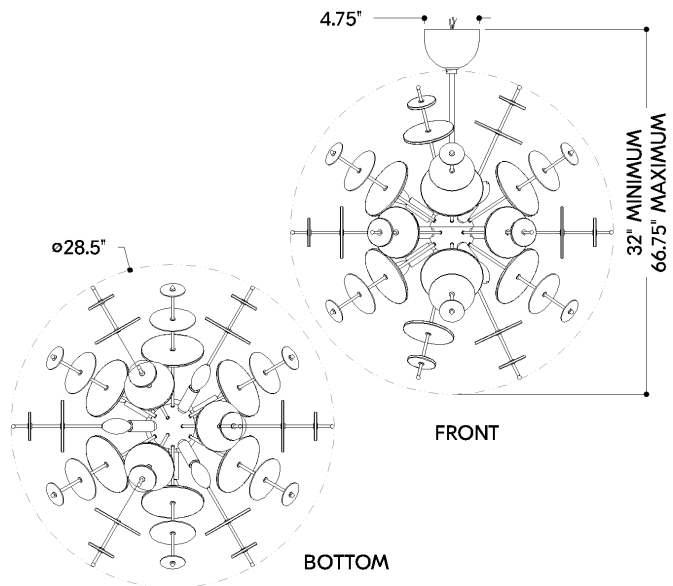

FINISHES

VINTAGE GOLD LEAF

DIMENSIONS

Height: 25.75"

Width/Diameter: 28.5"

Minimum Height: 31.25"

Maximum Height: 66.75"

Canopy/Backplate: 4.75"

Product Weight: 22lb

Canopy/Backplate Shape: Round

Sloped Ceiling Compatible: No

Living Finish: No

Uplight Only: No

Shade

Shade 1: Glass

Shade 1 Finish: Clear

Shade 2: Seeded Glass

Shade 2 Finish: Clear

ELECTRICAL

Bulb 1

Bulb Included: No

Socket: E12 Candelabra Base

Bulb Type: B11

Max Wattage: 8

Bulb Quantity: 9

Gem Box Required (2"x3"): No

Dark Sky: No

SHIPPING

Carton 1: 42" x 36" x 16"

Carton 1 Weight: 49lb

Shipping Method: Truck Only

Country of Origin: PH