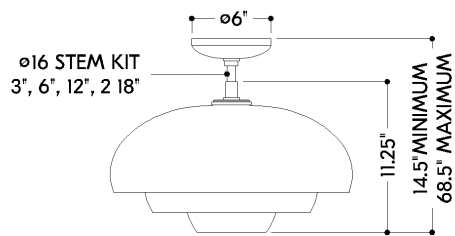

AUBURNDALE

3718-AGB

FINISHES

AGED BRASS

DIMENSIONS / SPECS

Height: 66"
Width/Diameter: 66"
Length: 66"
Minimum Height: 66"
Maximum Height: 66"
Hanging Type: 108" Premium Composite Cord
Product Weight: 66lb
Extension: 66"
Top to Center: 66"
Sloped Ceiling Compatible: No
Living Finish: Yes
Uplight Only: Yes
Min Extension: 66"
Max Extension: 66"

ELECTRICAL

Bulb 1

Bulb Included: No
Max Wattage:
Bulb Quantity:
Wire Length: 500mm
Cord Type: ! New Cord Type
Dimmer Type: Incandescent
Switch Type: ON/OFF STOMP SWITCH
Gem Box Required (2"x3"): Yes
Dark Sky: Yes

CRI: 66

Color Temp.: 66k

Lumens: 66

Title 24: Yes

Field Serviceable: No

Battery

Battery Powered: Yes
Battery Included: Yes
Battery Life: ! New Battery Life !

SHIPPING

Carton 1: 1" x 1" x 1"
Carton 1 Weight: 1lb
Shipping Method: Ground
Country of Origin: CN

FRONT