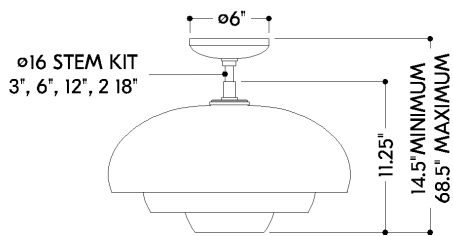

AUBURNDALE

3718-PN

FINISHES

POLISHED NICKEL

DIMENSIONS / SPECS

Height: 66"
Width/Diameter: 66"
Length: 66"
Minimum Height: 66"
Maximum Height: 66"
Hanging Type: 108" Premium Composite Cord
Product Weight: 66lb
Extension: 66"
Top to Center: 66"
Sloped Ceiling Compatible: No
Living Finish: Yes
Uplight Only: Yes
Min Extension: 66"
Max Extension: 66"

ELECTRICAL

Bulb 1

Bulb Included: No
Max Wattage:
Bulb Quantity:
Wire Length: 500mm
Cord Type: ! New Cord Type
Dimmer Type: Incandescent
Switch Type: ON/OFF STOMP SWITCH
Gem Box Required (2"x3"): Yes
Dark Sky: Yes

CRI: 66
Color Temp.: 66k
Lumens: 66
Title 24: Yes
Field Serviceable: No

Battery

Battery Powered: Yes
Battery Included: Yes
Battery Life: ! New Battery Life !

SHIPPING

Carton 1: 1" x 1" x 1"
Carton 1 Weight: 1lb
Shipping Method: Ground
Country of Origin: CN

FRONT