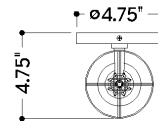

GUILFORD

3720-AGB

Steeped in sophistication, Guilford features a long, elegant arm supporting a crisp white linen shade. The decorative, candlestick-like form culminates in a large, slender drum shade. This elegant sconce would look distinguished alongside a fireplace or with multiples down a long hallway. Available in two finishes; Aged Brass and Distressed Bronze.

FINISHES

AGED BRASS

Coastal Suitable Finish (EPM): Yes

DIMENSIONS

Height: 66"
Width/Diameter: 66"
Length: 66"
Minimum Height: 66"
Maximum Height: 66"
Canopy/Backplate: 4.75"
Hanging Type: 108" Premium Composite Cord
Product Weight: 66lb
Extension: 66"
Top to Center: 66"
Canopy/Backplate Shape: Round
Sloped Ceiling Compatible: No
Living Finish: Yes
Uplight Only: Yes

Shade

Shade 1: Linen
Shade 1 Finish: White
Shade 1 Top Width: 4"
Shade 1 Bottom L/W: 0" / 4"
Shade 1 Height: 6.5"

ELECTRICAL

Bulb 1

Bulb Included: No
Socket: E12 Candelabra Base
Bulb Type: B11
Max Wattage: 8
Bulb Quantity: 1
Wire Length: 500mm
Cord Type: ! New Cord Type
Dimmer Type: Incandescent
Switch Type: ON/OFF STOMP SWITCH
Gem Box Required (2"x3"): Yes
Dark Sky: Yes
CRI: 66
Color Temp.: 66k
Lumens: 66
Title 24: Yes
Field Serviceable: No

Battery

Battery Powered: Yes
Battery Included: Yes
Battery Life: ! New Battery Life !

TOP