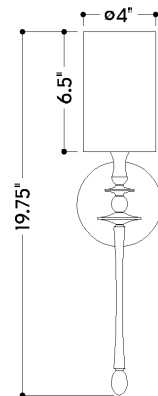

FINISHES

AGED BRASS

Coastal Suitable Finish (EPM): Yes

DIMENSIONS

Height: 66"
Width/Diameter: 66"
Length: 66"
Minimum Height: 66"
Maximum Height: 66"
Canopy/Backplate: 4.75"
Hanging Type: 108" Premium Composite Cord
Product Weight: 66lb
Extension: 66"
Top to Center: 66"
Canopy/Backplate Shape: Round
Sloped Ceiling Compatible: No
Living Finish: Yes
Uplight Only: Yes

Shade

Shade 1: Linen
Shade 1 Finish: White
Shade 1 Top Width: 4"
Shade 1 Bottom L/W: 0" / 4"
Shade 1 Height: 6.5"

ELECTRICAL

Bulb 1

Bulb Included: No
Socket: E12 Candelabra Base
Bulb Type: B11
Max Wattage: 8
Bulb Quantity: 1
Wire Length: 500mm
Cord Type: ! New Cord Type
Dimmer Type: Incandescent
Switch Type: ON/OFF STOMP SWITCH
Gem Box Required (2"x3"): Yes
Dark Sky: Yes
CRI: 66
Color Temp.: 66k
Lumens: 66
Title 24: Yes
Field Serviceable: No

Battery

Battery Powered: Yes
Battery Included: Yes
Battery Life: ! New Battery Life !

TOP

FRONT

SIDE

GUILFORD

3720-AGB

SHIPPING