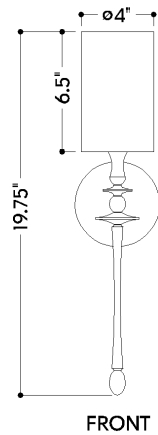

GUILFORD

3720-AGB

Steeped in sophistication, Guilford features a long, elegant arm supporting a crisp white linen shade. The decorative, candlestick-like form culminates in a large, slender drum shade. This elegant sconce would look distinguished alongside a fireplace or with multiples down a long hallway. Available in two finishes; Aged Brass and Distressed Bronze.

FINISHES

AGED BRASS

DIMENSIONS

Height: 66"
Width/Diameter: 66"
Length: 66"
Minimum Height: 66"
Maximum Height: 66"
Canopy/Backplate: 4.75"
Hanging Type: 108" Premium Composite Cord
Product Weight: 66lb
Extension: 66"
Top to Center: 66"
Canopy/Backplate Shape: Round
Sloped Ceiling Compatible: No
Living Finish: Yes
Uplight Only: Yes

Shade

Shade 1: Linen
Shade 1 Finish: White
Shade 1 Top Width: 4"
Shade 1 Bottom L/W: 0" / 4"
Shade 1 Height: 6.5"

ELECTRICAL

Bulb 1

Bulb Included: No
Socket: E12 Candelabra Base
Bulb Type: B11
Max Wattage: 8
Bulb Quantity: 1
Wire Length: 500mm
Cord Type: ! New Cord Type
Dimmer Type: Incandescent
Switch Type: ON/OFF STOMP SWITCH
Gem Box Required (2"x3"): Yes
Dark Sky: Yes
CRI: 66
Color Temp.: 66k
Lumens: 66
Title 24: Yes
Field Serviceable: No

Battery

Battery Powered: Yes
Battery Included: Yes
Battery Life: ! New Battery Life !