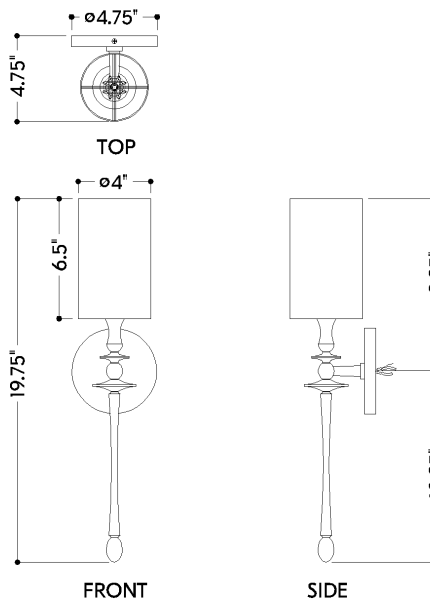

FINISHES

AGED BRASS

DIMENSIONS

Height: 66"
Width/Diameter: 66"
Length: 66"
Minimum Height: 66"
Maximum Height: 66"
Canopy/Backplate: 4.75"
Hanging Type: 108" Premium Composite Cord
Product Weight: 66lb
Extension: 66"
Top to Center: 66"
Canopy/Backplate Shape: Round
Sloped Ceiling Compatible: No
Living Finish: Yes
Uplight Only: Yes

Shade

Shade 1: Linen
Shade 1 Finish: White
Shade 1 Top Width: 4"
Shade 1 Bottom L/W: 0" / 4"
Shade 1 Height: 6.5"

ELECTRICAL

Bulb 1

Bulb Included: No
Socket: E12 Candelabra Base
Bulb Type: B11
Max Wattage: 8
Bulb Quantity: 1
Wire Length: 500mm
Cord Type: ! New Cord Type
Dimmer Type: Incandescent
Switch Type: ON/OFF STOMP SWITCH
Gem Box Required (2"x3"): Yes
Dark Sky: Yes
CRI: 66
Color Temp.: 66k
Lumens: 66
Title 24: Yes
Field Serviceable: No

Battery

Battery Powered: Yes
Battery Included: Yes
Battery Life: ! New Battery Life !

GUILFORD

3720-AGB

SHIPPING

Carton 1: 12" x 12" x 8"

Carton 1 Weight: 4lb

Shipping Method: Ground