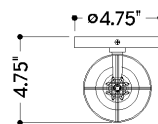

GUILFORD

3720-AGB

Steeped in sophistication, Guilford features a long, elegant arm supporting a crisp white linen shade. The decorative, candlestick-like form culminates in a large, slender drum shade. This elegant sconce would look distinguished alongside a fireplace or with multiples down a long hallway. Available in two finishes; Aged Brass and Distressed Bronze.

FINISHES

AGED BRASS

DIMENSIONS / SPECS

Height: 66"
Width/Diameter: 66"
Length: 66"
Minimum Height: 66"
Maximum Height: 66"
Canopy/Backplate: 4.75"
Hanging Type: 108" Premium Composite Cord
Product Weight: 66lb
Extension: 66"
Top to Center: 66"
Canopy/Backplate Shape: Round
Sloped Ceiling Compatible: No
Living Finish: Yes
Uplight Only: Yes
Min Extension: 66"
Max Extension: 66"

Shade 1: Linen
Shade 1 Finish: White
Shade 1 Top Width: 4"
Shade 1 Bottom L/W: 0" / 4"
Shade 1 Height: 6.5"

ELECTRICAL

Bulb 1

Bulb Included: No
Socket: E12 Candelabra Base
Bulb Type: B11
Max Wattage: 8
Bulb Quantity: 1
Wire Length: 500mm
Cord Type: ! New Cord Type
Dimmer Type: Incandescent
Switch Type: ON/OFF STOMP SWITCH
Gem Box Required (2"x3"): Yes
Dark Sky: Yes
CRI: 66
Color Temp.: 66k
Lumens: 66
Title 24: Yes
Field Serviceable: No

Battery

Battery Powered: Yes
Battery Included: Yes
Battery Life: ! New Battery Life !

TOP