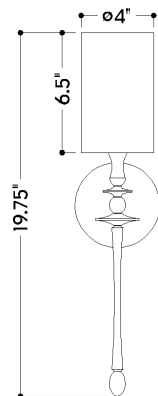

FINISHES

AGED BRASS

DIMENSIONS / SPECS

Height: 66"
Width/Diameter: 66"
Length: 66"
Minimum Height: 66"
Maximum Height: 66"
Canopy/Backplate: 4.75"
Hanging Type: 108" Premium Composite Cord
Product Weight: 66lb
Extension: 66"
Top to Center: 66"
Canopy/Backplate Shape: Round
Sloped Ceiling Compatible: No
Living Finish: Yes
Uplight Only: Yes
Min Extension: 66"
Max Extension: 66"

Shade 1: Linen
Shade 1 Finish: White
Shade 1 Top Width: 4"
Shade 1 Bottom L/W: 0" / 4"
Shade 1 Height: 6.5"

ELECTRICAL

Bulb 1

Bulb Included: No
Socket: E12 Candelabra Base
Bulb Type: B11
Max Wattage: 8
Bulb Quantity: 1
Wire Length: 500mm
Cord Type: ! New Cord Type
Dimmer Type: Incandescent
Switch Type: ON/OFF STOMP SWITCH
Gem Box Required (2"x3"): Yes
Dark Sky: Yes
CRI: 66
Color Temp.: 66k
Lumens: 66
Title 24: Yes
Field Serviceable: No

Battery

Battery Powered: Yes
Battery Included: Yes
Battery Life: ! New Battery Life !

TOP

FRONT

SIDE

GUILFORD

3720-AGB

SHIPPING