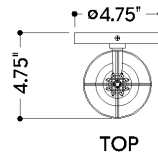

GUILFORD

3720-AGB

Steeped in sophistication, Guilford features a long, elegant arm supporting a crisp white linen shade. The decorative, candlestick-like form culminates in a large, slender drum shade. This elegant sconce would look distinguished alongside a fireplace or with multiples down a long hallway. Available in two finishes; Aged Brass and Distressed Bronze.

FINISHES

AGED BRASS

DIMENSIONS

Height: 66"
Width/Diameter: 66"
Length: 66"
Minimum Height: 66"
Maximum Height: 66"
Canopy/Backplate: 4.75"
Hanging Type: 108" Premium Composite Cord
Product Weight: 66lb
Extension: 66"
Top to Center: 66"
Canopy/Backplate Shape: Round
Sloped Ceiling Compatible: No
Living Finish: Yes
Uplight Only: Yes

Shade

Shade 1: Linen
Shade 1 Finish: White
Shade 1 Top Width: 4"
Shade 1 Bottom L/W: 0" / 4"
Shade 1 Height: 6.5"

ELECTRICAL

Bulb 1

Bulb Included: No
Socket: E12 Candelabra Base
Bulb Type: B11
Max Wattage: 8
Bulb Quantity: 1
Wire Length: 500mm
Cord Type: ! New Cord Type
Dimmer Type: Incandescent
Switch Type: ON/OFF STOMP SWITCH
Gem Box Required (2"x3"): Yes
Dark Sky: Yes
CRI: 66
Color Temp.: 66k
Lumens: 66
Title 24: Yes
Field Serviceable: No

Battery

Battery Powered: Yes
Battery Included: Yes
Battery Life: ! New Battery Life !