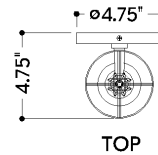

GUILFORD

3720-DB

Steeped in sophistication, Guilford features a long, elegant arm supporting a crisp white linen shade. The decorative, candlestick-like form culminates in a large, slender drum shade. This elegant sconce would look distinguished alongside a fireplace or with multiples down a long hallway. Available in two finishes; Aged Brass and Distressed Bronze.

FINISHES

DISTRESSED BRONZE

DIMENSIONS

Height: 66"
Width/Diameter: 66"
Length: 66"
Minimum Height: 66"
Maximum Height: 66"
Canopy/Backplate: 4.75"
Hanging Type: 108" Premium Composite Cord
Product Weight: 66lb
Extension: 66"
Top to Center: 66"
Canopy/Backplate Shape: Round
Sloped Ceiling Compatible: No
Living Finish: Yes
Uplight Only: Yes

Shade

Shade 1: Linen
Shade 1 Finish: White
Shade 1 Top Width: 4"
Shade 1 Bottom L/W: 0" / 4"
Shade 1 Height: 6.5"

ELECTRICAL

Bulb 1

Bulb Included: No
Socket: E12 Candelabra Base
Bulb Type: B11
Max Wattage: 8
Bulb Quantity: 1
Wire Length: 500mm
Cord Type: ! New Cord Type
Dimmer Type: Incandescent
Switch Type: ON/OFF STOMP SWITCH
Gem Box Required (2"x3"): Yes
Dark Sky: Yes
CRI: 66
Color Temp.: 66k
Lumens: 66
Title 24: Yes
Field Serviceable: No

Battery

Battery Powered: Yes
Battery Included: Yes
Battery Life: ! New Battery Life !