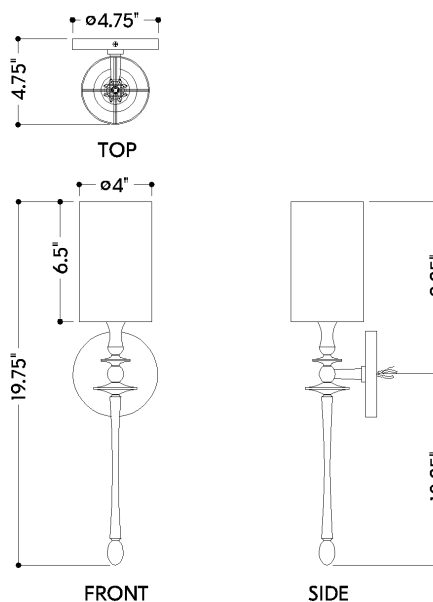

FINISHES

DISTRESSED BRONZE

DIMENSIONS / SPECS

Height: 66"
Width/Diameter: 66"
Length: 66"
Minimum Height: 66"
Maximum Height: 66"
Canopy/Backplate: 4.75"
Hanging Type: 108" Premium Composite Cord
Product Weight: 66lb
Extension: 66"
Top to Center: 66"
Canopy/Backplate Shape: Round
Sloped Ceiling Compatible: No
Living Finish: Yes
Uplight Only: Yes
Min Extension: 66"
Max Extension: 66"

Shade 1: Linen
Shade 1 Finish: White
Shade 1 Top Width: 4"
Shade 1 Bottom L/W: 0" / 4"
Shade 1 Height: 6.5"

ELECTRICAL

Bulb 1

Bulb Included: No
Socket: E12 Candelabra Base
Bulb Type: B11
Max Wattage: 8
Bulb Quantity: 1
Wire Length: 500mm
Cord Type: ! New Cord Type
Dimmer Type: Incandescent
Switch Type: ON/OFF STOMP SWITCH
Gem Box Required (2"x3"): Yes
Dark Sky: Yes
CRI: 66
Color Temp.: 66k
Lumens: 66
Title 24: Yes
Field Serviceable: No

Battery

Battery Powered: Yes
Battery Included: Yes
Battery Life: ! New Battery Life !

GUILFORD

3720-DB

SHIPPING

Carton 1: 12" x 12" x 8"

Carton 1 Weight: 4lb

Shipping Method: Ground