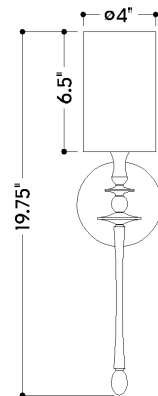

GUILFORD

3720-DB

Steeped in sophistication, Guilford features a long, elegant arm supporting a crisp white linen shade. The decorative, candlestick-like form culminates in a large, slender drum shade. This elegant sconce would look distinguished alongside a fireplace or with multiples down a long hallway. Available in two finishes; Aged Brass and Distressed Bronze.

FINISHES

DISTRESSED BRONZE

DIMENSIONS

Height: 66"
Width/Diameter: 66"
Length: 66"
Minimum Height: 66"
Maximum Height: 66"
Canopy/Backplate: 4.75"
Hanging Type: 108" Premium Composite Cord
Product Weight: 66lb
Extension: 66"
Top to Center: 66"
Canopy/Backplate Shape: Round
Sloped Ceiling Compatible: No
Living Finish: Yes
Uplight Only: Yes

Shade

Shade 1: Linen
Shade 1 Finish: White
Shade 1 Top Width: 4"
Shade 1 Bottom L/W: 0" / 4"
Shade 1 Height: 6.5"

ELECTRICAL

Bulb 1

Bulb Included: No
Socket: E12 Candelabra Base
Bulb Type: B11
Max Wattage: 8
Bulb Quantity: 1
Wire Length: 500mm
Cord Type: ! New Cord Type
Dimmer Type: Incandescent
Switch Type: ON/OFF STOMP SWITCH
Gem Box Required (2"x3"): Yes
Dark Sky: Yes
CRI: 66
Color Temp.: 66k
Lumens: 66
Title 24: Yes
Field Serviceable: No

Battery

Battery Powered: Yes
Battery Included: Yes
Battery Life: ! New Battery Life !

TOP

FRONT