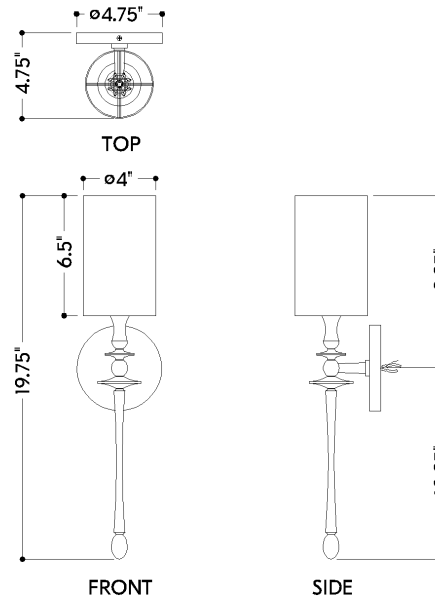

FINISHES

DISTRESSED BRONZE

DIMENSIONS

Height: 66"
Width/Diameter: 66"
Length: 66"
Minimum Height: 66"
Maximum Height: 66"
Canopy/Backplate: 4.75"
Hanging Type: 108" Premium Composite Cord
Product Weight: 66lb
Extension: 66"
Top to Center: 66"
Canopy/Backplate Shape: Round
Sloped Ceiling Compatible: No
Living Finish: Yes
Uplight Only: Yes

Shade

Shade 1: Linen
Shade 1 Finish: White
Shade 1 Top Width: 4"
Shade 1 Bottom L/W: 0" / 4"
Shade 1 Height: 6.5"

ELECTRICAL

Bulb 1

Bulb Included: No
Socket: E12 Candelabra Base
Bulb Type: B11
Max Wattage: 8
Bulb Quantity: 1
Wire Length: 500mm
Cord Type: ! New Cord Type
Dimmer Type: Incandescent
Switch Type: ON/OFF STOMP SWITCH
Gem Box Required (2"x3"): Yes
Dark Sky: Yes
CRI: 66
Color Temp.: 66k
Lumens: 66
Title 24: Yes
Field Serviceable: No

Battery

Battery Powered: Yes
Battery Included: Yes
Battery Life: ! New Battery Life !

GUILFORD

3720-DB

SHIPPING

Carton 1: 12" x 12" x 8"

Carton 1 Weight: 4lb

Shipping Method: Ground