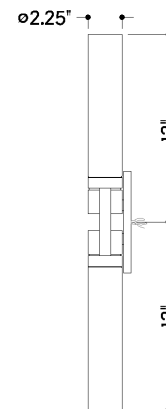

FINISHES

AGED BRASS

DIMENSIONS

Height: 66"
Width/Diameter: 66"
Length: 66"
Minimum Height: 66"
Maximum Height: 66"
Canopy/Backplate: 4.25"
Hanging Type: 108" Premium Composite Cord
Product Weight: 66lb
Extension: 66"
Top to Center: 66"
Canopy/Backplate Shape: Rectangle
Sloped Ceiling Compatible: No
Living Finish: Yes
Uplight Only: Yes

Shade

Shade 1: Glass
Shade 1 Finish: Opal Seedy
Shade 1 Top Width: 2.25"
Shade 1 Height: 10.5"

ELECTRICAL

Bulb 1

Bulb Included: No
Socket: E26 Medium Base
Bulb Type: T10-9
Max Wattage: 15
Bulb Quantity: 2
Wire Length: 500mm
Cord Type: ! New Cord Type
Dimmer Type: Incandescent
Switch Type: ON/OFF STOMP SWITCH
Gem Box Required (2"x3"): Yes
Dark Sky: Yes
CRI: 66
Color Temp.: 66k
Lumens: 66
Title 24: Yes
Field Serviceable: No

Battery

Battery Powered: Yes
Battery Included: Yes
Battery Life: ! New Battery Life !

TOP

FRONT

SIDE

GLEN OAKS

3726-AGB

SHIPPING

Carton 1: 15" x 15" x 8"

Carton 1 Weight: 6lb

Shipping Method: Ground

Country of Origin: CN