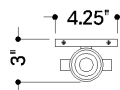

GLEN OAKS

3726-AGB

A minimalist silhouette is elevated by mechanical metalwork in Glen Oaks. This narrow sconce features two cylinders of seedy opal glass attached to a slim rectangular backplate. Adding a clean-lined detail, the two socket cups are connected with slender metal straps. Whether in the Aged Brass or Vintage Pewter finish, Glen Oaks brings elegant simplicity to a bath area.

FINISHES

AGED BRASS

DIMENSIONS / SPECS

Height: 66"
Width/Diameter: 66"
Length: 66"
Minimum Height: 66"
Maximum Height: 66"
Canopy/Backplate: 4.25"
Hanging Type: 108" Premium Composite Cord
Product Weight: 66lb
Extension: 66"
Top to Center: 66"
Canopy/Backplate Shape: Rectangle
Sloped Ceiling Compatible: No
Living Finish: Yes
Uplight Only: Yes
Min Extension: 66"
Max Extension: 66"

Shade 1: Glass
Shade 1 Finish: Opal Seedy
Shade 1 Top Width: 2.25"
Shade 1 Height: 10.5"

ELECTRICAL

Bulb 1

Bulb Included: No
Socket: E26 Medium Base
Bulb Type: T10-9
Max Wattage: 15
Bulb Quantity: 2
Wire Length: 500mm
Cord Type: ! New Cord Type
Dimmer Type: Incandescent
Switch Type: ON/OFF STOMP SWITCH
Gem Box Required (2"x3"): Yes
Dark Sky: Yes
CRI: 66
Color Temp.: 66k
Lumens: 66
Title 24: Yes
Field Serviceable: No

Battery

Battery Powered: Yes
Battery Included: Yes
Battery Life: ! New Battery Life !

TOP