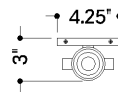

GLEN OAKS

3726-AGB

A minimalist silhouette is elevated by mechanical metalwork in Glen Oaks. This narrow sconce features two cylinders of seedy opal glass attached to a slim rectangular backplate. Adding a clean-lined detail, the two socket cups are connected with slender metal straps. Whether in the Aged Brass or Vintage Pewter finish, Glen Oaks brings elegant simplicity to a bath area.

FINISHES

AGED BRASS

DIMENSIONS

Height: 66"
Width/Diameter: 66"
Length: 66"
Minimum Height: 66"
Maximum Height: 66"
Canopy/Backplate: 4.25"
Hanging Type: 108" Premium Composite Cord
Product Weight: 66lb
Extension: 66"
Top to Center: 66"
Canopy/Backplate Shape: Rectangle
Sloped Ceiling Compatible: No
Living Finish: Yes
Uplight Only: Yes

Shade

Shade 1: Glass
Shade 1 Finish: Opal Seedy
Shade 1 Top Width: 2.25"
Shade 1 Height: 10.5"

ELECTRICAL

Bulb 1

Bulb Included: No
Socket: E26 Medium Base
Bulb Type: T10-9
Max Wattage: 15
Bulb Quantity: 2
Wire Length: 500mm
Cord Type: ! New Cord Type
Dimmer Type: Incandescent
Switch Type: ON/OFF STOMP SWITCH
Gem Box Required (2"x3"): Yes
Dark Sky: Yes
CRI: 66
Color Temp.: 66k
Lumens: 66
Title 24: Yes
Field Serviceable: No

Battery

Battery Powered: Yes
Battery Included: Yes
Battery Life: ! New Battery Life !

TOP