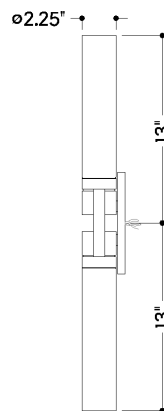

## DIMENSIONS / SPECS

Height: 66"  
Width/Diameter: 66"  
Length: 66"  
Minimum Height: 66"  
Maximum Height: 66"  
Canopy/Backplate: 4.25"  
Hanging Type: 108" Premium Composite Cord  
Product Weight: 66lb  
Extension: 66"  
Top to Center: 66"  
Canopy/Backplate Shape: Rectangle  
Sloped Ceiling Compatible: No  
Living Finish: Yes  
Uplight Only: Yes  
Min Extension: 66"  
Max Extension: 66"

Shade 1: Glass  
Shade 1 Finish: Opal Seedy  
Shade 1 Top Width: 2.25"  
Shade 1 Height: 10.5"

### Battery

Battery Powered: Yes  
Battery Included: Yes  
Battery Life: ! New Battery Life !

TOP

FRONT

SIDE

## SHIPPING

---

Carton 1: 15" x 15" x 8"

Carton 1 Weight: 6lb

Shipping Method: Ground

Country of Origin: CN