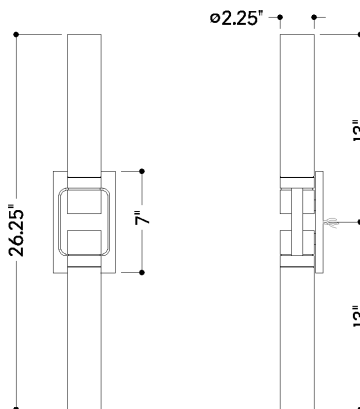

TOP

SIDE

FRONT