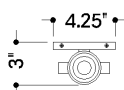

GLEN OAKS

3726-VPT

A minimalist silhouette is elevated by mechanical metalwork in Glen Oaks. This narrow sconce features two cylinders of seedy opal glass attached to a slim rectangular backplate. Adding a clean-lined detail, the two socket cups are connected with slender metal straps. Whether in the Aged Brass or Vintage Pewter finish, Glen Oaks brings elegant simplicity to a bath area.

FINISHES

VINTAGE PEWTER

DIMENSIONS

Height: 66"
Width/Diameter: 66"
Length: 66"
Minimum Height: 66"
Maximum Height: 66"
Canopy/Backplate: 4.25"
Hanging Type: 108" Premium Composite Cord
Product Weight: 66lb
Extension: 66"
Top to Center: 66"
Canopy/Backplate Shape: Rectangle
Sloped Ceiling Compatible: No
Living Finish: Yes
Uplight Only: Yes

Shade

Shade 1: Glass
Shade 1 Finish: Opal Seedy
Shade 1 Top Width: 2.25"
Shade 1 Height: 10.5"

ELECTRICAL

Bulb 1

Bulb Included: No
Socket: E26 Medium Base
Bulb Type: T10-9
Max Wattage: 15
Bulb Quantity: 2
Wire Length: 500mm
Cord Type: ! New Cord Type
Dimmer Type: Incandescent
Switch Type: ON/OFF STOMP SWITCH
Gem Box Required (2"x3"): Yes
Dark Sky: Yes
CRI: 66
Color Temp.: 66k
Lumens: 66
Title 24: Yes
Field Serviceable: No

Battery

Battery Powered: Yes
Battery Included: Yes
Battery Life: ! New Battery Life !

TOP