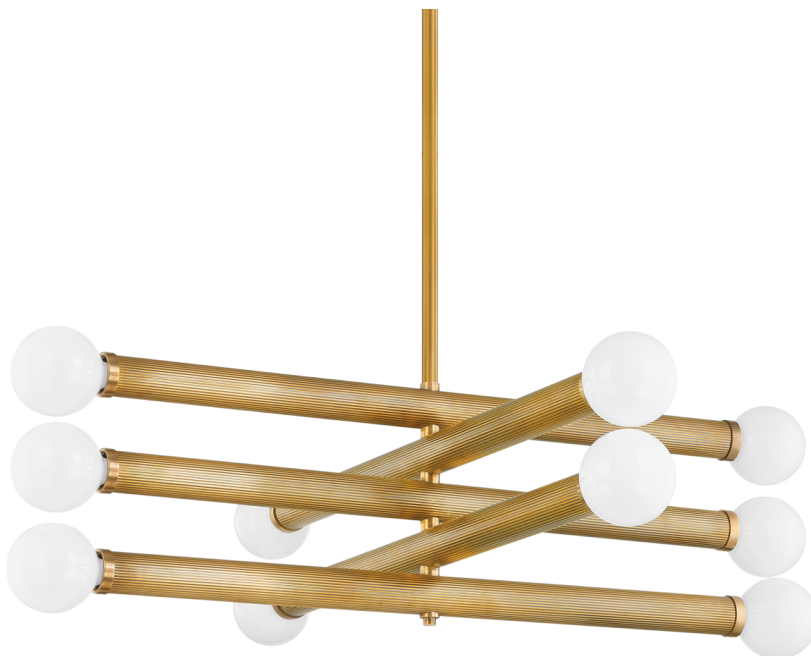

PIENZA

373-50-VB

Minimal, yet bold, Pienza elevates industrial design concepts with a touch of old Hollywood glamor. Each Vintage Brass tube supports two glass orbs at either end, creating a sense of perfect equilibrium. Blurring the line between art and design, Pienza comes as a sconce in two sizes or as a chandelier of stacked tubes.

FINISHES

VINTAGE BRASS

DIMENSIONS / SPECS

Height: 16"
Width/Diameter: 50"
Length: 50"
Minimum Height: 21.75"
Maximum Height: 63.75"
Canopy/Backplate: 7.5"
Product Weight: 30.58lb
Canopy/Backplate Shape: Round
Sloped Ceiling Compatible: No
Living Finish: Yes
Uplight Only: No

ELECTRICAL

Bulb 1

Bulb Included: No
Socket: E26 Medium Base
Bulb Type: G40
Max Wattage: 25
Bulb Quantity: 10
Gem Box Required (2"x3"): No
Dark Sky: No

SHIPPING

Carton 1: 45" x 18" x 10"
Carton 1 Weight: 35lb
Shipping Method: Ground
Country of Origin: CN