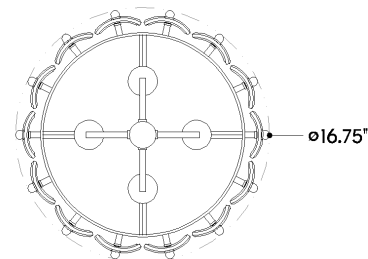

## DIMENSIONS

Height: 12.75"

Width/Diameter: 16.75"

Canopy/Backplate: 13.5"

Product Weight: 9.9lb

Canopy/Backplate Shape: Round

Sloped Ceiling Compatible: No

Living Finish: No

## Shade

Shade 1: Piastra Glass

Shade 1 Finish: Clear

Shade 1 Top Width: 3.25"

Shade 1 Height: 12"

## SHIPPING

Carton 1: 24" x 23" x 23"

Carton 1 Weight: 16lb

Shipping Method: Ground

Country of Origin: CN

FRONT

BOTTOM