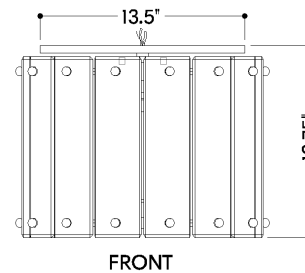

RIO

375-17-VPB

With hand-blown Piastra glass, this statement pendant reimagines a traditional lantern as an aquatic vision. Resembling water, the rippled glass silhouette diffuses and reflects the light coming from within. Vintage Brass pins and chains suspend the fixture, bringing a sense of the old world to the contemporary materiality. Available in three sizes as a lantern or as a flush mount.

*Due to the one-of-a-kind nature of the medium, exact colors and patterns may vary slightly from the image shown.

FINISHES

VINTAGE POLISHED BRASS

DIMENSIONS

Height: 12.75"

Width/Diameter: 16.75"

Canopy/Backplate: 13.5"

Product Weight: 9.9lb

Canopy/Backplate Shape: Round

Sloped Ceiling Compatible: No

Living Finish: No

Uplight Only: No

Shade

Shade 1: Piastra Glass

Shade 1 Finish: Clear

Shade 1 Top Width: 3.25"

Shade 1 Height: 12"

ELECTRICAL

Bulb 1

Bulb Included: No

Socket: E12 Candelabra Base

Bulb Type: B11

Max Wattage: 8

Bulb Quantity: 4

Gem Box Required (2"x3"): No

Dark Sky: No

SHIPPING

Carton 1: 24" x 23" x 23"

Carton 1 Weight: 16lb

Shipping Method: Ground

Country of Origin: CN