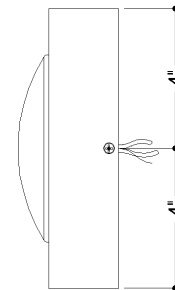

## DIMENSIONS

Height: 7.75"

Width/Diameter: 6"

Canopy/Backplate: 6"

Product Weight: 3.15lb

Extension: 2.75"

Canopy/Backplate Shape: Round

Sloped Ceiling Compatible: No

## SHIPPING

Carton 1: 13" x 11" x 7"

Carton 1 Weight: 4lb

Shipping Method: Ground

Country of Origin: CN

TOP

FRONT

SIDE