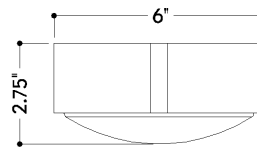

ANSONIA

377-01-VB

Exploring the beauty of mixed materiality, seeded Sprite Glass discs are displayed like precious gems within a polished Vintage Brass setting. While the bubbled texture of the glass embodies an underwater quality, the brass encasing serves as a steadfast anchor. Steeped in sophistication, Ansonia is available as a sconce in two sizes or a ceiling flush mount.

FINISHES

VINTAGE BRASS

Coastal Suitable Finish (EPM): No

DIMENSIONS

Height: 7.75"

Width/Diameter: 6"

Canopy/Backplate: 6"

Product Weight: 3.15lb

Extension: 2.75"

Canopy/Backplate Shape: Round

Sloped Ceiling Compatible: No

Living Finish: Yes

Uplight Only: No

Shade

Shade 1: Glass

Shade 1 Finish: Clear Seeded

Shade 1 Top Width: 5.75"

Shade 1 Height: 1.25"

ELECTRICAL

Bulb 1

Bulb Included: N/A

Socket: Integrated LED

Max Wattage: 6

Bulb Quantity: 1

Bulb Included: Yes

Dimmer Type: TRIAC

Gem Box Required (2"x3"): No

Dark Sky: No

CRI: 90

Color Temp.: 2700k

Lumens: 305

Title 24: No

Field Serviceable: No

SHIPPING

Carton 1: 13" x 11" x 7"

Carton 1 Weight: 4lb

Shipping Method: Ground

Country of Origin: CN

TOP