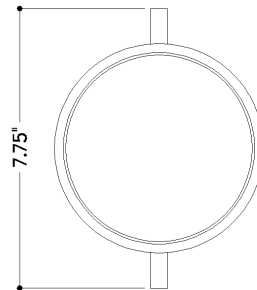

## DIMENSIONS

Height: 7.75"

Width/Diameter: 6"

Canopy/Backplate: 6"

Product Weight: 3.15lb

Extension: 2.75"

Canopy/Backplate Shape: Round

Sloped Ceiling Compatible: No

## Shade

Shade 1: Glass

Shade 1 Finish: Clear Seeded

Shade 1 Top Width: 5.75"

Shade 1 Height: 1.25"

## SHIPPING

Carton 1: 13" x 11" x 7"

Carton 1 Weight: 4lb

Shipping Method: Ground

Country of Origin: CN

TOP

FRONT

SIDE