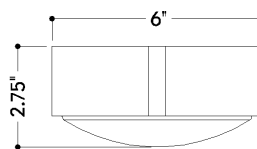

FINISHES

VINTAGE BRASS

DIMENSIONS

Height: 7.75"
Width/Diameter: 6"
Canopy/Backplate: 6"
Product Weight: 3.15lb
Extension: 2.75"
Canopy/Backplate Shape: Round
Sloped Ceiling Compatible: No
Living Finish: Yes
Uplight Only: No

Shade

Shade 1: Glass
Shade 1 Finish: Clear Seeded
Shade 1 Top Width: 5.75"
Shade 1 Height: 1.25"

ELECTRICAL

Bulb 1

Bulb Included: N/A
Socket: Integrated LED
Max Wattage: 6
Bulb Quantity: 1
Dimmer Type: TRIAC
Gem Box Required (2"x3"): No
Dark Sky: No
CRI: 90
Color Temp.: 2700k
Lumens: 305
Title 24: No
Field Serviceable: No

SHIPPING

Carton 1: 13" x 11" x 7"
Carton 1 Weight: 4lb
Shipping Method: Ground
Country of Origin: CN

TOP

FRONT

SIDE