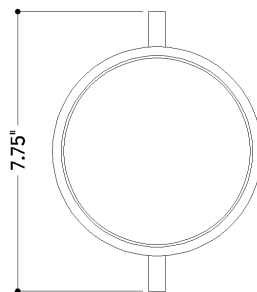

FINISHES

VINTAGE BRASS

DIMENSIONS

Height: 7.75"
Width/Diameter: 6"
Canopy/Backplate: 6"
Product Weight: 3.15lb
Extension: 2.75"
Canopy/Backplate Shape: Round
Sloped Ceiling Compatible: No
Living Finish: Yes
Uplight Only: No

Shade

Shade 1: Glass
Shade 1 Finish: Clear Seeded
Shade 1 Top Width: 5.75"
Shade 1 Height: 1.25"

ELECTRICAL

Bulb 1

Bulb Included: N/A
Socket: Integrated LED
Max Wattage: 6
Bulb Quantity: 1
Dimmer Type: TRIAC
Gem Box Required (2"x3"): No
Dark Sky: No
CRI: 90
Color Temp.: 2700k
Lumens: 305
Title 24: No
Field Serviceable: No

SHIPPING

Carton 1: 13" x 11" x 7"
Carton 1 Weight: 4lb
Shipping Method: Ground
Country of Origin: CN

TOP

FRONT

SIDE