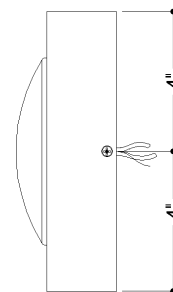

FINISHES

VINTAGE BRASS

DIMENSIONS

Height: 7.75"
Width/Diameter: 6"
Canopy/Backplate: 6"
Product Weight: 3.15lb
Extension: 2.75"
Canopy/Backplate Shape: Round
Sloped Ceiling Compatible: No
Living Finish: Yes
Uplight Only: No

Shade

Shade 1: Glass
Shade 1 Finish: Clear Seeded
Shade 1 Top Width: 5.75"
Shade 1 Height: 1.25"

ELECTRICAL

Bulb 1

Bulb Included: N/A
Socket: Integrated LED
Max Wattage: 6
Bulb Quantity: 1
Dimmer Type: TRIAC
Gem Box Required (2"x3"): No
Dark Sky: No
CRI: 90
Color Temp.: 2700k
Lumens: 305
Title 24: No
Field Serviceable: No

SHIPPING

Carton 1: 13" x 11" x 7"
Carton 1 Weight: 4lb
Shipping Method: Ground
Country of Origin: CN

TOP

FRONT

SIDE