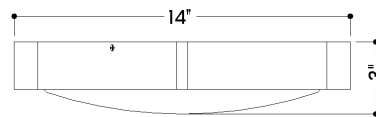

FINISHES

VINTAGE BRASS

DIMENSIONS

Height: 3"
Width/Diameter: 14"
Canopy/Backplate: 12"
Product Weight: 9.75lb
Canopy/Backplate Shape: Round
Sloped Ceiling Compatible: No
Living Finish: Yes
Uplight Only: No

Shade

Shade 1: Glass
Shade 1 Finish: Clear Seeded
Shade 1 Top Width: 11.75"
Shade 1 Height: 1.5"

ELECTRICAL

Bulb 1

Bulb Included: N/A
Socket: Integrated LED
Bulb Type: LED
Max Wattage: 12
Bulb Quantity: 1
Dimmer Type: TRIAC
Gem Box Required (2"x3"): No
Dark Sky: No
CRI: 90
Color Temp.: 2700k
Lumens: 575
Title 24: No
Field Serviceable: No

FRONT

BOTTOM

SHIPPING

Carton 1: 19" x 19" x 7"
Carton 1 Weight: 12lb
Shipping Method: Ground
Country of Origin: CN