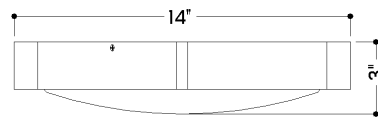

ANSONIA

377-14-VB

Exploring the beauty of mixed materiality, seeded Sprite Glass discs are displayed like precious gems within a polished Vintage Brass setting. While the bubbled texture of the glass embodies an underwater quality, the brass encasing serves as a steadfast anchor. Steeped in sophistication, Ansonia is available as a sconce in two sizes or a ceiling flush mount.

FINISHES

VINTAGE BRASS

DIMENSIONS / SPECS

Height: 3"
Width/Diameter: 14"
Canopy/Backplate: 12"
Product Weight: 9.75lb
Canopy/Backplate Shape: Round
Sloped Ceiling Compatible: No
Living Finish: Yes
Uplight Only: No

Shade 1: Glass
Shade 1 Finish: Clear Seeded
Shade 1 Top Width: 11.75"
Shade 1 Height: 1.5"

ELECTRICAL

Bulb 1
Bulb Included: N/A
Socket: Integrated LED
Bulb Type: LED
Max Wattage: 12
Bulb Quantity: 1
Dimmer Type: TRIAC
Gem Box Required (2"x3"): No
Dark Sky: No
CRI: 90
Color Temp.: 2700k
Lumens: 575
Title 24: No
Field Serviceable: No

FRONT