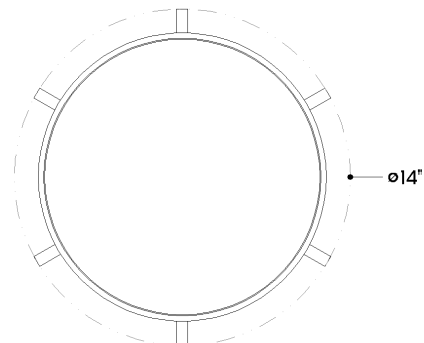

ANSONIA

377-14-VB

Exploring the beauty of mixed materiality, seeded Sprite Glass discs are displayed like precious gems within a polished Vintage Brass setting. While the bubbled texture of the glass embodies an underwater quality, the brass encasing serves as a steadfast anchor. Steeped in sophistication, Ansonia is available as a sconce in two sizes or a ceiling flush mount.

FINISHES

VINTAGE BRASS

DIMENSIONS / SPECS

Height: 3"
Width/Diameter: 14"
Canopy/Backplate: 12"
Product Weight: 9.75lb
Canopy/Backplate Shape: Round
Sloped Ceiling Compatible: No
Living Finish: Yes
Uplight Only: No

Shade 1: Glass
Shade 1 Finish: Clear Seeded
Shade 1 Top Width: 11.75"
Shade 1 Height: 1.5"

ELECTRICAL

Bulb 1
Bulb Included: N/A
Socket: Integrated LED
Bulb Type: LED
Max Wattage: 12
Bulb Quantity: 1
Dimmer Type: TRIAC
Gem Box Required (2"x3"): No
Dark Sky: No
CRI: 90
Color Temp.: 2700k
Lumens: 575
Title 24: No
Field Serviceable: No

BOTTOM

SHIPPING

Carton 1: 19" x 19" x 7"
Carton 1 Weight: 12lb
Shipping Method: Ground
Country of Origin: CN