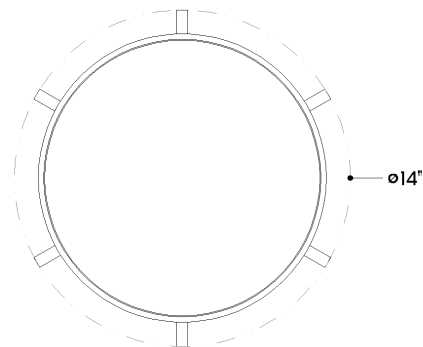

ANSONIA

377-14-VB

Exploring the beauty of mixed materiality, seeded Sprite Glass discs are displayed like precious gems within a polished Vintage Brass setting. While the bubbled texture of the glass embodies an underwater quality, the brass encasing serves as a steadfast anchor. Steeped in sophistication, Ansonia is available as a sconce in two sizes or a ceiling flush mount.

FINISHES

VINTAGE BRASS

DIMENSIONS

Height: 3"
Width/Diameter: 14"
Canopy/Backplate: 12"
Product Weight: 9.75lb
Canopy/Backplate Shape: Round
Sloped Ceiling Compatible: No
Living Finish: Yes
Uplight Only: No

Shade

Shade 1: Glass
Shade 1 Finish: Clear Seeded
Shade 1 Top Width: 11.75"
Shade 1 Height: 1.5"

ELECTRICAL

Bulb 1

Bulb Included: N/A
Socket: Integrated LED
Bulb Type: LED
Max Wattage: 12
Bulb Quantity: 1
Dimmer Type: TRIAC
Gem Box Required (2"x3"): No
Dark Sky: No
CRI: 90
Color Temp.: 2700k
Lumens: 575
Title 24: No
Field Serviceable: No

FRONT

BOTTOM

SHIPPING

Carton 1: 19" x 19" x 7"
Carton 1 Weight: 12lb
Shipping Method: Ground
Country of Origin: CN