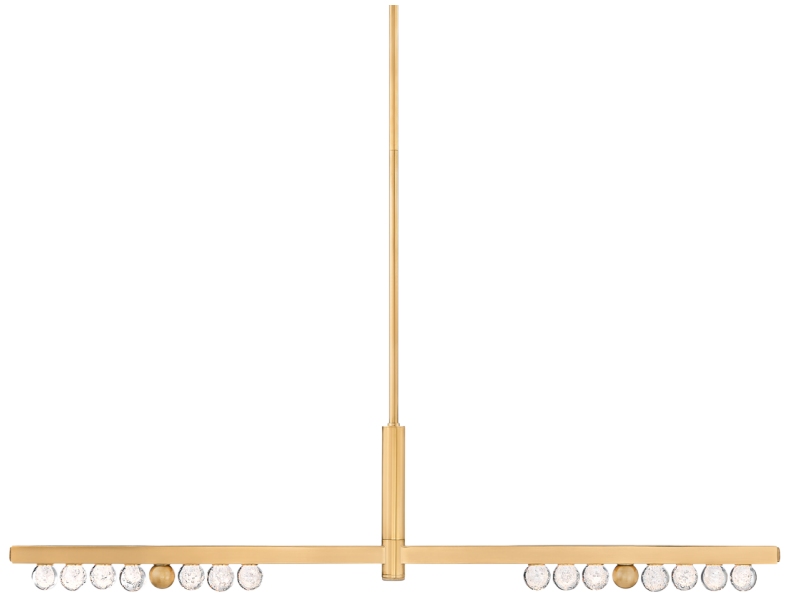

FINISHES

VINTAGE BRASS

Coastal Suitable Finish (EPM): No

DIMENSIONS

Height: 11"

Width/Diameter: 6.25"

Length: 50.5"

Minimum Height: 17.75"

Maximum Height: 59.75"

Canopy/Backplate: 6.25"

Product Weight: 14.73lb

Canopy/Backplate Shape: Round

Sloped Ceiling Compatible: No

Living Finish: Yes

Uplight Only: No

Shade

Shade 1: Crystal

Shade 1 Finish: Clear

Shade 1 Top Width: 1.75"

Shade 1 Height: 1.75"

Shade 2 Finish: Vintage Brass

Shade 2 Top Width: 1.75"

ELECTRICAL

Bulb 1

Bulb Included: N/A

Socket: Integrated LED

Bulb Type: LED

Max Wattage: 28

Bulb Quantity: 2

Bulb Included: Yes

Dimmer Type: TRIAC, 0-10 VOLT

Gem Box Required (2"x3"): No