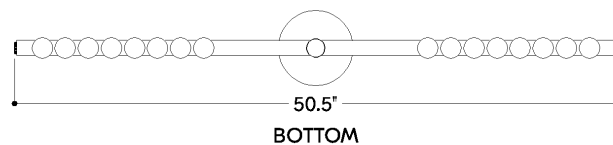

HUDSON VALLEY
LIGHTING GROUP

| hvlgroup.com | 1.800.814.3993

REVISED 3.11.2022