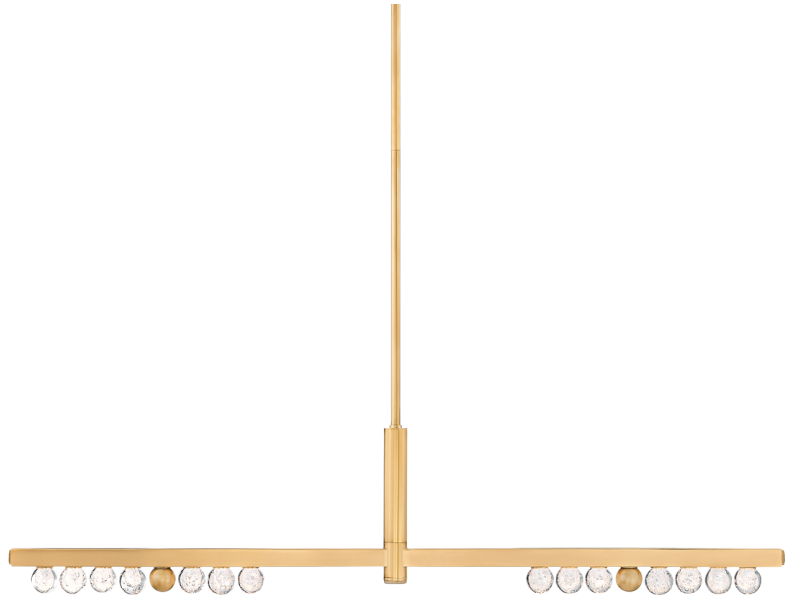

ANNECY

382-51-VB

Bright and balanced, the crystal glass orbs of Anancy recall the glamor of an old Hollywood vanity mirror. Lined in a row on a slender Vintage Brass frame, the LED-lit orbs shine brightly over modern interiors. Available as a sconce or chandelier in two sizes, Anancy illuminates a large space with finesse.

FINISHES

VINTAGE BRASS (VB)

DIMENSIONS

Height: 11"

Width/Diameter: 6.25"

Length: 50.5"

Minimum Height: 17.75"

Maximum Height: 59.75"

Canopy/Backplate: 6.25"

Hanging Type:

Product Weight: 14.73lb

GLASS

Attachment:

Glass 1: Crystal

Glass 2:

LAMPING

Bulb 1

Bulb Included: N/A

Socket: Integrated LED

Bulb: LED • 2 • 28 Watt Max

Voltage: 120V TO 277V

UL Rating: ETL Damp

CRI: 90

Color Temp.: 2700k