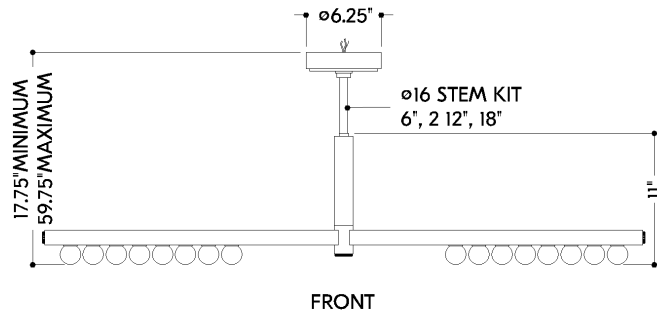

FINISHES

VINTAGE BRASS

Coastal Suitable Finish (EPM): No

DIMENSIONS

Height: 11"

Width/Diameter: 6.25"

Length: 50.5"

Minimum Height: 17.75"

Shade 1: Crystal

Shade 1 Finish: Clear

Shade 1 Top Width: 1.75"

Shade 1 Height: 1.75"

Shade 2 Finish: Vintage Brass

Shade 2 Top Width: 1.75"

ELECTRICAL

Bulb 1

Bulb Included: N/A

Socket: Integrated LED

Bulb Type: LED

Max Wattage: 28

Bulb Quantity: 2

Bulb Included: Yes

Dimmer Type: TRIAC, 0-10 VOLT

Gem Box Required (2"x3"): No

Dark Sky: No

CRI: 90

Color Temp.: 2700k

Lumens: 550

Title 24: No

Field Serviceable: No

SHIPPING

Carton 1: 55" x 12" x 7"