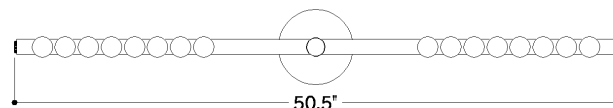

ANNECY

382-51-VB

Bright and balanced, the crystal glass orbs of Anancy recall the glamor of an old Hollywood vanity mirror. Lined in a row on a slender Vintage Brass frame, the LED-lit orbs shine brightly over modern interiors. Available as a sconce or chandelier in two sizes, Anancy illuminates a large space with finesse.

FINISHES

VINTAGE BRASS

DIMENSIONS / SPECS

Height: 11"
Width/Diameter: 6.25"
Length: 50.5"
Minimum Height: 17.75"
Maximum Height: 59.75"
Canopy/Backplate: 6.25"
Product Weight: 14.73lb
Canopy/Backplate Shape: Round
Sloped Ceiling Compatible: No
Living Finish: Yes
Uplight Only: No

Shade 1: Crystal
Shade 1 Finish: Clear
Shade 1 Top Width: 1.75"
Shade 1 Height: 1.75"
Shade 2 Finish: Vintage Brass
Shade 2 Top Width: 1.75"

ELECTRICAL

Bulb 1

Bulb Included: N/A
Socket: Integrated LED
Bulb Type: LED
Max Wattage: 28
Bulb Quantity: 2
Dimmer Type: TRIAC, 0-10 VOLT
Gem Box Required (2"x3"): No
Dark Sky: No
CRI: 90
Color Temp.: 2700k
Lumens: 550
Title 24: No
Field Serviceable: No

SHIPPING

Carton 1: 55" x 12" x 7"
Carton 1 Weight: 18lb
Shipping Method: Ground
Country of Origin: CN

BOTTOM