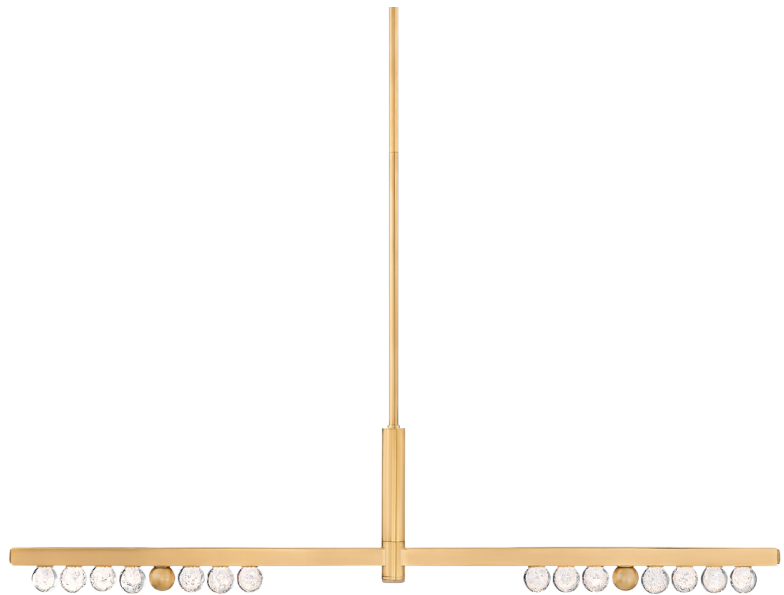

ANNECY

382-51-VB

Bright and balanced, the crystal glass orbs of Anancy recall the glamor of an old Hollywood vanity mirror. Lined in a row on a slender Vintage Brass frame, the LED-lit orbs shine brightly over modern interiors. Available as a sconce or chandelier in two sizes, Anancy illuminates a large space with finesse.

FINISHES

VINTAGE BRASS

DIMENSIONS

Height: 11"
Width/Diameter: 6.25"
Length: 50.5"
Minimum Height: 17.75"
Maximum Height: 59.75"
Canopy/Backplate: 6.25"
Product Weight: 14.73lb
Canopy/Backplate Shape: Round
Sloped Ceiling Compatible: No
Living Finish: Yes
Uplight Only: No

Shade

Shade 1: Crystal
Shade 1 Finish: Clear
Shade 1 Top Width: 1.75"
Shade 1 Height: 1.75"
Shade 2 Finish: Vintage Brass
Shade 2 Top Width: 1.75"

ELECTRICAL

Bulb 1

Bulb Included: N/A
Socket: Integrated LED
Bulb Type: LED
Max Wattage: 28
Bulb Quantity: 2
Dimmer Type: TRIAC, 0-10 VOLT
Gem Box Required (2"x3"): No
Dark Sky: No
CRI: 90
Color Temp.: 2700k
Lumens: 550
Title 24: No
Field Serviceable: No