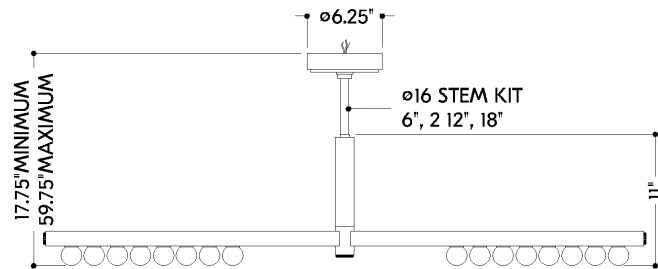

## DIMENSIONS

Height: 11"  
Width/Diameter: 6.25"  
Length: 50.5"  
Minimum Height: 17.75"  
Maximum Height: 59.75"  
Canopy/Backplate: 6.25"  
Product Weight: 14.73lb  
Canopy/Backplate Shape: Round  
Sloped Ceiling Compatible: No  
Living Finish: Yes  
Uplight Only: No

## Shade

Shade 1: Crystal  
Shade 1 Finish: Clear  
Shade 1 Top Width: 1.75"  
Shade 1 Height: 1.75"  
Shade 2 Finish: Vintage Brass  
Shade 2 Top Width: 1.75"