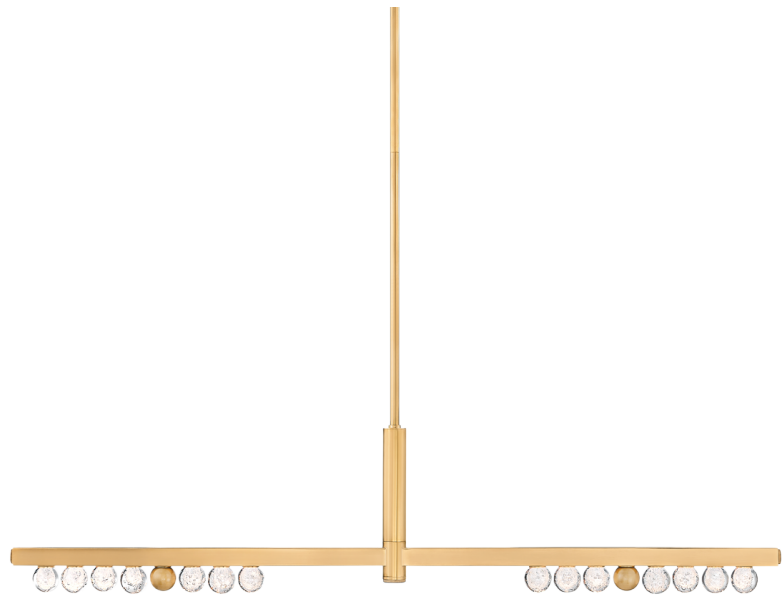

## DIMENSIONS

Height: 11"  
Width/Diameter: 6.25"  
Length: 50.5"  
Minimum Height: 17.75"  
Maximum Height: 59.75"  
Canopy/Backplate: 6.25"  
Product Weight: 14.73lb  
Canopy/Backplate Shape: Round  
Sloped Ceiling Compatible: No  
Living Finish: Yes  
Uplight Only: No

## Shade

Shade 1: Crystal  
Shade 1 Finish: Clear  
Shade 1 Top Width: 1.75"  
Shade 1 Height: 1.75"  
Shade 2 Finish: Vintage Brass  
Shade 2 Top Width: 1.75"

### Bulb 1

Bulb Included: N/A  
Socket: Integrated LED  
Bulb Type: LED  
Max Wattage: 28  
Bulb Quantity: 2  
Dimmer Type: TRIAC, 0-10 VOLT  
Gem Box Required (2"x3"): No  
Dark Sky: No  
CRI: 90  
Color Temp.: 2700k  
Lumens: 550  
Title 24: No  
Field Serviceable: No