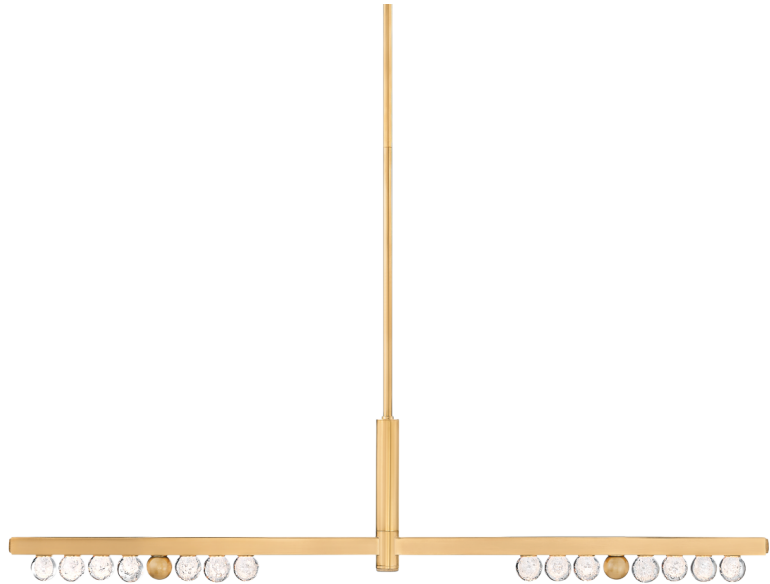

ANNECY

382-51-VB

Bright and balanced, the crystal glass orbs of Anancy recall the glamor of an old Hollywood vanity mirror. Lined in a row on a slender Vintage Brass frame, the LED-lit orbs shine brightly over modern interiors. Available as a sconce or chandelier in two sizes, Anancy illuminates a large space with finesse.

FINISHES

VINTAGE BRASS

DIMENSIONS / SPECS

Height: 11"
Width/Diameter: 6.25"
Length: 50.5"
Minimum Height: 17.75"
Maximum Height: 59.75"
Canopy/Backplate: 6.25"
Product Weight: 14.73lb
Canopy/Backplate Shape: Round
Sloped Ceiling Compatible: No
Living Finish: Yes
Uplight Only: No

Shade 1: Crystal
Shade 1 Finish: Clear
Shade 1 Top Width: 1.75"
Shade 1 Height: 1.75"
Shade 2 Finish: Vintage Brass
Shade 2 Top Width: 1.75"

ELECTRICAL

Bulb 1

Bulb Included: N/A
Socket: Integrated LED
Bulb Type: LED
Max Wattage: 28
Bulb Quantity: 2
Dimmer Type: TRIAC, 0-10 VOLT
Gem Box Required (2"x3"): No
Dark Sky: No
CRI: 90
Color Temp.: 2700k
Lumens: 550
Title 24: No
Field Serviceable: No

SHIPPING

Carton 1: 55" x 12" x 7"
Carton 1 Weight: 18lb
Shipping Method: Ground
Country of Origin: CN

FRONT