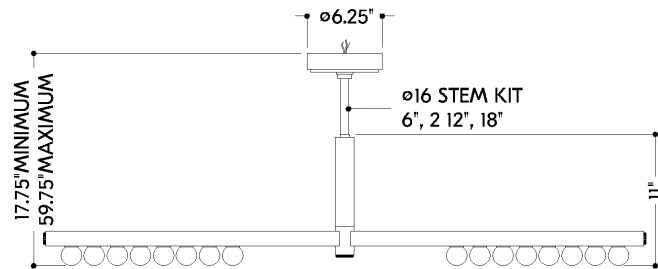

FINISHES

VINTAGE BRASS

DIMENSIONS

Height: 11"
Width/Diameter: 6.25"
Length: 50.5"
Minimum Height: 17.75"
Maximum Height: 59.75"
Canopy/Backplate: 6.25"
Product Weight: 14.73lb
Canopy/Backplate Shape: Round
Sloped Ceiling Compatible: No
Living Finish: Yes
Uplight Only: No

Shade

Shade 1: Crystal
Shade 1 Finish: Clear
Shade 1 Top Width: 1.75"
Shade 1 Height: 1.75"
Shade 2 Finish: Vintage Brass
Shade 2 Top Width: 1.75"

ELECTRICAL

Bulb 1

Bulb Included: N/A
Socket: Integrated LED
Bulb Type: LED
Max Wattage: 28
Bulb Quantity: 2
Dimmer Type: TRIAC, 0-10 VOLT
Gem Box Required (2"x3"): No
Dark Sky: No
CRI: 90
Color Temp.: 2700k
Lumens: 550
Title 24: No
Field Serviceable: No

FRONT

BOTTOM

SHIPPING

Carton 1: 55" x 12" x 7"
Carton 1 Weight: 18lb
Shipping Method: Ground
Country of Origin: CN