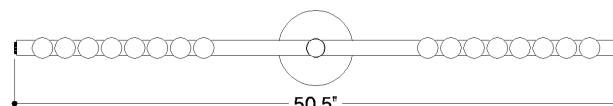

BOTTOM

SHIPPING

Carton 1: 55" x 12" x 7"
Carton 1 Weight: 18lb
Shipping Method: Ground
Country of Origin: CN