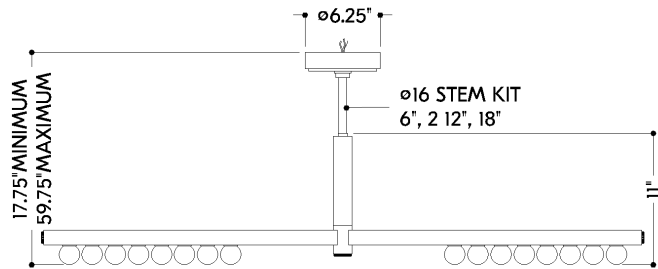

FINISHES

VINTAGE BRASS

DIMENSIONS / SPECS

Height: 11"
Width/Diameter: 6.25"
Length: 50.5"
Minimum Height: 17.75"
Maximum Height: 59.75"
Canopy/Backplate: 6.25"
Product Weight: 14.73lb
Canopy/Backplate Shape: Round
Sloped Ceiling Compatible: No
Living Finish: Yes
Uplight Only: No

Shade 1: Crystal
Shade 1 Finish: Clear
Shade 1 Top Width: 1.75"
Shade 1 Height: 1.75"
Shade 2 Finish: Vintage Brass
Shade 2 Top Width: 1.75"

ELECTRICAL

Bulb 1

Bulb Included: N/A
Socket: Integrated LED
Bulb Type: LED
Max Wattage: 28
Bulb Quantity: 2
Dimmer Type: TRIAC, 0-10 VOLT
Gem Box Required (2"x3"): No
Dark Sky: No
CRI: 90
Color Temp.: 2700k
Lumens: 550
Title 24: No
Field Serviceable: No

SHIPPING

Carton 1: 55" x 12" x 7"
Carton 1 Weight: 18lb
Shipping Method: Ground
Country of Origin: CN

FRONT

BOTTOM