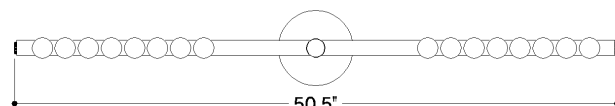

FINISHES

VINTAGE BRASS

DIMENSIONS

Height: 11"
Width/Diameter: 6.25"
Length: 50.5"
Minimum Height: 17.75"
Maximum Height: 59.75"
Canopy/Backplate: 6.25"
Product Weight: 14.73lb
Canopy/Backplate Shape: Round
Sloped Ceiling Compatible: No
Living Finish: Yes
Uplight Only: No

Shade

Shade 1: Crystal
Shade 1 Finish: Clear
Shade 1 Top Width: 1.75"
Shade 1 Height: 1.75"
Shade 2 Finish: Vintage Brass
Shade 2 Top Width: 1.75"

ELECTRICAL

Bulb 1

Bulb Included: N/A
Socket: Integrated LED
Bulb Type: LED
Max Wattage: 28
Bulb Quantity: 2
Dimmer Type: TRIAC, 0-10 VOLT
Gem Box Required (2"x3"): No
Dark Sky: No
CRI: 90
Color Temp.: 2700k
Lumens: 550
Title 24: No
Field Serviceable: No

FRONT

BOTTOM

SHIPPING

Carton 1: 55" x 12" x 7"
Carton 1 Weight: 18lb
Shipping Method: Ground
Country of Origin: CN