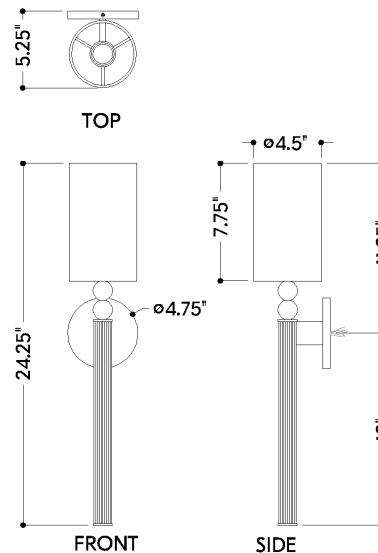

FINISHES

AGED BRASS

DIMENSIONS

Height: 66"
Width/Diameter: 66"
Length: 66"
Minimum Height: 66"
Maximum Height: 66"
Canopy/Backplate: 4.75"
Hanging Type: 108" Premium Composite Cord
Product Weight: 66lb
Extension: 66"
Top to Center: 66"
Canopy/Backplate Shape: Round
Sloped Ceiling Compatible: No
Living Finish: Yes
Uplight Only: Yes

Shade

Shade 1: Linen
Shade 1 Finish: White
Shade 1 Top Width: 4.5"
Shade 1 Height: 7.75"

ELECTRICAL

Bulb 1

Bulb Included: No
Socket: E12 Candelabra Base
Bulb Type: B11
Max Wattage: 10
Bulb Quantity: 1
Wire Length: 500mm
Cord Type: ! New Cord Type
Dimmer Type: Incandescent
Switch Type: ON/OFF STOMP SWITCH
Gem Box Required (2"x3"): Yes
Dark Sky: Yes
CRI: 66
Color Temp.: 66k
Lumens: 66
Title 24: Yes
Field Serviceable: No

Battery

Battery Powered: Yes
Battery Included: Yes
Battery Life: ! New Battery Life !

LAKEPORT

3824-AGB

SHIPPING

Carton 1: 22" x 13" x 10"

Carton 1 Weight: 7lb

Shipping Method: Ground