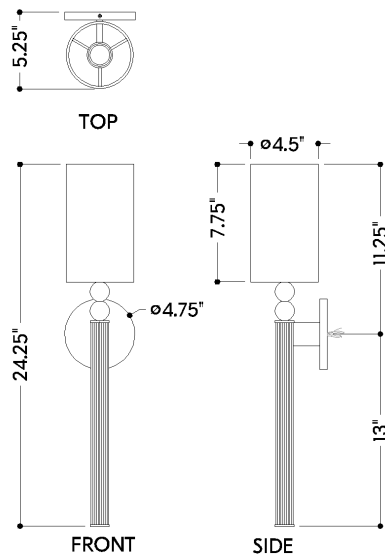

FINISHES

AGED BRASS

DIMENSIONS / SPECS

Height: 66"
Width/Diameter: 66"
Length: 66"
Minimum Height: 66"
Maximum Height: 66"
Canopy/Backplate: 4.75"
Hanging Type: 108" Premium Composite Cord
Product Weight: 66lb
Extension: 66"
Top to Center: 66"
Canopy/Backplate Shape: Round
Sloped Ceiling Compatible: No
Living Finish: Yes
Uplight Only: Yes
Min Extension: 66"
Max Extension: 66"

Shade 1: Linen
Shade 1 Finish: White
Shade 1 Top Width: 4.5"
Shade 1 Height: 7.75"

ELECTRICAL

Bulb 1

Bulb Included: No
Socket: E12 Candelabra Base
Bulb Type: B11
Max Wattage: 10
Bulb Quantity: 1
Wire Length: 500mm
Cord Type: ! New Cord Type
Dimmer Type: Incandescent
Switch Type: ON/OFF STOMP SWITCH
Gem Box Required (2"x3"): Yes
Dark Sky: Yes
CRI: 66
Color Temp.: 66k
Lumens: 66
Title 24: Yes
Field Serviceable: No

Battery

Battery Powered: Yes
Battery Included: Yes
Battery Life: ! New Battery Life !

LAKEPORT

3824-AGB

SHIPPING

Carton 1: 22" x 13" x 10"

Carton 1 Weight: 7lb

Shipping Method: Ground