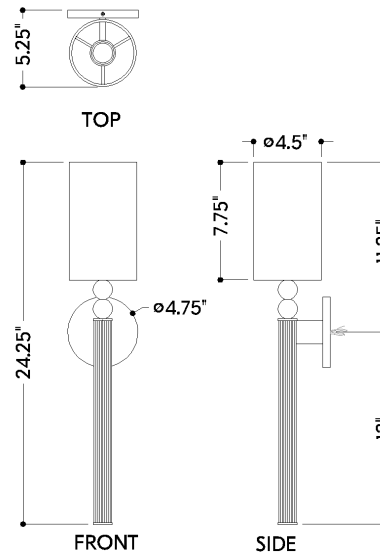

FINISHES

VINTAGE PEWTER

DIMENSIONS / SPECS

Height: 66"
Width/Diameter: 66"
Length: 66"
Minimum Height: 66"
Maximum Height: 66"
Canopy/Backplate: 4.75"
Hanging Type: 108" Premium Composite Cord
Product Weight: 66lb
Extension: 66"
Top to Center: 66"
Canopy/Backplate Shape: Round
Sloped Ceiling Compatible: No
Living Finish: Yes
Uplight Only: Yes
Min Extension: 66"
Max Extension: 66"

Shade 1: Linen
Shade 1 Finish: White
Shade 1 Top Width: 4.5"
Shade 1 Height: 7.75"

ELECTRICAL

Bulb 1

Bulb Included: No
Socket: E12 Candelabra Base
Bulb Type: B11
Max Wattage: 10
Bulb Quantity: 1
Wire Length: 500mm
Cord Type: ! New Cord Type
Dimmer Type: Incandescent
Switch Type: ON/OFF STOMP SWITCH
Gem Box Required (2"x3"): Yes
Dark Sky: Yes
CRI: 66
Color Temp.: 66k
Lumens: 66
Title 24: Yes
Field Serviceable: No

Battery

Battery Powered: Yes
Battery Included: Yes
Battery Life: ! New Battery Life !

LAKEPORT

3824-VPT

SHIPPING

Carton 1: 22" x 13" x 10"

Carton 1 Weight: 7lb

Shipping Method: Ground