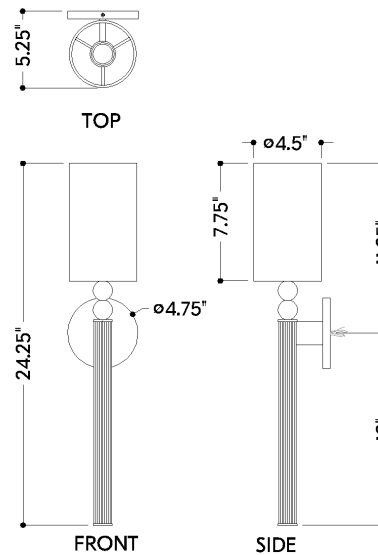

FINISHES

VINTAGE PEWTER

DIMENSIONS

Height: 66"
Width/Diameter: 66"
Length: 66"
Minimum Height: 66"
Maximum Height: 66"
Canopy/Backplate: 4.75"
Hanging Type: 108" Premium Composite Cord
Product Weight: 66lb
Extension: 66"
Top to Center: 66"
Canopy/Backplate Shape: Round
Sloped Ceiling Compatible: No
Living Finish: Yes
Uplight Only: Yes

Shade

Shade 1: Linen
Shade 1 Finish: White
Shade 1 Top Width: 4.5"
Shade 1 Height: 7.75"

ELECTRICAL

Bulb 1

Bulb Included: No
Socket: E12 Candelabra Base
Bulb Type: B11
Max Wattage: 10
Bulb Quantity: 1
Wire Length: 500mm
Cord Type: ! New Cord Type
Dimmer Type: Incandescent
Switch Type: ON/OFF STOMP SWITCH
Gem Box Required (2"x3"): Yes
Dark Sky: Yes
CRI: 66
Color Temp.: 66k
Lumens: 66
Title 24: Yes
Field Serviceable: No

Battery

Battery Powered: Yes
Battery Included: Yes
Battery Life: ! New Battery Life !

LAKEPORT

3824-VPT

SHIPPING

Carton 1: 22" x 13" x 10"

Carton 1 Weight: 7lb

Shipping Method: Ground