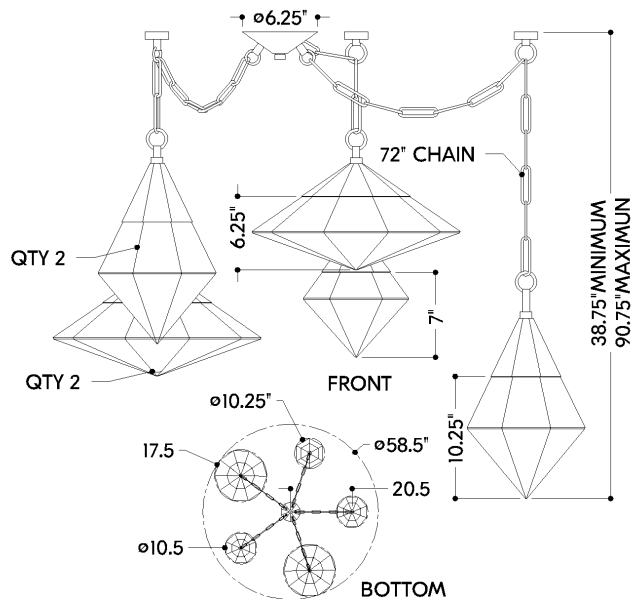

ANGELIQUE

383-59-VPB

Inspired by the timeless allure of diamonds, Angelique features a cluster of geometric pendant lights with sparkling seeded glass facets. Suspended from a Vintage Brass chandelier, each pendant glows on a different level to create a luxe visual display overhead. The distinctive hand-blown glass bubbles resemble raindrops when the fixture is lit. Available in two sizes, Angelique brings an element of mysticism to interior design.

FINISHES

VINTAGE POLISHED BRASS

DIMENSIONS / SPECS

Height: 38.75"
Width/Diameter: 58.5"
Minimum Height: 38.75"
Maximum Height: 72.75"
Canopy/Backplate: 6.25"
Hanging Type: 72" Chain
Product Weight: 41.8lb
Sloped Ceiling Compatible: No
Living Finish: No
Uplight Only: No

Shade 1: Seeded Glass
Shade 1 Finish: Champagne
Shade 1 Top Width: 10.25"
Shade 1 Height: 7.5"
Shade 2: Seeded Glass
Shade 2 Finish: Champagne
Shade 2 Top Width: 10.5"
Shade 2 Height: 10.5"

ELECTRICAL

Bulb 1

Bulb Included: No
Socket: E26 Medium Base
Bulb Type: G25
Max Wattage: 15
Bulb Quantity: 5
Gem Box Required (2"x3") : No
Dark Sky: No

SHIPPING

Carton 1: 36" x 36" x 23"
Carton 1 Weight: 51lb
Shipping Method: Truck Only
Country of Origin: CN

HUDSON VALLEY
LIGHTING GROUP