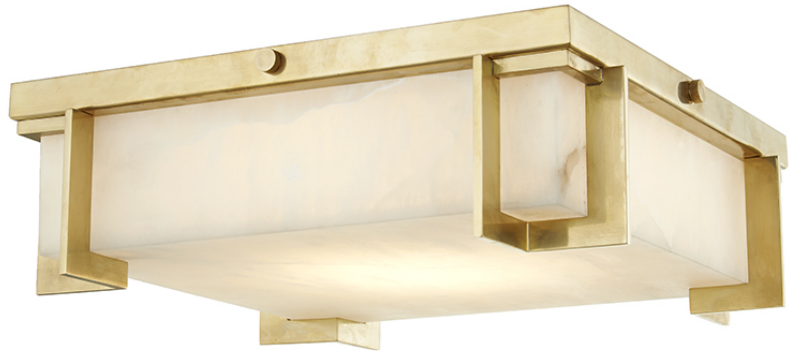

DELMAR

3913-AGB

Prized for its extraordinary light diffusion effects, Spanish alabaster has long been used in place of windows in churches and in other applications where a sense of awe is desired. Delmar sets a stunning slab of Spanish alabaster on a cast metal backplate or canopy, clasped into place with pieces of strong metal in brackets that accent the piece while breaking the frame. The result is instant drama, sure to raise the game in any space.

*Due to the one-of-a-kind nature of the medium, exact colors and patterns may vary slightly from the image shown.

FINISHES

AGED BRASS

DIMENSIONS

Height: 4.25"

Width/Diameter: 13.25"

Length: 13.25"

Product Weight: 15lb

Top to Center: 6.5"

Canopy/Backplate Shape: Square

Sloped Ceiling Compatible: No

Living Finish: No

Uplight Only: No

Shade

Shade 1: Alabaster

Shade 1 Top Length: 11.5"

Shade 1 Top Width: 11.5"

Shade 1 Bottom L/W: 11.5" / 11.5"

Shade 1 Height: 2.75"

Replacement Glass Item #(s): ALA-003913

ELECTRICAL

Bulb 1

Bulb Included: N/A

Socket: Integrated LED