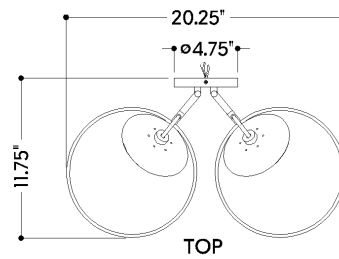

ELECTRICAL

Bulb 1

Bulb Included: No
Socket: E26 Medium Base
Bulb Type: A19
Max Wattage: 15
Bulb Quantity: 2
Wire Length: 500mm
Cord Type: ! New Cord Type
Dimmer Type: Incandescent
Switch Type: ON/OFF STOMP SWITCH
Gem Box Required (2"x3"): Yes
Dark Sky: Yes
CRI: 66
Color Temp.: 66k
Lumens: 66
Title 24: Yes
Field Serviceable: No