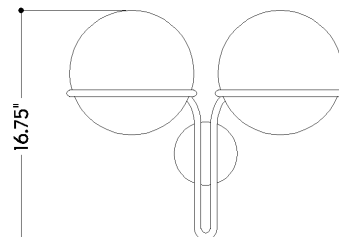

ELECTRICAL

Bulb 1

Bulb Included: No
Socket: E26 Medium Base
Bulb Type: A19
Max Wattage: 15
Bulb Quantity: 2
Wire Length: 500mm
Cord Type: ! New Cord Type
Dimmer Type: Incandescent
Switch Type: ON/OFF STOMP SWITCH
Gem Box Required (2"x3"): Yes
Dark Sky: Yes
CRI: 66
Color Temp.: 66k
Lumens: 66
Title 24: Yes
Field Serviceable: No