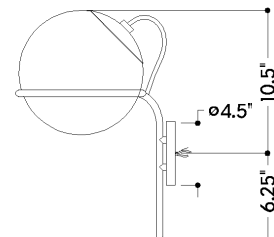

ELECTRICAL

Bulb 1

Bulb Included: No
Socket: E26 Medium Base
Bulb Type: A19
Max Wattage: 15
Bulb Quantity: 2
Wire Length: 500mm
Cord Type: ! New Cord Type
Dimmer Type: Incandescent
Switch Type: ON/OFF STOMP SWITCH
Gem Box Required (2"x3"): Yes
Dark Sky: Yes
CRI: 66
Color Temp.: 66k
Lumens: 66
Title 24: Yes
Field Serviceable: No