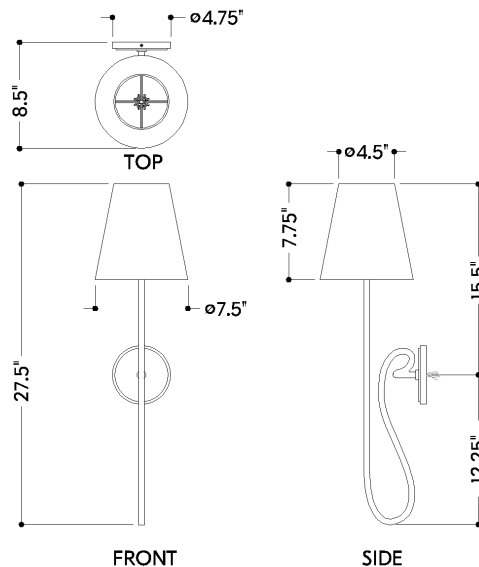

FINISHES

VINTAGE GOLD LEAF

DIMENSIONS

Height: 66"
Width/Diameter: 66"
Length: 66"
Minimum Height: 66"
Maximum Height: 66"
Canopy/Backplate: 4.75"
Hanging Type: 108" Premium Composite Cord
Product Weight: 66lb
Extension: 66"
Top to Center: 66"
Canopy/Backplate Shape: Round
Sloped Ceiling Compatible: No
Living Finish: Yes
Uplight Only: Yes

Shade

Shade 1: Linen
Shade 1 Finish: White
Shade 1 Top Width: 4.5"
Shade 1 Bottom L/W: 0" / 7.5"
Shade 1 Height: 7.75"

ELECTRICAL

Bulb 1

Bulb Included: No
Socket: E12 Candelabra Base
Bulb Type: B11
Max Wattage: 8
Bulb Quantity: 1
Wire Length: 500mm
Cord Type: ! New Cord Type
Dimmer Type: Incandescent
Switch Type: ON/OFF STOMP SWITCH
Gem Box Required (2"x3"): Yes
Dark Sky: Yes
CRI: 66
Color Temp.: 66k
Lumens: 66
Title 24: Yes
Field Serviceable: No

Battery

Battery Powered: Yes
Battery Included: Yes
Battery Life: ! New Battery Life !

ELMHURST

3928-VGL

SHIPPING

Carton 1: 26" x 10" x 14"

Carton 1 Weight: 7lb

Shipping Method: Ground