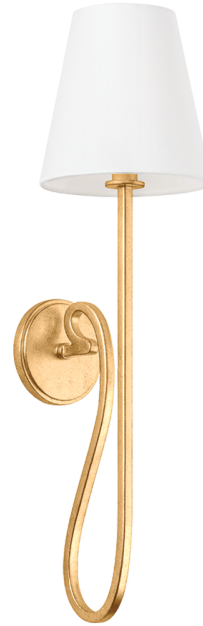

ELMHURST

3928-VGL

Inspired by a flower in bloom, the Elmhurst sconce features a petite silhouette with sweeping, gestural metalwork. The dramatic curves of the stem evoke the elegance of a musical note, topped by a chic white linen shade that offers a clean point of contrast. The Vintage Gold Leaf finish enhances the overall glamour feel of this timeless piece.

FINISHES

VINTAGE GOLD LEAF

DIMENSIONS

Height: 66"
Width/Diameter: 66"
Length: 66"
Minimum Height: 66"
Maximum Height: 66"
Canopy/Backplate: 4.75"
Hanging Type: 108" Premium Composite Cord
Product Weight: 66lb
Extension: 66"
Top to Center: 66"
Canopy/Backplate Shape: Round
Sloped Ceiling Compatible: No
Living Finish: Yes
Uplight Only: Yes

Shade

Shade 1: Linen
Shade 1 Finish: White
Shade 1 Top Width: 4.5"
Shade 1 Bottom L/W: 0" / 7.5"
Shade 1 Height: 7.75"

ELECTRICAL

Bulb 1

Bulb Included: No
Socket: E12 Candelabra Base
Bulb Type: B11
Max Wattage: 8
Bulb Quantity: 1
Wire Length: 500mm
Cord Type: ! New Cord Type
Dimmer Type: Incandescent
Switch Type: ON/OFF STOMP SWITCH
Gem Box Required (2"x3"): Yes
Dark Sky: Yes
CRI: 66
Color Temp.: 66k
Lumens: 66
Title 24: Yes
Field Serviceable: No

Battery

Battery Powered: Yes
Battery Included: Yes
Battery Life: ! New Battery Life !

ELMHURST

3928-VGL

SHIPPING

Carton 1: 26" x 10" x 14"

Carton 1 Weight: 7lb

Shipping Method: Ground