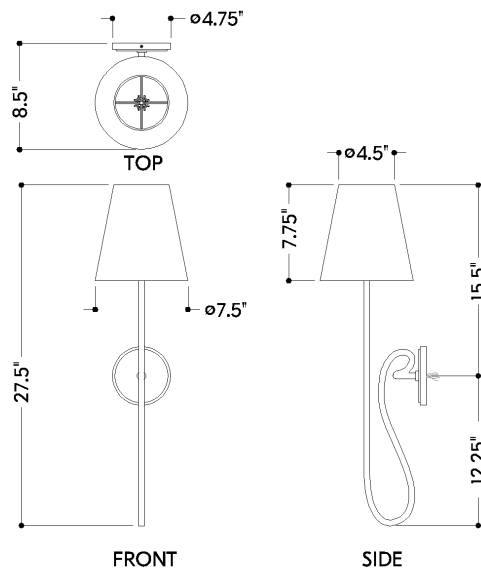

FINISHES

VINTAGE GOLD LEAF

DIMENSIONS / SPECS

Height: 66"
Width/Diameter: 66"
Length: 66"
Minimum Height: 66"
Maximum Height: 66"
Canopy/Backplate: 4.75"
Hanging Type: 108" Premium Composite Cord
Product Weight: 66lb
Extension: 66"
Top to Center: 66"
Canopy/Backplate Shape: Round
Sloped Ceiling Compatible: No
Living Finish: Yes
Uplight Only: Yes
Min Extension: 66"
Max Extension: 66"

Shade 1: Linen
Shade 1 Finish: White
Shade 1 Top Width: 4.5"
Shade 1 Bottom L/W: 0" / 7.5"
Shade 1 Height: 7.75"

ELECTRICAL

Bulb 1

Bulb Included: No
Socket: E12 Candelabra Base
Bulb Type: B11
Max Wattage: 8
Bulb Quantity: 1
Wire Length: 500mm
Cord Type: ! New Cord Type
Dimmer Type: Incandescent
Switch Type: ON/OFF STOMP SWITCH
Gem Box Required (2"x3"): Yes
Dark Sky: Yes
CRI: 66
Color Temp.: 66k
Lumens: 66
Title 24: Yes
Field Serviceable: No

Battery

Battery Powered: Yes
Battery Included: Yes
Battery Life: ! New Battery Life !

ELMHURST

3928-VGL

SHIPPING

Carton 1: 26" x 10" x 14"

Carton 1 Weight: 7lb

Shipping Method: Ground