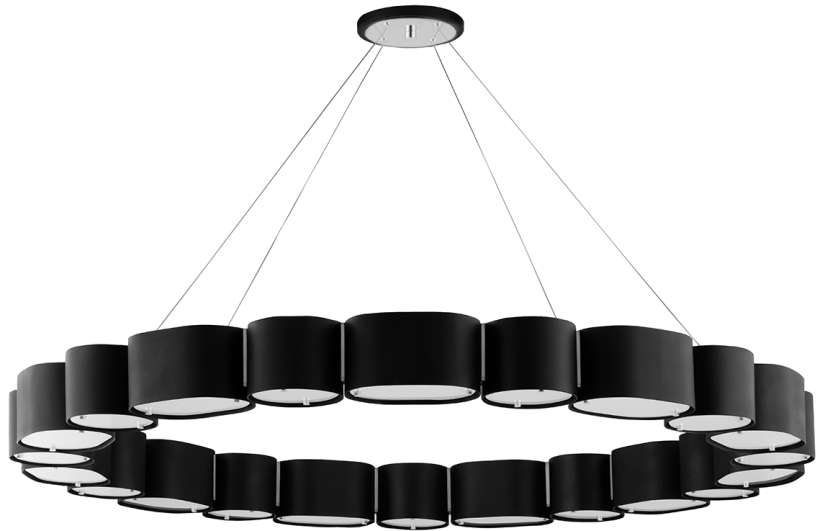

OPAL

393-50-SBK/SS

With its clean shapes and smooth lines, Opal is modern design that works well with many decors. A series of circular and oval shades combine to form simple, eye-catching silhouettes. The clear glass is painted white on the inside giving off a soft, diffused light. Choose from shades of soft black with brushed stainless steel accents or soft white shades with vintage brass metalwork.

FINISHES

SOFT BLACK/STAINLESS STEEL (SBK/SS)
SOFT WHITE/VINTAGE BRASS (SWH/VB)

DIMENSIONS

Height: 4"

Width/Diameter: 50"

Minimum Height: 28.75"

Maximum Height: 112.25"

Canopy/Backplate: 7"

Hanging Type: 144" Aircraft Cable

Product Weight: 19lb

GLASS

Attachment:

Glass 1: Glass

Glass 2:

LAMPING

Bulb 1

Bulb Included: No

Socket: E12 Candelabra Base

Bulb: G16.5 • 22 • 25 Watt Max

Voltage: 120

UL Rating: UL Damp

SHIPPING

Carton 1: 14" x 14" x 52"

Carton 1 Weight: 21lb