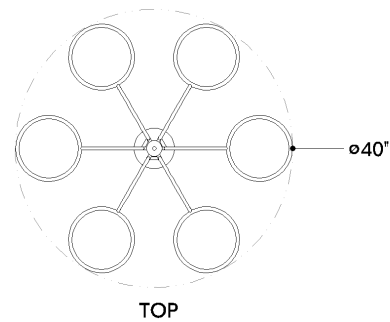

Battery

Battery Powered: Yes
Battery Included: Yes
Battery Life: ! New Battery Life !