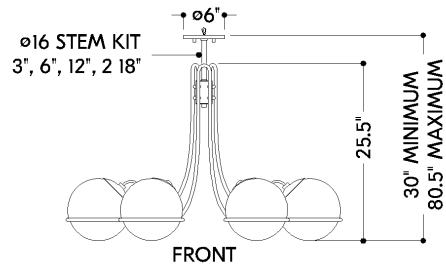

Battery

Battery Powered: Yes
Battery Included: Yes
Battery Life: ! New Battery Life !