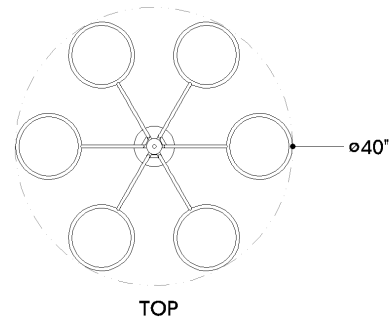

Battery

Battery Powered: Yes
Battery Included: Yes
Battery Life: ! New Battery Life !

HUDSON VALLEY
LIGHTING GROUP

| hvlgroup.com | 1.800.814.3993