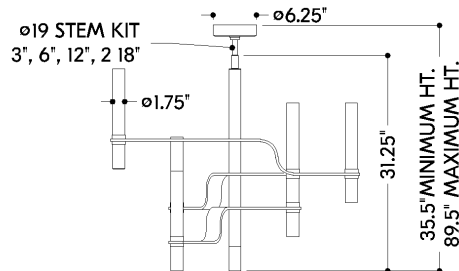

FINISHES

AGED BRASS

DIMENSIONS

Height: 66"
Width/Diameter: 66"
Length: 66"
Minimum Height: 66"
Maximum Height: 66"
Canopy/Backplate: 6.25"
Hanging Type: 108" Premium Composite Cord
Product Weight: 66lb
Extension: 66"
Top to Center: 66"
Canopy/Backplate Shape: Round
Sloped Ceiling Compatible: No
Living Finish: Yes
Uplight Only: Yes

Shade

Shade 1: Glass
Shade 1 Finish: Matte Cloud
Shade 1 Top Width: 1.75"
Shade 1 Height: 10"

ELECTRICAL

Bulb 1

Bulb Included: N/A
Socket: Integrated LED
Max Wattage: 55
Bulb Quantity: 6
Wire Length: 500mm
Cord Type: ! New Cord Type
Dimmer Type: Incandescent
Switch Type: ON/OFF STOMP SWITCH
Gem Box Required (2"x3"): Yes
Dark Sky: Yes
CRI: 66
Color Temp.: 66k
Lumens: 66
Title 24: Yes
Field Serviceable: No

Battery

Battery Powered: Yes
Battery Included: Yes
Battery Life: ! New Battery Life !

FRONT

TOP

ALLENTOWN

4006-AGB

SHIPPING

Carton 1: 47" x 42" x 15"