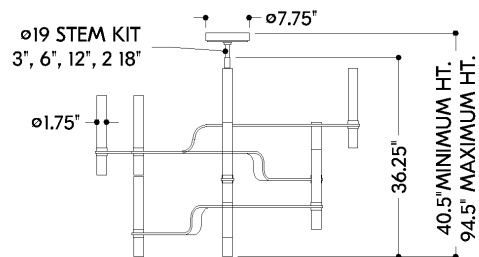

ALLENTOWN

4008-AGB

Allentown reimagines a candlestick motif as an upscale and high-tech light feature. Each glass tube on this modern chandelier is filled with light, creating an ambient glow. The fluid curves of the arms add a sense of dynamic movement, creating an architectural silhouette. Available with 6 or 8 lights, Allentown elevates any space with its modernist underpinnings.

FINISHES

AGED BRASS

DIMENSIONS / SPECS

Height: 66"
Width/Diameter: 66"
Length: 66"
Minimum Height: 66"
Maximum Height: 66"
Canopy/Backplate: 7.75"
Hanging Type: 108" Premium Composite Cord
Product Weight: 66lb
Extension: 66"
Top to Center: 66"
Canopy/Backplate Shape: Round
Sloped Ceiling Compatible: No
Living Finish: Yes
Uplight Only: Yes
Min Extension: 66"
Max Extension: 66"

Shade 1: Glass
Shade 1 Finish: Matte Cloud
Shade 1 Top Width: 1.75"
Shade 1 Height: 10"

ELECTRICAL

Bulb 1

Bulb Included: N/A
Socket: Integrated LED
Max Wattage: 76
Bulb Quantity: 8
Wire Length: 500mm
Cord Type: ! New Cord Type
Dimmer Type: Incandescent
Switch Type: ON/OFF STOMP SWITCH
Gem Box Required (2"x3"): Yes
Dark Sky: Yes
CRI: 66
Color Temp.: 66k
Lumens: 66
Title 24: Yes
Field Serviceable: No

Battery

Battery Powered: Yes
Battery Included: Yes
Battery Life: ! New Battery Life !

SHIPPING

Carton 1: 57" x 57" x 12"
Carton 1 Weight: 61lb
Shipping Method: Truck Only
Country of Origin: CN

FRONT