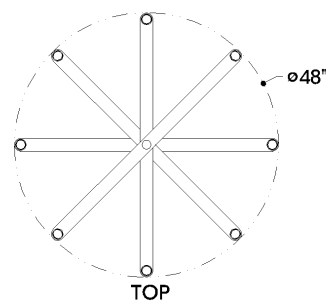

ALLENTOWN

4008-AGB

Allentown reimagines a candlestick motif as an upscale and high-tech light feature. Each glass tube on this modern chandelier is filled with light, creating an ambient glow. The fluid curves of the arms add a sense of dynamic movement, creating an architectural silhouette. Available with 6 or 8 lights, Allentown elevates any space with its modernist underpinnings.

FINISHES

AGED BRASS

DIMENSIONS

Height: 66"
Width/Diameter: 66"
Length: 66"
Minimum Height: 66"
Maximum Height: 66"
Canopy/Backplate: 7.75"
Hanging Type: 108" Premium Composite Cord
Product Weight: 66lb
Extension: 66"
Top to Center: 66"
Canopy/Backplate Shape: Round
Sloped Ceiling Compatible: No
Living Finish: Yes
Uplight Only: Yes

Shade

Shade 1: Glass
Shade 1 Finish: Matte Cloud
Shade 1 Top Width: 1.75"
Shade 1 Height: 10"

ELECTRICAL

Bulb 1

Bulb Included: N/A
Socket: Integrated LED
Max Wattage: 76
Bulb Quantity: 8
Wire Length: 500mm
Cord Type: ! New Cord Type
Dimmer Type: Incandescent
Switch Type: ON/OFF STOMP SWITCH
Gem Box Required (2"x3"): Yes
Dark Sky: Yes
CRI: 66
Color Temp.: 66k
Lumens: 66
Title 24: Yes
Field Serviceable: No

Battery

Battery Powered: Yes
Battery Included: Yes
Battery Life: ! New Battery Life !

TOP