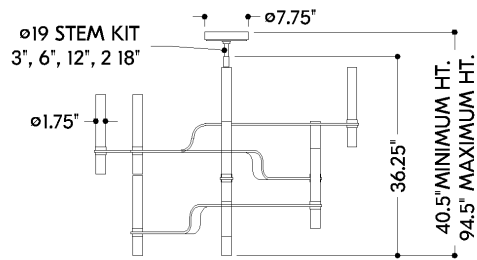

FINISHES

AGED BRASS

DIMENSIONS

Height: 66"
Width/Diameter: 66"
Length: 66"
Minimum Height: 66"
Maximum Height: 66"
Canopy/Backplate: 7.75"
Hanging Type: 108" Premium Composite Cord
Product Weight: 66lb
Extension: 66"
Top to Center: 66"
Canopy/Backplate Shape: Round
Sloped Ceiling Compatible: No
Living Finish: Yes
Uplight Only: Yes

Shade

Shade 1: Glass
Shade 1 Finish: Matte Cloud
Shade 1 Top Width: 1.75"
Shade 1 Height: 10"

ELECTRICAL

Bulb 1

Bulb Included: N/A
Socket: Integrated LED
Max Wattage: 76
Bulb Quantity: 8
Wire Length: 500mm
Cord Type: ! New Cord Type
Dimmer Type: Incandescent
Switch Type: ON/OFF STOMP SWITCH
Gem Box Required (2"x3"): Yes
Dark Sky: Yes
CRI: 66
Color Temp.: 66k
Lumens: 66
Title 24: Yes
Field Serviceable: No

Battery

Battery Powered: Yes
Battery Included: Yes
Battery Life: ! New Battery Life !

FRONT

TOP

ALLENTOWN

4008-AGB

SHIPPING

Carton 1: 57" x 57" x 12"