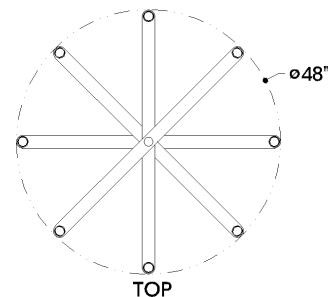

ALLENTOWN

4008-AGB

Allentown reimagines a candlestick motif as an upscale and high-tech light feature. Each glass tube on this modern chandelier is filled with light, creating an ambient glow. The fluid curves of the arms add a sense of dynamic movement, creating an architectural silhouette. Available with 6 or 8 lights, Allentown elevates any space with its modernist underpinnings.

FINISHES

AGED BRASS

DIMENSIONS / SPECS

Height: 66"
Width/Diameter: 66"
Length: 66"
Minimum Height: 66"
Maximum Height: 66"
Canopy/Backplate: 7.75"
Hanging Type: 108" Premium Composite Cord
Product Weight: 66lb
Extension: 66"
Top to Center: 66"
Canopy/Backplate Shape: Round
Sloped Ceiling Compatible: No
Living Finish: Yes
Uplight Only: Yes
Min Extension: 66"
Max Extension: 66"

Shade 1: Glass
Shade 1 Finish: Matte Cloud
Shade 1 Top Width: 1.75"
Shade 1 Height: 10"

ELECTRICAL

Bulb 1

Bulb Included: N/A
Socket: Integrated LED
Max Wattage: 76
Bulb Quantity: 8
Wire Length: 500mm
Cord Type: ! New Cord Type
Dimmer Type: Incandescent
Switch Type: ON/OFF STOMP SWITCH
Gem Box Required (2"x3"): Yes
Dark Sky: Yes
CRI: 66
Color Temp.: 66k
Lumens: 66
Title 24: Yes
Field Serviceable: No

Battery

Battery Powered: Yes
Battery Included: Yes
Battery Life: ! New Battery Life !

SHIPPING

Carton 1: 57" x 57" x 12"
Carton 1 Weight: 61lb
Shipping Method: Truck Only
Country of Origin: CN

FRONT

TOP