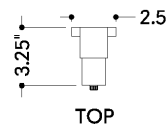

EDGEMERE

4051-DB

A modern 'air lantern' design with a bold architectural silhouette. In lieu of a central light source, LED strips are integrated into the cage of Edgemere itself. A rectangular panel of alabaster is attached to each arm, creating a geometric array of light within the piece. The sleek mixed materiality feels grand and traditional with a futuristic edge. Available in a 3 or 4-light pendant in Aged Brass or Aged Brass and Distressed Bronze or a single light sconce in Aged Brass or Distressed Bronze.

FINISHES

DISTRESSED BRONZE

DIMENSIONS

Height: 66"
Width/Diameter: 66"
Length: 66"
Minimum Height: 66"
Maximum Height: 66"
Canopy/Backplate: 2.5"
Hanging Type: 108" Premium Composite Cord
Product Weight: 66lb
Extension: 66"
Top to Center: 66"
Canopy/Backplate Shape: Rectangle
Sloped Ceiling Compatible: No
Living Finish: Yes
Uplight Only: Yes

Shade

Shade 1: Alabaster
Shade 1 Top Width: 1.5"
Shade 1 Height: 22"

ELECTRICAL

Bulb 1

Bulb Included: N/A
Socket: Integrated LED
Max Wattage: 8
Bulb Quantity: 1
Wire Length: 500mm
Cord Type: ! New Cord Type
Dimmer Type: Incandescent
Switch Type: ON/OFF STOMP SWITCH
Gem Box Required (2"x3"): Yes
Dark Sky: Yes
CRI: 66
Color Temp.: 66k
Lumens: 66
Title 24: Yes
Field Serviceable: No

Battery

Battery Powered: Yes
Battery Included: Yes
Battery Life: ! New Battery Life !