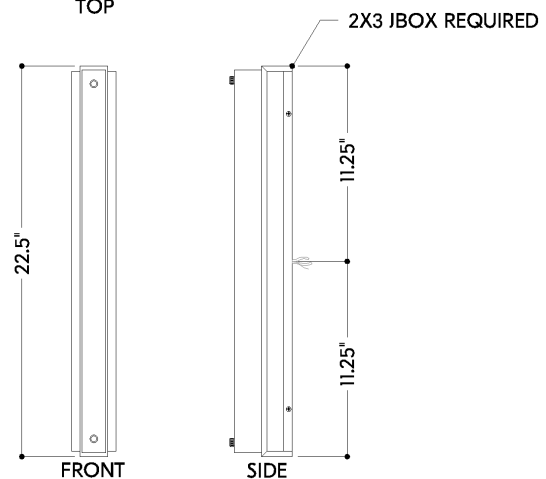

EDGEMERE

4051-DB

A modern 'air lantern' design with a bold architectural silhouette. In lieu of a central light source, LED strips are integrated into the cage of Edgemere itself. A rectangular panel of alabaster is attached to each arm, creating a geometric array of light within the piece. The sleek mixed materiality feels grand and traditional with a futuristic edge. Available in a 3 or 4-light pendant in Aged Brass or Aged Brass and Distressed Bronze or a single light sconce in Aged Brass or Distressed Bronze.

FINISHES

DISTRESSED BRONZE

DIMENSIONS

Height: 66"
Width/Diameter: 66"
Length: 66"
Minimum Height: 66"
Maximum Height: 66"
Canopy/Backplate: 2.5"
Hanging Type: 108" Premium Composite Cord
Product Weight: 66lb
Extension: 66"
Top to Center: 66"
Canopy/Backplate Shape: Rectangle
Sloped Ceiling Compatible: No
Living Finish: Yes
Uplight Only: Yes

Shade

Shade 1: Alabaster
Shade 1 Top Width: 1.5"
Shade 1 Height: 22"

ELECTRICAL

Bulb 1

Bulb Included: N/A
Socket: Integrated LED
Max Wattage: 8
Bulb Quantity: 1
Wire Length: 500mm
Cord Type: ! New Cord Type
Dimmer Type: Incandescent
Switch Type: ON/OFF STOMP SWITCH
Gem Box Required (2"x3"): Yes
Dark Sky: Yes
CRI: 66
Color Temp.: 66k
Lumens: 66
Title 24: Yes
Field Serviceable: No

Battery

Battery Powered: Yes
Battery Included: Yes
Battery Life: ! New Battery Life !