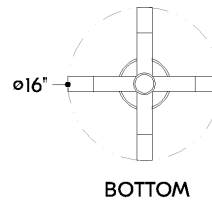

FINISHES

AGED BRASS

DIMENSIONS

Height: 66"
Width/Diameter: 66"
Length: 66"
Minimum Height: 66"
Maximum Height: 66"
Canopy/Backplate: 5.5"
Hanging Type: 108" Premium Composite Cord
Product Weight: 66lb
Extension: 66"
Top to Center: 66"
Canopy/Backplate Shape: Round
Sloped Ceiling Compatible: No
Living Finish: Yes
Uplight Only: Yes

Shade

Shade 1: Alabaster
Shade 1 Top Width: 1.5"
Shade 1 Height: 24.25"

ELECTRICAL

Bulb 1

Bulb Included: N/A
Socket: Integrated LED
Max Wattage: 28
Bulb Quantity: 4
Wire Length: 500mm
Cord Type: ! New Cord Type
Dimmer Type: Incandescent
Switch Type: ON/OFF STOMP SWITCH
Gem Box Required (2"x3"): Yes
Dark Sky: Yes
CRI: 66
Color Temp.: 66k
Lumens: 66
Title 24: Yes
Field Serviceable: No

Battery

Battery Powered: Yes
Battery Included: Yes
Battery Life: ! New Battery Life !

EDGEMERE

4054-AGB

SHIPPING

Carton 1: 32" x 17" x 17"

Carton 1 Weight: 32lb

Shipping Method: Ground