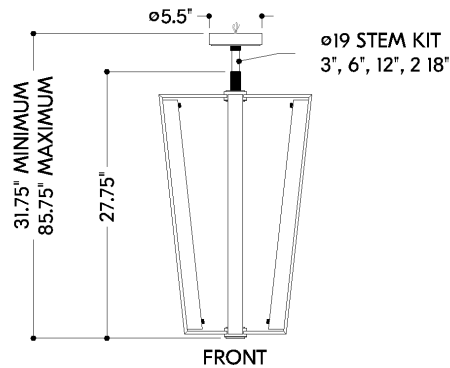

FINISHES

AGED BRASS

DIMENSIONS

Height: 66"
Width/Diameter: 66"
Length: 66"
Minimum Height: 66"
Maximum Height: 66"
Canopy/Backplate: 5.5"
Hanging Type: 108" Premium Composite Cord
Product Weight: 66lb
Extension: 66"
Top to Center: 66"
Canopy/Backplate Shape: Round
Sloped Ceiling Compatible: No
Living Finish: Yes
Uplight Only: Yes

Shade

Shade 1: Alabaster
Shade 1 Top Width: 1.5"
Shade 1 Height: 24.25"

ELECTRICAL

Bulb 1

Bulb Included: N/A
Socket: Integrated LED
Max Wattage: 28
Bulb Quantity: 4
Wire Length: 500mm
Cord Type: ! New Cord Type
Dimmer Type: Incandescent
Switch Type: ON/OFF STOMP SWITCH
Gem Box Required (2"x3"): Yes
Dark Sky: Yes
CRI: 66
Color Temp.: 66k
Lumens: 66
Title 24: Yes
Field Serviceable: No

Battery

Battery Powered: Yes
Battery Included: Yes
Battery Life: ! New Battery Life !

EDGEMERE

4054-AGB

SHIPPING

Carton 1: 32" x 17" x 17"

Carton 1 Weight: 32lb

Shipping Method: Ground