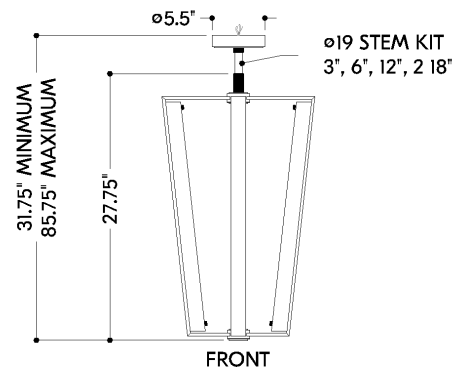

FINISHES

AGED BRASS w/ DISTRESSED BRONZE

DIMENSIONS

Height: 66"
Width/Diameter: 66"
Length: 66"
Minimum Height: 66"
Maximum Height: 66"
Canopy/Backplate: 5.5"
Hanging Type: 108" Premium Composite Cord
Product Weight: 66lb
Extension: 66"
Top to Center: 66"
Canopy/Backplate Shape: Round
Sloped Ceiling Compatible: No
Living Finish: Yes
Uplight Only: Yes

Shade

Shade 1: Alabaster
Shade 1 Top Width: 1.5"
Shade 1 Height: 24.25"

ELECTRICAL

Bulb 1

Bulb Included: N/A
Socket: Integrated LED
Max Wattage: 28
Bulb Quantity: 4
Wire Length: 500mm
Cord Type: ! New Cord Type
Dimmer Type: Incandescent
Switch Type: ON/OFF STOMP SWITCH
Gem Box Required (2"x3"): Yes
Dark Sky: Yes
CRI: 66
Color Temp.: 66k
Lumens: 66
Title 24: Yes
Field Serviceable: No

Battery

Battery Powered: Yes
Battery Included: Yes
Battery Life: ! New Battery Life !

EDGEMERE

4054-AGB/DB

SHIPPING

Carton 1: 32" x 17" x 17"

Carton 1 Weight: 32lb

Shipping Method: Ground