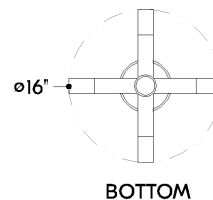

FINISHES

AGED BRASS w/ DISTRESSED BRONZE

DIMENSIONS

Height: 66"
Width/Diameter: 66"
Length: 66"
Minimum Height: 66"
Maximum Height: 66"
Canopy/Backplate: 5.5"
Hanging Type: 108" Premium Composite Cord
Product Weight: 66lb
Extension: 66"
Top to Center: 66"
Canopy/Backplate Shape: Round
Sloped Ceiling Compatible: No
Living Finish: Yes
Uplight Only: Yes

Shade

Shade 1: Alabaster
Shade 1 Top Width: 1.5"
Shade 1 Height: 24.25"

ELECTRICAL

Bulb 1

Bulb Included: N/A
Socket: Integrated LED
Max Wattage: 28
Bulb Quantity: 4
Wire Length: 500mm
Cord Type: ! New Cord Type
Dimmer Type: Incandescent
Switch Type: ON/OFF STOMP SWITCH
Gem Box Required (2"x3"): Yes
Dark Sky: Yes
CRI: 66
Color Temp.: 66k
Lumens: 66
Title 24: Yes
Field Serviceable: No

Battery

Battery Powered: Yes
Battery Included: Yes
Battery Life: ! New Battery Life !

EDGEMERE

4054-AGB/DB

SHIPPING

Carton 1: 32" x 17" x 17"

Carton 1 Weight: 32lb

Shipping Method: Ground