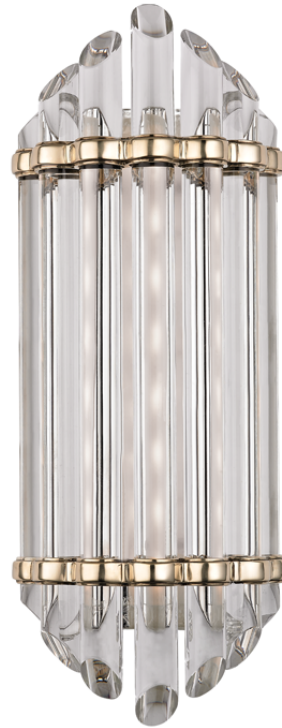

ALBION

408-AGB

FINISHES

AGED BRASS

DIMENSIONS

Height: 16.5"

Width/Diameter: 6.5"

Product Weight: 9lb

Extension: 4.25"

Top to Center: 8.25"

Canopy/Backplate Shape: Rectangle

Sloped Ceiling Compatible: No

Living Finish: No

Uplight Only: Yes

Shade

Shade 1: Glass

Shade 1 Finish: Clear

Shade 2: Glass

Replacement Glass Item #(s): GLS-000408-R1

ELECTRICAL

Bulb 1

Bulb Included: N/A

Socket: Integrated LED

Max Wattage: 12

Bulb Quantity: 1

Dimmer Type: TRIAC

Switch Type: N/A

Gem Box Required (2"x3"): No

Dark Sky: No

CRI: 90

Color Temp.: 2700k

Lumens: 630

Title 24: No

Field Serviceable: Yes

SHIPPING

Carton 1: 21" x 10" x 10"

Carton 1 Weight: 11lb

Shipping Method: Ground

Country of Origin: CN