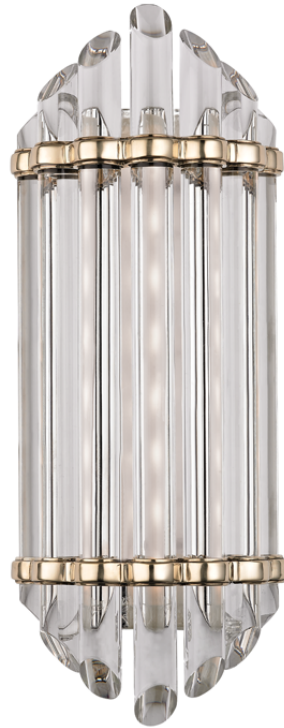

ALBION

408-AGB

FINISHES

AGED BRASS

DIMENSIONS

Height: 16.5"

Width/Diameter: 6.5"

Product Weight: 9lb

Extension: 4.25"

Top to Center: 8.25"

Canopy/Backplate Shape: Rectangle

Sloped Ceiling Compatible: No

Living Finish: No

Uplight Only: Yes

Shade

Shade 1: Glass

Shade 1 Finish: Clear

Shade 2: Glass

Replacement Glass Item #(s): GLS-000408-R1

ELECTRICAL

Bulb 1

Bulb Included: N/A

Socket: Integrated LED

Max Wattage: 12

Bulb Quantity: 1

Dimmer Type: TRIAC

Switch Type: N/A

Gem Box Required (2"x3"): No

Dark Sky: No

CRI: 90

Color Temp.: 2700k

Lumens: 630

Title 24: No

Field Serviceable: Yes

SHIPPING

Carton 1: 21" x 10" x 10"

Carton 1 Weight: 11lb

Shipping Method: Ground

Country of Origin: CN