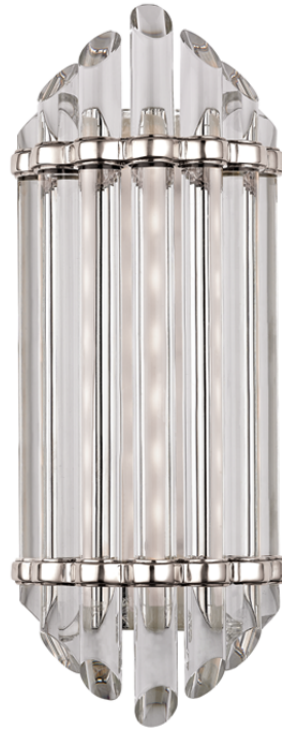

ALBION

408-PN

FINISHES

POLISHED NICKEL

DIMENSIONS

Height: 16.5"

Width/Diameter: 6.5"

Product Weight: 9lb

Extension: 4.25"

Top to Center: 8.25"

Canopy/Backplate Shape: Rectangle

Sloped Ceiling Compatible: No

Living Finish: No

Uplight Only: Yes

Shade

Shade 1: Glass

Shade 1 Finish: Clear

Shade 2: Glass

Replacement Glass Item #(s): GLS-000408-R1

ELECTRICAL

Bulb 1

Bulb Included: N/A

Socket: Integrated LED

Max Wattage: 12

Bulb Quantity: 1

Dimmer Type: TRIAC

Switch Type: N/A

Gem Box Required (2"x3"): No

Dark Sky: No

CRI: 90

Color Temp.: 2700k

Lumens: 630

Title 24: No

Field Serviceable: Yes

SHIPPING

Carton 1: 21" x 10" x 10"

Carton 1 Weight: 11lb

Shipping Method: Ground

Country of Origin: CN