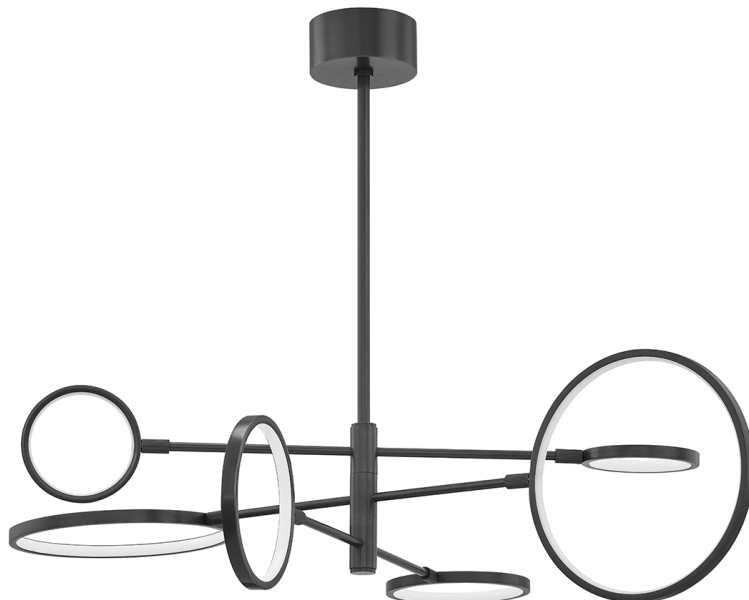

SATURN

4106-OB

Saturn's celestial silhouette is a modern take on a mid-century theme. An ultra-low-profile flat, oval volume is offset below a ceiling mounted metal band. Saturn provides a unique and soft contemporary form for surface mounted illumination. The smooth disc of white frosted glass diffuses rich, even light, making Saturn an ideal illuminator and a softly elegant design element for modern living.

FINISHES

OLD BRONZE

DIMENSIONS

Height: 13.25"

Width/Diameter: 44.5"

Minimum Height: 16.25"

Maximum Height: 70.25"

Canopy/Backplate: 5.5"

Hanging Type: 1-3" / 1-6" / 1-12" / 2-18" Stems

Product Weight: 15lb

Canopy/Backplate Shape: Round

Sloped Ceiling Compatible: No

Living Finish: No

Uplight Only: No

Shade

Shade 1: Glass

Shade 1 Top Width: 12"

Shade 2: Glass

Shade 2 Top Width: 8"

Replacement Glass Item #(s): GAS-004102-OB-S

ELECTRICAL

Bulb 1

Bulb Included: N/A

Socket: Integrated LED

Max Wattage: 55

Bulb Quantity: 0

Dimmer Type: ELV, TRIAC, 0-10 VOLT

Gem Box Required (2"x3"): No

Dark Sky: No

CRI: 90

Color Temp.: 2700k

Lumens: 2425

Title 24: No

Field Serviceable: Yes

SHIPPING

Carton 1: 32" x 28" x 7"

Carton 1 Weight: 19lb

Shipping Method: Ground

Country of Origin: CN