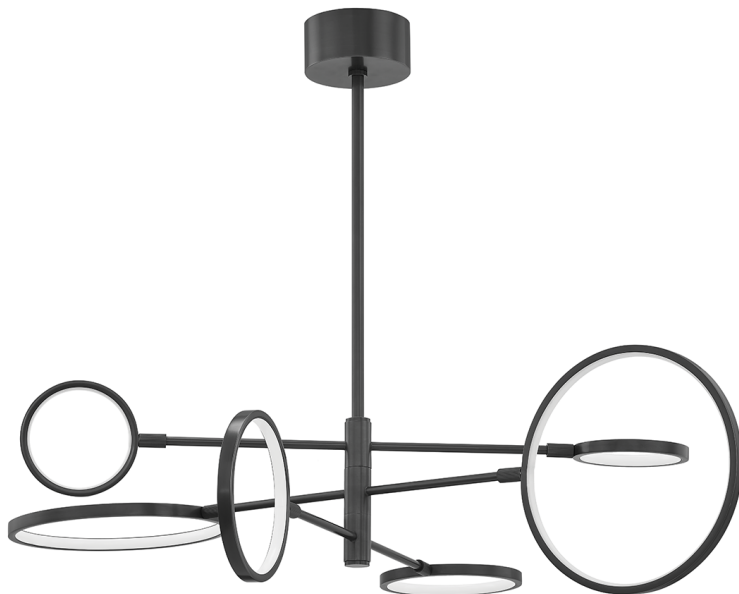

SATURN

4106-OB

Saturns celestial silhouette is a modern take on a mid-century theme. An ultra-low-profile flat, oval volume is offset below a ceiling mounted metal band. Saturn provides a unique and soft contemporary form for surface mounted illumination. The smooth disc of white frosted glass diffuses rich, even light, making Saturn an ideal illuminator and a softly elegant design element for modern living.

FINISHES

OLD BRONZE

DIMENSIONS / SPECS

Height: 13.25"
Width/Diameter: 44.5"
Minimum Height: 16.25"
Maximum Height: 70.25"
Canopy/Backplate: 5.5"
Hanging Type: 1-3" / 1-6" / 1-12" / 2-18" Stems
Product Weight: 15lb
Canopy/Backplate Shape: Round
Sloped Ceiling Compatible: No
Living Finish: No
Uplight Only: No

Shade 1: Glass
Shade 1 Top Width: 12"
Shade 2: Glass
Shade 2 Top Width: 8"
Replacement Glass Item #(s): GAS-004102-OB-S

ELECTRICAL

Bulb 1
Bulb Included: N/A
Socket: Integrated LED
Max Wattage: 55
Bulb Quantity: 0
Dimmer Type: ELV, TRIAC, 0-10 VOLT
Gem Box Required (2"x3"): No
Dark Sky: No
CRI: 90
Color Temp.: 2700k
Lumens: 2425
Title 24: No
Field Serviceable: Yes