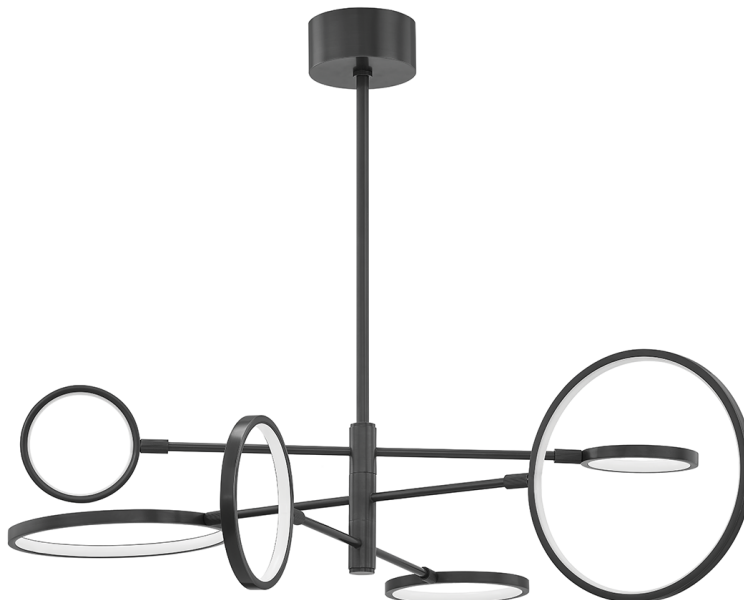

SATURN

4106-OB

Saturn's celestial silhouette is a modern take on a mid-century theme. An ultra-low-profile flat, oval volume is offset below a ceiling mounted metal band. Saturn provides a unique and soft contemporary form for surface mounted illumination. The smooth disc of white frosted glass diffuses rich, even light, making Saturn an ideal illuminator and a softly elegant design element for modern living.

FINISHES

OLD BRONZE

DIMENSIONS

Height: 13.25"

Width/Diameter: 44.5"

Minimum Height: 16.25"

Maximum Height: 70.25"

Canopy/Backplate: 5.5"

Hanging Type: 1-3" / 1-6" / 1-12" / 2-18" Stems

Product Weight: 15lb

Canopy/Backplate Shape: Round

Sloped Ceiling Compatible: No

Living Finish: No

Uplight Only: No

Shade

Shade 1: Glass

Shade 1 Top Width: 12"

Shade 2: Glass

Shade 2 Top Width: 8"

Replacement Glass Item #(s): GAS-004102-OB-S

ELECTRICAL

Bulb 1

Bulb Included: N/A

Socket: Integrated LED

Max Wattage: 55

Bulb Quantity: 0

Dimmer Type: ELV, TRIAC, 0-10 VOLT

Gem Box Required (2"x3"): No

Dark Sky: No

CRI: 90

Color Temp.: 2700k

Lumens: 2425

Title 24: No

Field Serviceable: Yes

SHIPPING

Carton 1: 32" x 28" x 7"

Carton 1 Weight: 19lb

Shipping Method: Ground

Country of Origin: CN