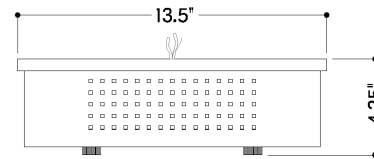

SHIPPING

Carton 1: 18" x 18" x 10"
Carton 1 Weight: 18lb
Shipping Method: Ground
Country of Origin: CN

FRONT