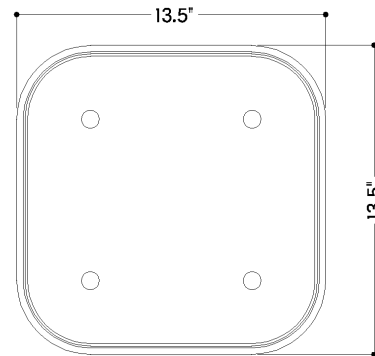

*Due to the one-of-a-kind nature of the medium, exact colors and patterns may vary slightly from the image shown.

FINISHES

AGED BRASS

DIMENSIONS / SPECS

Height: 4.25"
Width/Diameter: 13.25"
Length: 13.25"
Canopy/Backplate: 13.25"
Product Weight: 14.3lb
Canopy/Backplate Shape: Square
Sloped Ceiling Compatible: No
Living Finish: No
Uplight Only: No

Shade 1: Alabaster
Shade 1 Top Length: 12.5"
Shade 1 Top Width: 12.5"
Shade 1 Height: 0.5"
Shade 2: Acrylic
Shade 2 Finish: White
Shade 2 Height: 2.5"

ELECTRICAL

Bulb 1

Bulb Included: N/A
Socket: Integrated LED
Max Wattage: 25
Bulb Quantity: 1
Cord Type: B & W TEFLON W/ GROUND WIRE
Dimmer Type: ELV, TRIAC
Gem Box Required (2"x3"): No
Dark Sky: No
CRI: 90
Color Temp.: 2700k
Lumens: 1200
Title 24: No
Field Serviceable: No

SHIPPING

Carton 1: 18" x 18" x 10"
Carton 1 Weight: 18lb
Shipping Method: Ground
Country of Origin: CN

FRONT

BOTTOM