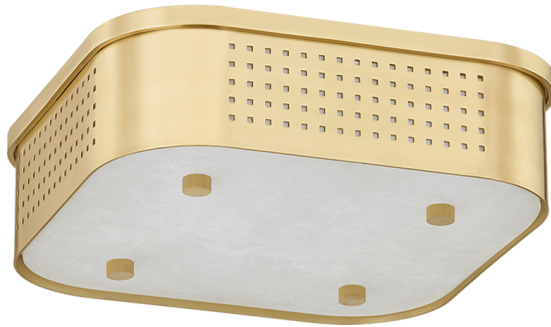

MADISON SQUARE

4114-AGB

Bringing two striking materials together, Madison Square features a thick panel of alabaster recessed into a sleek metal shade. Perforations in the shade add a graphic edge to this flush mount while facilitating side illumination. When the LED is illuminated, the milky alabaster comes alive with a warm, welcoming glow. Choose between two distinctive finish options: Aged Brass for a timeless elegance or Distressed Bronze for a more industrial feel.

*Due to the one-of-a-kind nature of the medium, exact colors and patterns may vary slightly from the image shown.

FINISHES

AGED BRASS

DIMENSIONS / SPECS

Height: 4.25"
Width/Diameter: 13.25"
Length: 13.25"
Canopy/Backplate: 13.25"
Product Weight: 14.3lb
Canopy/Backplate Shape: Square
Sloped Ceiling Compatible: No
Living Finish: No
Uplight Only: No

Shade 1: Alabaster
Shade 1 Top Length: 12.5"
Shade 1 Top Width: 12.5"
Shade 1 Height: 0.5"
Shade 2: Acrylic
Shade 2 Finish: White
Shade 2 Height: 2.5"

ELECTRICAL

Bulb 1

Bulb Included: N/A
Socket: Integrated LED
Max Wattage: 25
Bulb Quantity: 1
Cord Type: B & W TEFLON W/ GROUND WIRE
Dimmer Type: ELV, TRIAC
Gem Box Required (2"x3"): No
Dark Sky: No
CRI: 90
Color Temp.: 2700k
Lumens: 1200
Title 24: No
Field Serviceable: No

SHIPPING

Carton 1: 18" x 18" x 10"
Carton 1 Weight: 18lb
Shipping Method: Ground
Country of Origin: CN

FRONT