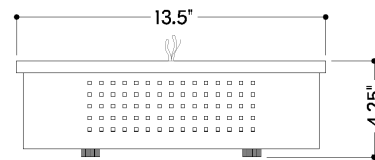

MADISON SQUARE

4114-AGB

Bringing two striking materials together, Madison Square features a thick panel of alabaster recessed into a sleek metal shade. Perforations in the shade add a graphic edge to this flush mount while facilitating side illumination. When the LED is illuminated, the milky alabaster comes alive with a warm, welcoming glow. Choose between two distinctive finish options: Aged Brass for a timeless elegance or Distressed Bronze for a more industrial feel.

*Due to the one-of-a-kind nature of the medium, exact colors and patterns may vary slightly from the image shown.

FINISHES

AGED BRASS

DIMENSIONS / SPECS

Height: 4.25"
Width/Diameter: 13.25"
Length: 13.25"
Canopy/Backplate: 13.25"
Product Weight: 14.3lb
Canopy/Backplate Shape: Square
Sloped Ceiling Compatible: No
Living Finish: No
Uplight Only: No

Shade 1: Alabaster
Shade 1 Top Length: 12.5"
Shade 1 Top Width: 12.5"
Shade 1 Height: 0.5"
Shade 2: Acrylic
Shade 2 Finish: White
Shade 2 Height: 2.5"

ELECTRICAL

Bulb 1

Bulb Included: N/A
Socket: Integrated LED
Max Wattage: 25
Bulb Quantity: 1
Cord Type: B & W TEFLON W/ GROUND WIRE
Dimmer Type: ELV, TRIAC
Gem Box Required (2"x3"): No
Dark Sky: No
CRI: 90
Color Temp.: 2700k
Lumens: 1200
Title 24: No
Field Serviceable: No

SHIPPING

Carton 1: 18" x 18" x 10"
Carton 1 Weight: 18lb
Shipping Method: Ground
Country of Origin: CN

FRONT