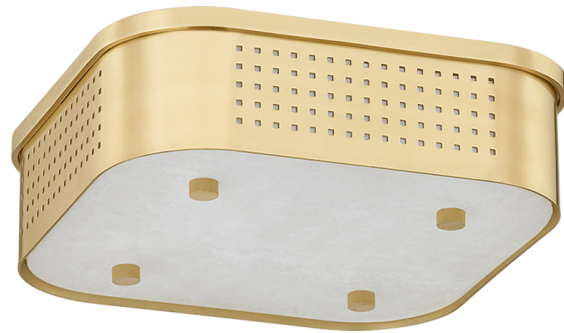

MADISON SQUARE

4114-AGB

Bringing two striking materials together, Madison Square features a thick panel of alabaster recessed into a sleek metal shade. Perforations in the shade add a graphic edge to this flush mount while facilitating side illumination. When the LED is illuminated, the milky alabaster comes alive with a warm, welcoming glow. Choose between two distinctive finish options: Aged Brass for a timeless elegance or Distressed Bronze for a more industrial feel.

*Due to the one-of-a-kind nature of the medium, exact colors and patterns may vary slightly from the image shown.

FINISHES

AGED BRASS

DIMENSIONS

Height: 4.25"
Width/Diameter: 13.25"
Length: 13.25"
Canopy/Backplate: 13.25"
Product Weight: 14.3lb
Canopy/Backplate Shape: Square
Sloped Ceiling Compatible: No
Living Finish: No
Uplight Only: No

Shade

Shade 1: Alabaster
Shade 1 Top Length: 12.5"
Shade 1 Top Width: 12.5"
Shade 1 Height: 0.5"
Shade 2: Acrylic
Shade 2 Finish: White
Shade 2 Height: 2.5"

ELECTRICAL

Bulb 1

Bulb Included: N/A
Socket: Integrated LED
Max Wattage: 25
Bulb Quantity: 1
Cord Type: B & W TEFLON W/ GROUND WIRE
Dimmer Type: ELV, TRIAC
Gem Box Required (2"x3"): No
Dark Sky: No
CRI: 90
Color Temp.: 2700k
Lumens: 1200
Title 24: No
Field Serviceable: No