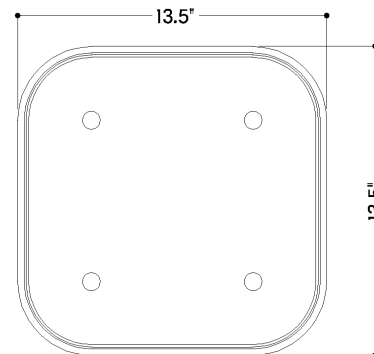

*Due to the one-of-a-kind nature of the medium, exact colors and patterns may vary slightly from the image shown.

FINISHES

AGED BRASS

DIMENSIONS

Height: 4.25"
Width/Diameter: 13.25"
Length: 13.25"
Canopy/Backplate: 13.25"
Product Weight: 14.3lb
Canopy/Backplate Shape: Square
Sloped Ceiling Compatible: No
Living Finish: No
Uplight Only: No

Shade

Shade 1: Alabaster
Shade 1 Top Length: 12.5"
Shade 1 Top Width: 12.5"
Shade 1 Height: 0.5"
Shade 2: Acrylic
Shade 2 Finish: White
Shade 2 Height: 2.5"

ELECTRICAL

Bulb 1

Bulb Included: N/A
Socket: Integrated LED
Max Wattage: 25
Bulb Quantity: 1
Cord Type: B & W TEFLON W/ GROUND WIRE
Dimmer Type: ELV, TRIAC
Gem Box Required (2"x3"): No
Dark Sky: No
CRI: 90
Color Temp.: 2700k
Lumens: 1200
Title 24: No
Field Serviceable: No

SHIPPING

Carton 1: 18" x 18" x 10"
Carton 1 Weight: 18lb
Shipping Method: Ground
Country of Origin: CN

FRONT

BOTTOM