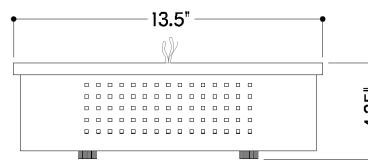

*Due to the one-of-a-kind nature of the medium, exact colors and patterns may vary slightly from the image shown.

FINISHES

DISTRESSED BRONZE

DIMENSIONS / SPECS

Height: 4.25"
Width/Diameter: 13.25"
Length: 13.25"
Canopy/Backplate: 13.25"
Product Weight: 14.3lb
Canopy/Backplate Shape: Square
Sloped Ceiling Compatible: No
Living Finish: No
Uplight Only: No

Shade 1: Alabaster
Shade 1 Top Length: 12.5"
Shade 1 Top Width: 12.5"
Shade 1 Height: 0.5"
Shade 2: Acrylic
Shade 2 Finish: White
Shade 2 Height: 2.5"

ELECTRICAL

Bulb 1
Bulb Included: N/A
Socket: Integrated LED
Max Wattage: 25
Bulb Quantity: 1
Cord Type: B & W TEFLON W/ GROUND WIRE
Dimmer Type: ELV, TRIAC
Gem Box Required (2"x3"): No
Dark Sky: No
CRI: 90
Color Temp.: 2700k
Lumens: 1200
Title 24: No
Field Serviceable: No

SHIPPING

Carton 1: 18" x 18" x 10"
Carton 1 Weight: 18lb
Shipping Method: Ground
Country of Origin: CN

FRONT

BOTTOM