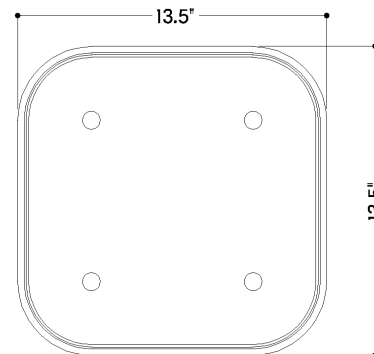

*Due to the one-of-a-kind nature of the medium, exact colors and patterns may vary slightly from the image shown.

FINISHES

DISTRESSED BRONZE

DIMENSIONS

Height: 4.25"
Width/Diameter: 13.25"
Length: 13.25"
Canopy/Backplate: 13.25"
Product Weight: 14.3lb
Canopy/Backplate Shape: Square
Sloped Ceiling Compatible: No
Living Finish: No
Uplight Only: No

Shade

Shade 1: Alabaster
Shade 1 Top Length: 12.5"
Shade 1 Top Width: 12.5"
Shade 1 Height: 0.5"
Shade 2: Acrylic
Shade 2 Finish: White
Shade 2 Height: 2.5"

ELECTRICAL

Bulb 1

Bulb Included: N/A
Socket: Integrated LED
Max Wattage: 25
Bulb Quantity: 1
Cord Type: B & W TEFLON W/ GROUND WIRE
Dimmer Type: ELV, TRIAC
Gem Box Required (2"x3"): No
Dark Sky: No
CRI: 90
Color Temp.: 2700k
Lumens: 1200
Title 24: No
Field Serviceable: No

SHIPPING

Carton 1: 18" x 18" x 10"
Carton 1 Weight: 18lb
Shipping Method: Ground
Country of Origin: CN

FRONT

BOTTOM