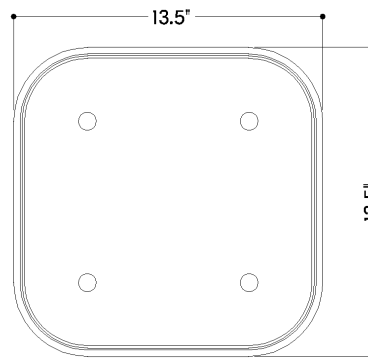

*Due to the one-of-a-kind nature of the medium, exact colors and patterns may vary slightly from the image shown.

FINISHES

DISTRESSED BRONZE

DIMENSIONS / SPECS

Height: 4.25"
Width/Diameter: 13.25"
Length: 13.25"
Canopy/Backplate: 13.25"
Product Weight: 14.3lb
Canopy/Backplate Shape: Square
Sloped Ceiling Compatible: No
Living Finish: No
Uplight Only: No

Shade 1: Alabaster
Shade 1 Top Length: 12.5"
Shade 1 Top Width: 12.5"
Shade 1 Height: 0.5"
Shade 2: Acrylic
Shade 2 Finish: White
Shade 2 Height: 2.5"

ELECTRICAL

Bulb 1
Bulb Included: N/A
Socket: Integrated LED
Max Wattage: 25
Bulb Quantity: 1
Cord Type: B & W TEFLON W/ GROUND WIRE
Dimmer Type: ELV, TRIAC
Gem Box Required (2"x3"): No
Dark Sky: No
CRI: 90
Color Temp.: 2700k
Lumens: 1200
Title 24: No
Field Serviceable: No

SHIPPING

Carton 1: 18" x 18" x 10"
Carton 1 Weight: 18lb
Shipping Method: Ground
Country of Origin: CN

FRONT

BOTTOM