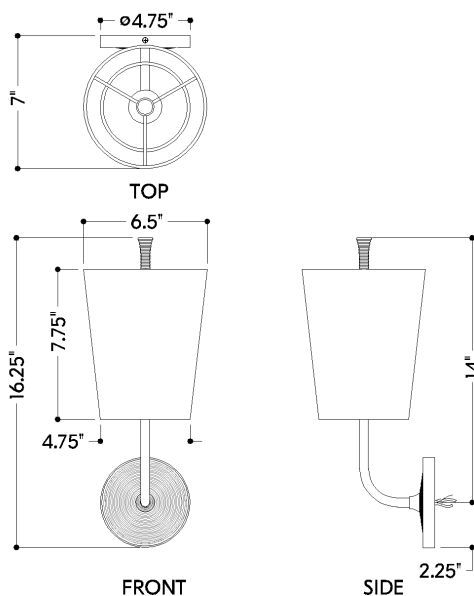

FINISHES

AGED BRASS

DIMENSIONS / SPECS

Height: 66"
Width/Diameter: 66"
Length: 66"
Minimum Height: 66"
Maximum Height: 66"
Canopy/Backplate: 4.75"
Hanging Type: 108" Premium Composite Cord
Product Weight: 66lb
Extension: 66"
Top to Center: 66"
Canopy/Backplate Shape: Round
Sloped Ceiling Compatible: No
Living Finish: Yes
Uplight Only: Yes
Min Extension: 66"
Max Extension: 66"

Shade 1: Linen
Shade 1 Finish: White
Shade 1 Top Width: 6.5"
Shade 1 Bottom L/W: 0" / 4.75"
Shade 1 Height: 7.75"

ELECTRICAL

Bulb 1

Bulb Included: No
Socket: E26 Medium Base
Bulb Type: A19
Max Wattage: 15
Bulb Quantity: 1
Wire Length: 500mm
Cord Type: ! New Cord Type
Dimmer Type: Incandescent
Switch Type: ON/OFF STOMP SWITCH
Gem Box Required (2"x3"): Yes
Dark Sky: Yes
CRI: 66
Color Temp.: 66k
Lumens: 66
Title 24: Yes
Field Serviceable: No

Battery

Battery Powered: Yes
Battery Included: Yes
Battery Life: ! New Battery Life !

GLADSTONE

4116-AGB

SHIPPING

Carton 1: 19" x 10" x 11"

Carton 1 Weight: 3lb

Shipping Method: Ground