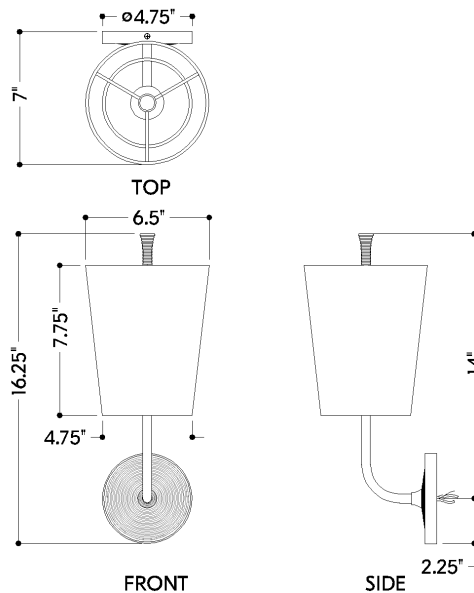

FINISHES

AGED BRASS

DIMENSIONS

Height: 66"
Width/Diameter: 66"
Length: 66"
Minimum Height: 66"
Maximum Height: 66"
Canopy/Backplate: 4.75"
Hanging Type: 108" Premium Composite Cord
Product Weight: 66lb
Extension: 66"
Top to Center: 66"
Canopy/Backplate Shape: Round
Sloped Ceiling Compatible: No
Living Finish: Yes
Uplight Only: Yes

Shade

Shade 1: Linen
Shade 1 Finish: White
Shade 1 Top Width: 6.5"
Shade 1 Bottom L/W: 0" / 4.75"
Shade 1 Height: 7.75"

ELECTRICAL

Bulb 1

Bulb Included: No
Socket: E26 Medium Base
Bulb Type: A19
Max Wattage: 15
Bulb Quantity: 1
Wire Length: 500mm
Cord Type: ! New Cord Type
Dimmer Type: Incandescent
Switch Type: ON/OFF STOMP SWITCH
Gem Box Required (2"x3"): Yes
Dark Sky: Yes
CRI: 66
Color Temp.: 66k
Lumens: 66
Title 24: Yes
Field Serviceable: No

Battery

Battery Powered: Yes
Battery Included: Yes
Battery Life: ! New Battery Life !

GLADSTONE

4116-AGB

SHIPPING

Carton 1: 19" x 10" x 11"

Carton 1 Weight: 3lb

Shipping Method: Ground