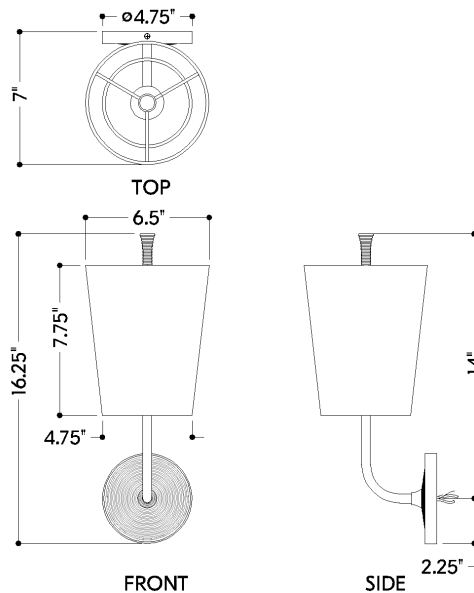

GLADSTONE

4116-AGB

The Gladstone sconce is a timeless tribute to playful shapes and contemporary geometries. Featuring a tapered white linen shade with a large opening at the top, it creates a powerful uplight, brightening up dark ceilings to make a room feel more spacious. The distinctive swirled backplate and matching finial add contemporary whimsy. Available in two finishes; Aged Brass and Distressed Bronze.

FINISHES

AGED BRASS

DIMENSIONS

Height: 66"
Width/Diameter: 66"
Length: 66"
Minimum Height: 66"
Maximum Height: 66"
Canopy/Backplate: 4.75"
Hanging Type: 108" Premium Composite Cord
Product Weight: 66lb
Extension: 66"
Top to Center: 66"
Canopy/Backplate Shape: Round
Sloped Ceiling Compatible: No
Living Finish: Yes
Uplight Only: Yes

Shade

Shade 1: Linen
Shade 1 Finish: White
Shade 1 Top Width: 6.5"
Shade 1 Bottom L/W: 0" / 4.75"
Shade 1 Height: 7.75"

ELECTRICAL

Bulb 1

Bulb Included: No
Socket: E26 Medium Base
Bulb Type: A19
Max Wattage: 15
Bulb Quantity: 1
Wire Length: 500mm
Cord Type: ! New Cord Type
Dimmer Type: Incandescent
Switch Type: ON/OFF STOMP SWITCH
Gem Box Required (2"x3"): Yes
Dark Sky: Yes
CRI: 66
Color Temp.: 66k
Lumens: 66
Title 24: Yes
Field Serviceable: No

Battery

Battery Powered: Yes
Battery Included: Yes
Battery Life: ! New Battery Life !