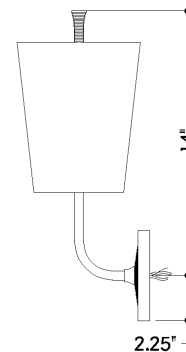

FINISHES

DISTRESSED BRONZE

DIMENSIONS / SPECS

Height: 66"
Width/Diameter: 66"
Length: 66"
Minimum Height: 66"
Maximum Height: 66"
Canopy/Backplate: 4.75"
Hanging Type: 108" Premium Composite Cord
Product Weight: 66lb
Extension: 66"
Top to Center: 66"
Canopy/Backplate Shape: Round
Sloped Ceiling Compatible: No
Living Finish: Yes
Uplight Only: Yes
Min Extension: 66"
Max Extension: 66"

Shade 1: Linen
Shade 1 Finish: White
Shade 1 Top Width: 6.5"
Shade 1 Bottom L/W: 0" / 4.75"
Shade 1 Height: 7.75"

ELECTRICAL

Bulb 1

Bulb Included: No
Socket: E26 Medium Base
Bulb Type: A19
Max Wattage: 15
Bulb Quantity: 1
Wire Length: 500mm
Cord Type: ! New Cord Type
Dimmer Type: Incandescent
Switch Type: ON/OFF STOMP SWITCH
Gem Box Required (2"x3"): Yes
Dark Sky: Yes
CRI: 66
Color Temp.: 66k
Lumens: 66
Title 24: Yes
Field Serviceable: No

Battery

Battery Powered: Yes
Battery Included: Yes
Battery Life: ! New Battery Life !

TOP

FRONT

SIDE

GLADSTONE

4116-DB

SHIPPING

Carton 1: 19" x 10" x 11"

Carton 1 Weight: 3lb

Shipping Method: Ground

Country of Origin: CN