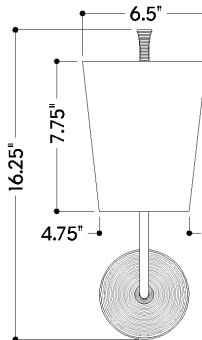

GLADSTONE

4116-DB

The Gladstone sconce is a timeless tribute to playful shapes and contemporary geometries. Featuring a tapered white linen shade with a large opening at the top, it creates a powerful uplight, brightening up dark ceilings to make a room feel more spacious. The distinctive swirled backplate and matching finial add contemporary whimsy. Available in two finishes; Aged Brass and Distressed Bronze.

FINISHES

DISTRESSED BRONZE

DIMENSIONS / SPECS

Height: 66"
Width/Diameter: 66"
Length: 66"
Minimum Height: 66"
Maximum Height: 66"
Canopy/Backplate: 4.75"
Hanging Type: 108" Premium Composite Cord
Product Weight: 66lb
Extension: 66"
Top to Center: 66"
Canopy/Backplate Shape: Round
Sloped Ceiling Compatible: No
Living Finish: Yes
Uplight Only: Yes
Min Extension: 66"
Max Extension: 66"

Shade 1: Linen
Shade 1 Finish: White
Shade 1 Top Width: 6.5"
Shade 1 Bottom L/W: 0" / 4.75"
Shade 1 Height: 7.75"

ELECTRICAL

Bulb 1

Bulb Included: No
Socket: E26 Medium Base
Bulb Type: A19
Max Wattage: 15
Bulb Quantity: 1
Wire Length: 500mm
Cord Type: ! New Cord Type
Dimmer Type: Incandescent
Switch Type: ON/OFF STOMP SWITCH
Gem Box Required (2"x3"): Yes
Dark Sky: Yes
CRI: 66
Color Temp.: 66k
Lumens: 66
Title 24: Yes
Field Serviceable: No

Battery

Battery Powered: Yes
Battery Included: Yes
Battery Life: ! New Battery Life !

FRONT