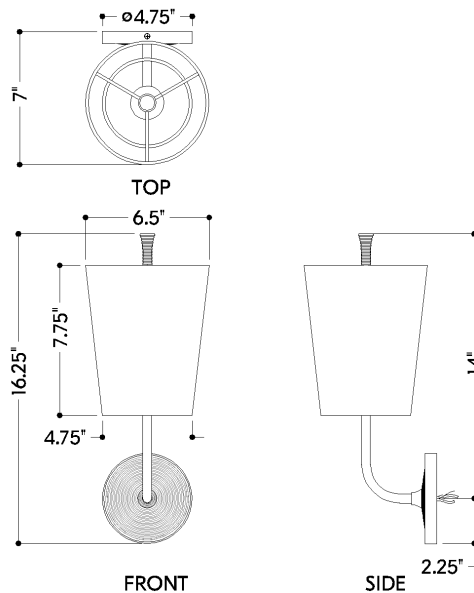

FINISHES

DISTRESSED BRONZE

DIMENSIONS

Height: 66"
Width/Diameter: 66"
Length: 66"
Minimum Height: 66"
Maximum Height: 66"
Canopy/Backplate: 4.75"
Hanging Type: 108" Premium Composite Cord
Product Weight: 66lb
Extension: 66"
Top to Center: 66"
Canopy/Backplate Shape: Round
Sloped Ceiling Compatible: No
Living Finish: Yes
Uplight Only: Yes

Shade

Shade 1: Linen
Shade 1 Finish: White
Shade 1 Top Width: 6.5"
Shade 1 Bottom L/W: 0" / 4.75"
Shade 1 Height: 7.75"

ELECTRICAL

Bulb 1

Bulb Included: No
Socket: E26 Medium Base
Bulb Type: A19
Max Wattage: 15
Bulb Quantity: 1
Wire Length: 500mm
Cord Type: ! New Cord Type
Dimmer Type: Incandescent
Switch Type: ON/OFF STOMP SWITCH
Gem Box Required (2"x3"): Yes
Dark Sky: Yes
CRI: 66
Color Temp.: 66k
Lumens: 66
Title 24: Yes
Field Serviceable: No

Battery

Battery Powered: Yes
Battery Included: Yes
Battery Life: ! New Battery Life !

GLADSTONE

4116-DB

SHIPPING

Carton 1: 19" x 10" x 11"

Carton 1 Weight: 3lb

Shipping Method: Ground