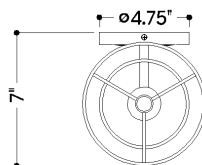

GLADSTONE

4116-DB

The Gladstone sconce is a timeless tribute to playful shapes and contemporary geometries. Featuring a tapered white linen shade with a large opening at the top, it creates a powerful uplight, brightening up dark ceilings to make a room feel more spacious. The distinctive swirled backplate and matching finial add contemporary whimsy. Available in two finishes; Aged Brass and Distressed Bronze.

FINISHES

DISTRESSED BRONZE

DIMENSIONS / SPECS

Height: 66"
Width/Diameter: 66"
Length: 66"
Minimum Height: 66"
Maximum Height: 66"
Canopy/Backplate: 4.75"
Hanging Type: 108" Premium Composite Cord
Product Weight: 66lb
Extension: 66"
Top to Center: 66"
Canopy/Backplate Shape: Round
Sloped Ceiling Compatible: No
Living Finish: Yes
Uplight Only: Yes
Min Extension: 66"
Max Extension: 66"

Shade 1: Linen
Shade 1 Finish: White
Shade 1 Top Width: 6.5"
Shade 1 Bottom L/W: 0" / 4.75"
Shade 1 Height: 7.75"

ELECTRICAL

Bulb 1

Bulb Included: No
Socket: E26 Medium Base
Bulb Type: A19
Max Wattage: 15
Bulb Quantity: 1
Wire Length: 500mm
Cord Type: ! New Cord Type
Dimmer Type: Incandescent
Switch Type: ON/OFF STOMP SWITCH
Gem Box Required (2"x3"): Yes
Dark Sky: Yes
CRI: 66
Color Temp.: 66k
Lumens: 66
Title 24: Yes
Field Serviceable: No

Battery

Battery Powered: Yes
Battery Included: Yes
Battery Life: ! New Battery Life !

TOP