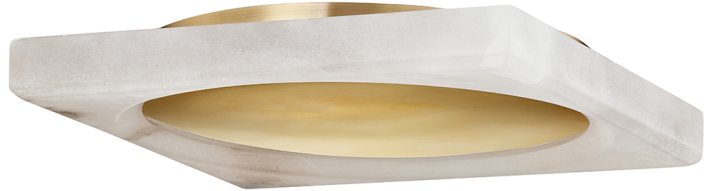

HAMEL

416-13-VB

Mixing materials and playing with shapes, Hamel places a metal disc shade in front of a natural stone backplate. An LED behind the shade backlights the Vintage Brass or Burnished Nickel finish and flows through to illuminate the alabaster with a soft glow. Available as a sconce or a flush mount in two different sizes.

*Due to the one-of-a-kind nature of the medium, exact colors and patterns may vary slightly from the image shown.

FINISHES

VINTAGE BRASS

Coastal Suitable Finish (EPM): No

DIMENSIONS

Height: 2.25"

Width/Diameter: 13"

Length: 13"

Canopy/Backplate: 11.25"

Product Weight: 15.5lb

Extension: 2.25"

Top to Center: 6.5"

Canopy/Backplate Shape: Round

Sloped Ceiling Compatible: No

Living Finish: No

Uplight Only: No

Shade

Shade 1: Brass

Shade 1 Top Width: 8.25"

ELECTRICAL

Bulb 1

Bulb Included: N/A

Socket: Integrated LED