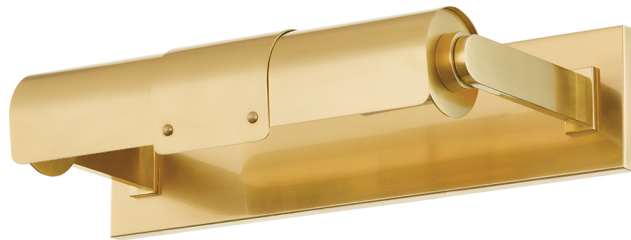

ONEONTA

4215-AGB

Oneonta elevates traditional picture lighting. The layered metalwork creates a telescoping effect that draws the eye to the fixture and the work of art it illuminates.

FINISHES

AGED BRASS

DIMENSIONS / SPECS

Height: 3.5"

Width/Diameter: 15.25"

Product Weight: 4.96lb

Extension: 7"

Top to Center: 1.75"

Canopy/Backplate Shape: Rectangle

Sloped Ceiling Compatible: No

Living Finish: No

Uplight Only: No

ELECTRICAL

Bulb 1

Bulb Included: No

Socket: E26 Medium Base

Bulb Type: A19

Max Wattage: 6

Bulb Quantity: 1

Gem Box Required (2"x3"): Yes

Dark Sky: No

SHIPPING

Carton 1: 19" x 11" x 8"

Carton 1 Weight: 7lb

Shipping Method: Ground

Country of Origin: CN