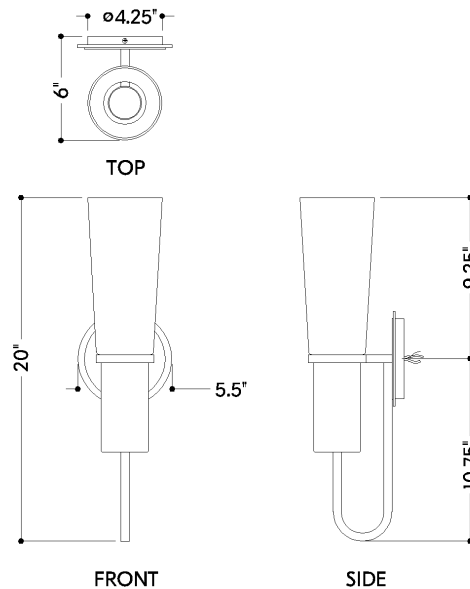

VANCOUVER

4220-AGB

Embodying understated elegance, this versatile sconce features a hurricane lamp made from clear glass supported by an Aged Brass or Old Bronze frame. Within the shade is an energy-efficient LED encased in an opal glossy glass tube, diffusing light evenly throughout small spaces.

FINISHES

AGED BRASS

DIMENSIONS

Height: 66"
Width/Diameter: 66"
Length: 66"
Minimum Height: 66"
Maximum Height: 66"
Canopy/Backplate: 4.75"
Hanging Type: 108" Premium Composite Cord
Product Weight: 66lb
Extension: 66"
Top to Center: 66"
Canopy/Backplate Shape: Round
Sloped Ceiling Compatible: No
Living Finish: Yes
Uplight Only: Yes

Shade

Shade 1: Acrylic
Shade 1 Finish: Clear
Shade 1 Top Width: 2"
Shade 1 Height: 12.75"
Shade 2: Glass
Shade 2 Finish: Opal Shiny
Shade 2 Top Width: 4.25"
Shade 2 Bottom L/W: 0" / 2.75"
Shade 2 Height: 14.75"

ELECTRICAL

Bulb 1

Bulb Included: N/A
Socket: Integrated LED
Max Wattage: 8
Bulb Quantity: 1
Wire Length: 500mm
Cord Type: ! New Cord Type
Dimmer Type: Incandescent
Switch Type: ON/OFF STOMP SWITCH
Gem Box Required (2"x3"): Yes
Dark Sky: Yes
CRI: 66
Color Temp.: 66k
Lumens: 66
Title 24: Yes
Field Serviceable: No