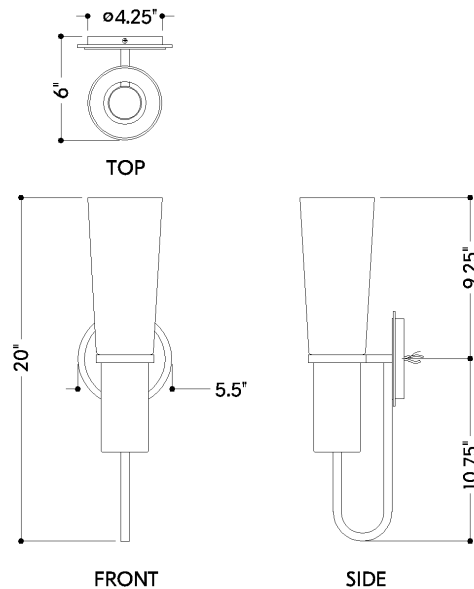

VANCOUVER

4220-AGB

Embodying understated elegance, this versatile sconce features a hurricane lamp made from clear glass supported by an Aged Brass or Old Bronze frame. Within the shade is an energy-efficient LED encased in an opal glossy glass tube, diffusing light evenly throughout small spaces.

FINISHES

AGED BRASS

DIMENSIONS

Height: 66"
Width/Diameter: 66"
Length: 66"
Minimum Height: 66"
Maximum Height: 66"
Canopy/Backplate: 4.75"
Hanging Type: 108" Premium Composite Cord
Product Weight: 66lb
Extension: 66"
Top to Center: 66"
Canopy/Backplate Shape: Round
Sloped Ceiling Compatible: No
Living Finish: Yes
Uplight Only: Yes

Shade

Shade 1: Acrylic
Shade 1 Finish: Clear
Shade 1 Top Width: 2"
Shade 1 Height: 12.75"
Shade 2: Glass
Shade 2 Finish: Opal Shiny
Shade 2 Top Width: 4.25"
Shade 2 Bottom L/W: 0" / 2.75"
Shade 2 Height: 14.75"

ELECTRICAL

Bulb 1

Bulb Included: N/A
Socket: Integrated LED
Max Wattage: 8
Bulb Quantity: 1
Wire Length: 500mm
Cord Type: ! New Cord Type
Dimmer Type: Incandescent
Switch Type: ON/OFF STOMP SWITCH
Gem Box Required (2"x3"): Yes
Dark Sky: Yes
CRI: 66
Color Temp.: 66k
Lumens: 66
Title 24: Yes
Field Serviceable: No