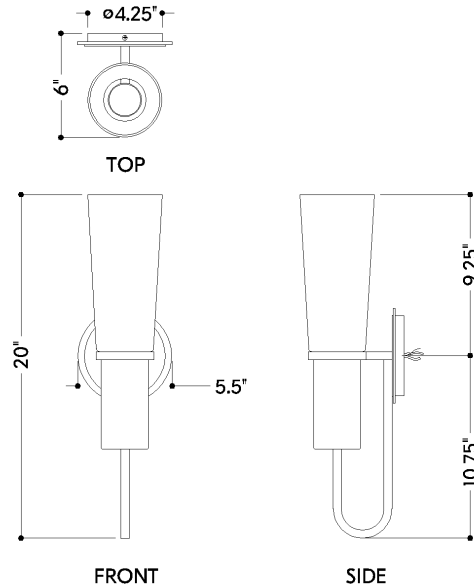

VANCOUVER

4220-OB

Embodying understated elegance, this versatile sconce features a hurricane lamp made from clear glass supported by an Aged Brass or Old Bronze frame. Within the shade is an energy-efficient LED encased in an opal glossy glass tube, diffusing light evenly throughout small spaces.

FINISHES

OLD BRONZE

DIMENSIONS

Height: 66"
Width/Diameter: 66"
Length: 66"
Minimum Height: 66"
Maximum Height: 66"
Canopy/Backplate: 4.75"
Hanging Type: 108" Premium Composite Cord
Product Weight: 66lb
Extension: 66"
Top to Center: 66"
Canopy/Backplate Shape: Round
Sloped Ceiling Compatible: No
Living Finish: Yes
Uplight Only: Yes

Shade

Shade 1: Acrylic
Shade 1 Finish: White
Shade 1 Top Width: 2"
Shade 1 Height: 12.75"
Shade 2: Glass
Shade 2 Finish: Opal Shiny
Shade 2 Top Width: 4.25"
Shade 2 Bottom L/W: 0" / 2.75"
Shade 2 Height: 14.75"

ELECTRICAL

Bulb 1

Bulb Included: N/A
Socket: Integrated LED
Max Wattage: 8
Bulb Quantity: 1
Wire Length: 500mm
Cord Type: ! New Cord Type
Dimmer Type: Incandescent
Switch Type: ON/OFF STOMP SWITCH
Gem Box Required (2"x3"): Yes
Dark Sky: Yes
CRI: 66
Color Temp.: 66k
Lumens: 66
Title 24: Yes
Field Serviceable: No