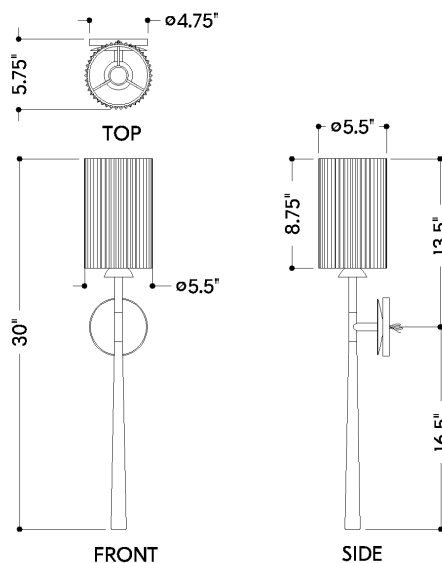

STERLING

4230-VGL

A pleated shade and elongated, slender stem define the simple, chic Sterling sconce. Beneath the architectural shade, an inverted bobèche introduces a sense of softness. Finished in Vintage Gold Leaf, this fixture follows in the tradition of a torch but with contemporary sophistication.

FINISHES

VINTAGE GOLD LEAF

DIMENSIONS

Height: 66"
Width/Diameter: 66"
Length: 66"
Minimum Height: 66"
Maximum Height: 66"
Canopy/Backplate: 4.75"
Hanging Type: 108" Premium Composite Cord
Product Weight: 66lb
Extension: 66"
Top to Center: 66"
Canopy/Backplate Shape: Round
Sloped Ceiling Compatible: No
Living Finish: Yes
Uplight Only: Yes

Shade

Shade 1: Linen
Shade 1 Finish: White Pleated
Shade 1 Top Width: 5.5"
Shade 1 Bottom L/W: 0" / 5.5"
Shade 1 Height: 8.75"

ELECTRICAL

Bulb 1

Bulb Included: No
Socket: E12 Candelabra Base
Bulb Type: B11
Max Wattage: 8
Bulb Quantity: 1
Wire Length: 500mm
Cord Type: ! New Cord Type
Dimmer Type: Incandescent
Switch Type: ON/OFF STOMP SWITCH
Gem Box Required (2"x3"): Yes
Dark Sky: Yes
CRI: 66
Color Temp.: 66k
Lumens: 66
Title 24: Yes
Field Serviceable: No

Battery

Battery Powered: Yes
Battery Included: Yes
Battery Life: ! New Battery Life !

STERLING

4230-VGL

SHIPPING

Carton 1: 28" x 9" x 11"

Carton 1 Weight: 7lb

Shipping Method: Ground