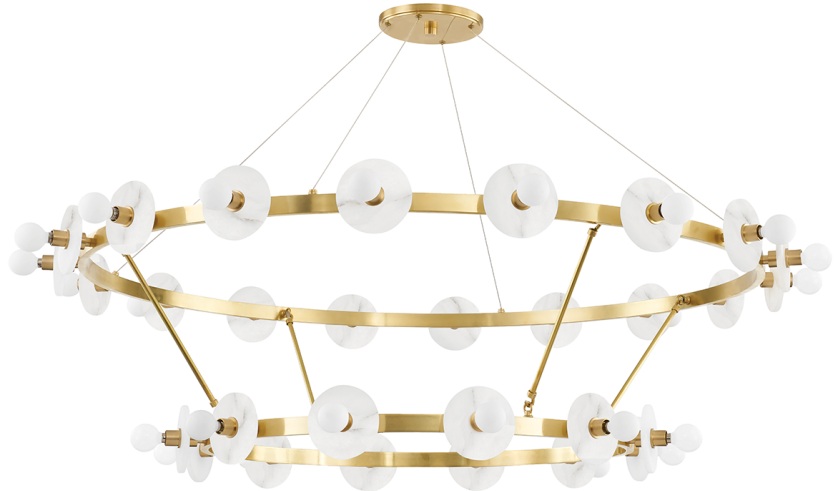

AUSTEN

4262-AGB

*Due to the one-of-a-kind nature of the medium, exact colors and patterns may vary slightly from the image shown.

FINISHES

AGED BRASS (AGB)

AGED BRASS/OLD BRONZE (AOB)

Coastal Suitable Finish (EPM): No

DIMENSIONS

Height: 36.5"

Width/Diameter: 58"

Minimum Height: 36.5"

Maximum Height: 127"

Canopy/Backplate: 8"

Product Weight: 45.1lb

Top to Center: 4"

Canopy/Backplate Shape: Rectangle

Sloped Ceiling Compatible: No

Living Finish: No

Uplight Only: No

Shade

Shade 1: Alabaster

Shade 1 Top Width: 4.73"

ELECTRICAL

Bulb 1

Bulb Included: No

Socket: E12 Candelabra Base

Bulb Type: B11

Max Wattage: 6

Bulb Quantity: 30

Bulb Included: No

Gem Box Required (2"x3"): No