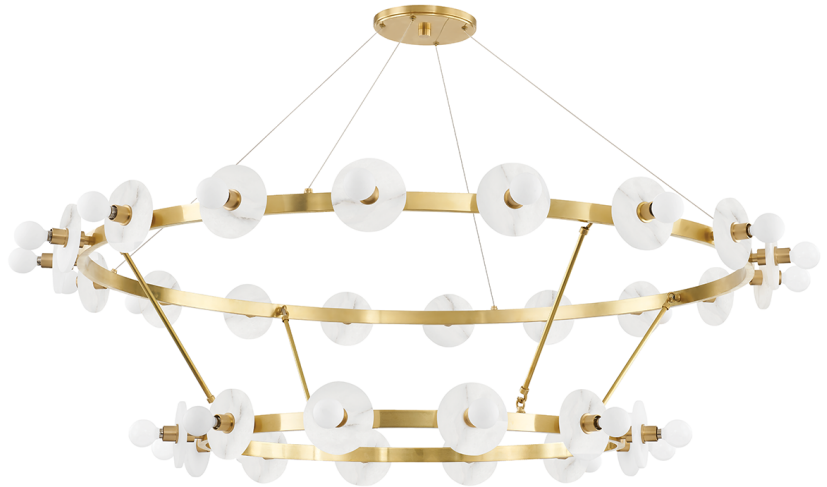

AUSTEN

4262-AGB

*Due to the one-of-a-kind nature of the medium, exact colors and patterns may vary slightly from the image shown.

FINISHES

AGED BRASS

DIMENSIONS / SPECS

Height: 66"
Width/Diameter: 66"
Length: 66"
Minimum Height: 66"
Maximum Height: 66"
Canopy/Backplate: 8"
Hanging Type: 108" Premium Composite Cord
Product Weight: 66lb
Extension: 66"
Top to Center: 66"
Canopy/Backplate Shape: Rectangle
Sloped Ceiling Compatible: No
Living Finish: Yes
Uplight Only: Yes
Min Extension: 66"
Max Extension: 66"

Shade 1: Alabaster
Shade 1 Top Width: 4.73"

ELECTRICAL

Bulb 1

Bulb Included: No
Socket: E12 Candelabra Base
Bulb Type: B11
Max Wattage: 6
Bulb Quantity: 30
Wire Length: 500mm
Cord Type: ! New Cord Type
Dimmer Type: Incandescent
Switch Type: ON/OFF STOMP SWITCH
Gem Box Required (2"x3"): Yes
Dark Sky: Yes
CRI: 66
Color Temp.: 66k
Lumens: 66
Title 24: Yes
Field Serviceable: No