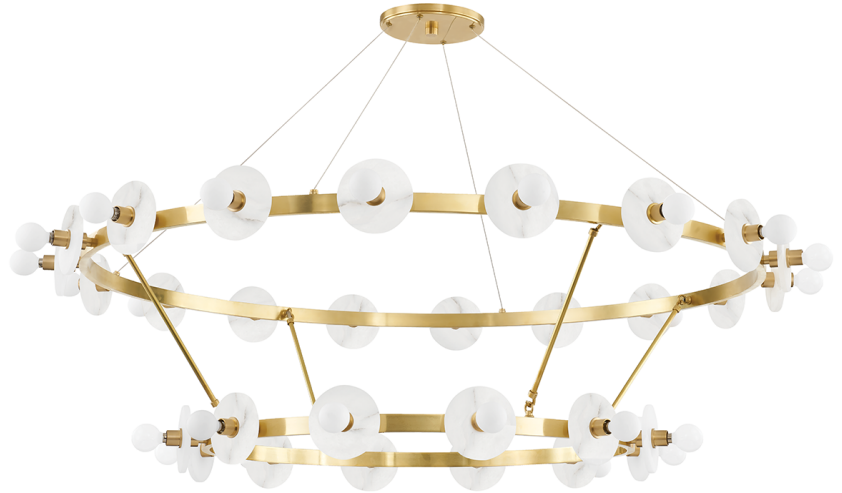

AUSTEN

4262-AGB

*Due to the one-of-a-kind nature of the medium, exact colors and patterns may vary slightly from the image shown.

FINISHES

AGED BRASS

DIMENSIONS

Height: 66"
Width/Diameter: 66"
Length: 66"
Minimum Height: 66"
Maximum Height: 66"
Canopy/Backplate: 8"
Hanging Type: 108" Premium Composite Cord
Product Weight: 66lb
Extension: 66"
Top to Center: 66"
Canopy/Backplate Shape: Rectangle
Sloped Ceiling Compatible: No
Living Finish: Yes
Uplight Only: Yes

Shade

Shade 1: Alabaster
Shade 1 Top Width: 4.73"

ELECTRICAL

Bulb 1

Bulb Included: No
Socket: E12 Candelabra Base
Bulb Type: B11
Max Wattage: 6
Bulb Quantity: 30
Wire Length: 500mm
Cord Type: ! New Cord Type
Dimmer Type: Incandescent
Switch Type: ON/OFF STOMP SWITCH
Gem Box Required (2"x3"): Yes
Dark Sky: Yes
CRI: 66
Color Temp.: 66k
Lumens: 66
Title 24: Yes
Field Serviceable: No