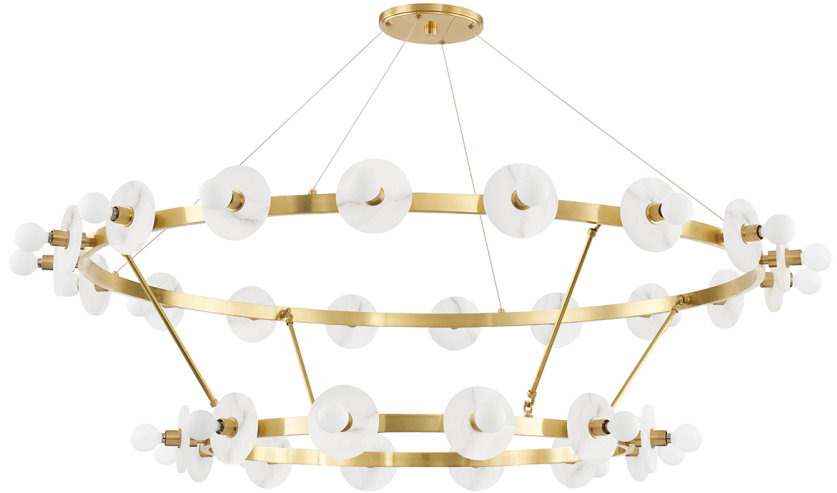

AUSTEN

4262-AGB

*Due to the one-of-a-kind nature of the medium, exact colors and patterns may vary slightly from the image shown.

FINISHES

AGED BRASS

DIMENSIONS

Height: 66"
Width/Diameter: 66"
Length: 66"
Minimum Height: 66"
Maximum Height: 66"
Canopy/Backplate: 8"
Hanging Type: 108" Premium Composite Cord
Product Weight: 66lb
Extension: 66"
Top to Center: 66"
Canopy/Backplate Shape: Rectangle
Sloped Ceiling Compatible: No
Living Finish: Yes
Uplight Only: Yes

Shade

Shade 1: Alabaster
Shade 1 Top Width: 4.73"

ELECTRICAL

Bulb 1

Bulb Included: No
Socket: E12 Candelabra Base
Bulb Type: B11
Max Wattage: 6
Bulb Quantity: 30
Wire Length: 500mm
Cord Type: ! New Cord Type
Dimmer Type: Incandescent
Switch Type: ON/OFF STOMP SWITCH
Gem Box Required (2"x3"): Yes
Dark Sky: Yes
CRI: 66
Color Temp.: 66k
Lumens: 66
Title 24: Yes
Field Serviceable: No