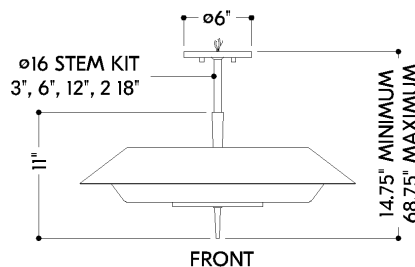

WESTPORT

4304-AGB/SBK

Daring to improve on an iconic Italian mid-century modern design, we bring together three layers, each remarkable in their own right, to make our Westport family. The top layer is the trio of skinny torch holders, bearing tubular incandescent bulbs on exaggerated socket holders. The back layer is a stepped starburst backplate, stretching out in a retro flare. Westport's middle layer is a softened-edge diamond pane of concave glass, adding mystery and allure while tracing a shape that informs the whole.

FINISHES

AGED BRASS w/ SOFT BLACK

DIMENSIONS / SPECS

Height: 66"
Width/Diameter: 66"
Length: 66"
Minimum Height: 66"
Maximum Height: 66"
Canopy/Backplate: 6"
Hanging Type: 108" Premium Composite Cord
Product Weight: 66lb
Extension: 66"
Top to Center: 66"
Canopy/Backplate Shape: Round
Sloped Ceiling Compatible: No
Living Finish: Yes
Uplight Only: Yes
Min Extension: 66"
Max Extension: 66"

Shade 1: Glass
Shade 1 Finish: Opal Matte
Shade 1 Top Width: 20.25"
Shade 1 Height: 4.5"

ELECTRICAL

Bulb 1

Bulb Included: No
Socket: E12 Candelabra Base
Bulb Type: B11
Max Wattage: 8
Bulb Quantity: 4
Wire Length: 500mm
Cord Type: ! New Cord Type
Dimmer Type: Incandescent
Switch Type: ON/OFF STOMP SWITCH
Gem Box Required (2"x3"): Yes
Dark Sky: Yes
CRI: 66
Color Temp.: 66k
Lumens: 66
Title 24: Yes
Field Serviceable: No

Battery

Battery Powered: Yes
Battery Included: Yes
Battery Life: ! New Battery Life !