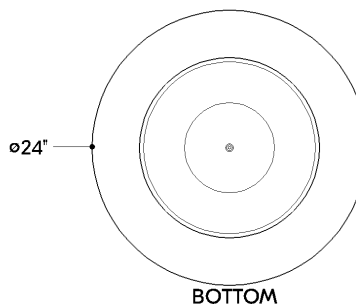

WESTPORT

4304-AGB/SBK

Daring to improve on an iconic Italian mid-century modern design, we bring together three layers, each remarkable in their own right, to make our Westport family. The top layer is the trio of skinny torch holders, bearing tubular incandescent bulbs on exaggerated socket holders. The back layer is a stepped starburst backplate, stretching out in a retro flare. Westport's middle layer is a softened-edge diamond pane of concave glass, adding mystery and allure while tracing a shape that informs the whole.

FINISHES

AGED BRASS w/ SOFT BLACK

DIMENSIONS / SPECS

Height: 66"
Width/Diameter: 66"
Length: 66"
Minimum Height: 66"
Maximum Height: 66"
Canopy/Backplate: 6"
Hanging Type: 108" Premium Composite Cord
Product Weight: 66lb
Extension: 66"
Top to Center: 66"
Canopy/Backplate Shape: Round
Sloped Ceiling Compatible: No
Living Finish: Yes
Uplight Only: Yes
Min Extension: 66"
Max Extension: 66"

Shade 1: Glass
Shade 1 Finish: Opal Matte
Shade 1 Top Width: 20.25"
Shade 1 Height: 4.5"

ELECTRICAL

Bulb 1

Bulb Included: No
Socket: E12 Candelabra Base
Bulb Type: B11
Max Wattage: 8
Bulb Quantity: 4
Wire Length: 500mm
Cord Type: ! New Cord Type
Dimmer Type: Incandescent
Switch Type: ON/OFF STOMP SWITCH
Gem Box Required (2"x3"): Yes
Dark Sky: Yes
CRI: 66
Color Temp.: 66k
Lumens: 66
Title 24: Yes
Field Serviceable: No

Battery

Battery Powered: Yes
Battery Included: Yes
Battery Life: ! New Battery Life !