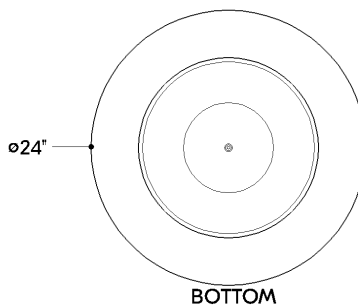

FINISHES

AGED BRASS w/ SOFT BLACK

DIMENSIONS

Height: 66"
Width/Diameter: 66"
Length: 66"
Minimum Height: 66"
Maximum Height: 66"
Canopy/Backplate: 6"
Hanging Type: 108" Premium Composite Cord
Product Weight: 66lb
Extension: 66"
Top to Center: 66"
Canopy/Backplate Shape: Round
Sloped Ceiling Compatible: No
Living Finish: Yes
Uplight Only: Yes

Shade

Shade 1: Glass
Shade 1 Finish: Opal Matte
Shade 1 Top Width: 20.25"
Shade 1 Height: 4.5"

ELECTRICAL

Bulb 1

Bulb Included: No
Socket: E12 Candelabra Base
Bulb Type: B11
Max Wattage: 8
Bulb Quantity: 4
Wire Length: 500mm
Cord Type: ! New Cord Type
Dimmer Type: Incandescent
Switch Type: ON/OFF STOMP SWITCH
Gem Box Required (2"x3"): Yes
Dark Sky: Yes
CRI: 66
Color Temp.: 66k
Lumens: 66
Title 24: Yes
Field Serviceable: No

Battery

Battery Powered: Yes
Battery Included: Yes
Battery Life: ! New Battery Life !

WESTPORT

4304-AGB/SBK

SHIPPING

Carton 1: 36" x 27" x 13"

Carton 1 Weight: 25lb

Shipping Method: Ground