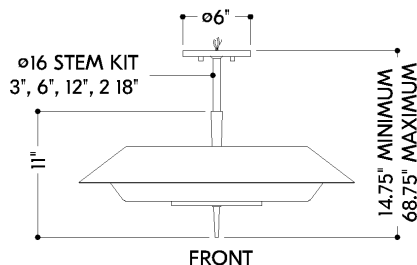

FINISHES

AGED BRASS w/ SOFT BLACK

DIMENSIONS

Height: 66"
Width/Diameter: 66"
Length: 66"
Minimum Height: 66"
Maximum Height: 66"
Canopy/Backplate: 6"
Hanging Type: 108" Premium Composite Cord
Product Weight: 66lb
Extension: 66"
Top to Center: 66"
Canopy/Backplate Shape: Round
Sloped Ceiling Compatible: No
Living Finish: Yes
Uplight Only: Yes

Shade

Shade 1: Glass
Shade 1 Finish: Opal Matte
Shade 1 Top Width: 20.25"
Shade 1 Height: 4.5"

ELECTRICAL

Bulb 1

Bulb Included: No
Socket: E12 Candelabra Base
Bulb Type: B11
Max Wattage: 8
Bulb Quantity: 4
Wire Length: 500mm
Cord Type: ! New Cord Type
Dimmer Type: Incandescent
Switch Type: ON/OFF STOMP SWITCH
Gem Box Required (2"x3"): Yes
Dark Sky: Yes
CRI: 66
Color Temp.: 66k
Lumens: 66
Title 24: Yes
Field Serviceable: No

Battery

Battery Powered: Yes
Battery Included: Yes
Battery Life: ! New Battery Life !

WESTPORT

4304-AGB/SBK

SHIPPING

Carton 1: 36" x 27" x 13"

Carton 1 Weight: 25lb

Shipping Method: Ground