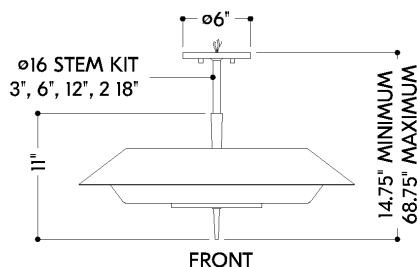

WESTPORT

4304-AGB/SBK

Daring to improve on an iconic Italian mid-century modern design, we bring together three layers, each remarkable in their own right, to make our Westport family. The top layer is the trio of skinny torch holders, bearing tubular incandescent bulbs on exaggerated socket holders. The back layer is a stepped starburst backplate, stretching out in a retro flare. Westport's middle layer is a softened-edge diamond pane of concave glass, adding mystery and allure while tracing a shape that informs the whole.

FINISHES

AGED BRASS w/ SOFT BLACK

DIMENSIONS

Height: 66"
Width/Diameter: 66"
Length: 66"
Minimum Height: 66"
Maximum Height: 66"
Canopy/Backplate: 6"
Hanging Type: 108" Premium Composite Cord
Product Weight: 66lb
Extension: 66"
Top to Center: 66"
Canopy/Backplate Shape: Round
Sloped Ceiling Compatible: No
Living Finish: Yes
Uplight Only: Yes

Shade

Shade 1: Glass
Shade 1 Finish: Opal Matte
Shade 1 Top Width: 20.25"
Shade 1 Height: 4.5"

ELECTRICAL

Bulb 1

Bulb Included: No
Socket: E12 Candelabra Base
Bulb Type: B11
Max Wattage: 8
Bulb Quantity: 4
Wire Length: 500mm
Cord Type: ! New Cord Type
Dimmer Type: Incandescent
Switch Type: ON/OFF STOMP SWITCH
Gem Box Required (2"x3"): Yes
Dark Sky: Yes
CRI: 66
Color Temp.: 66k
Lumens: 66
Title 24: Yes
Field Serviceable: No

Battery

Battery Powered: Yes
Battery Included: Yes
Battery Life: ! New Battery Life !