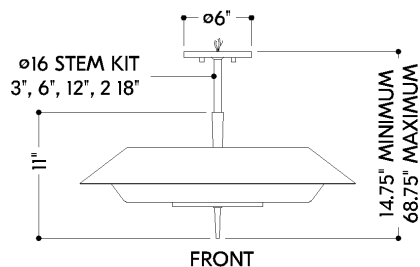

FINISHES

AGED BRASS

DIMENSIONS / SPECS

Height: 66"
Width/Diameter: 66"
Length: 66"
Minimum Height: 66"
Maximum Height: 66"
Canopy/Backplate: 6"
Hanging Type: 108" Premium Composite Cord
Product Weight: 66lb
Extension: 66"
Top to Center: 66"
Canopy/Backplate Shape: Round
Sloped Ceiling Compatible: No
Living Finish: Yes
Uplight Only: Yes
Min Extension: 66"
Max Extension: 66"

Shade 1: Glass
Shade 1 Finish: Opal Matte
Shade 1 Top Width: 20.25"
Shade 1 Height: 4.5"

ELECTRICAL

Bulb 1

Bulb Included: No
Socket: E12 Candelabra Base
Bulb Type: B11
Max Wattage: 8
Bulb Quantity: 4
Wire Length: 500mm
Cord Type: ! New Cord Type
Dimmer Type: Incandescent
Switch Type: ON/OFF STOMP SWITCH
Gem Box Required (2"x3"): Yes
Dark Sky: Yes
CRI: 66
Color Temp.: 66k
Lumens: 66
Title 24: Yes
Field Serviceable: No

Battery

Battery Powered: Yes
Battery Included: Yes
Battery Life: ! New Battery Life !

WESTPORT

4304-AGB/SSD

SHIPPING

Carton 1: 36" x 27" x 13"

Carton 1 Weight: 25lb

Shipping Method: Ground