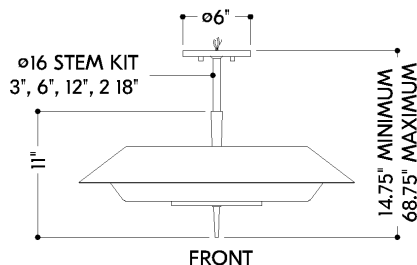

WESTPORT

4304-AGB/SSD

Daring to improve on an iconic Italian mid-century modern design, we bring together three layers, each remarkable in their own right, to make our Westport family. The top layer is the trio of skinny torch holders, bearing tubular incandescent bulbs on exaggerated socket holders. The back layer is a stepped starburst backplate, stretching out in a retro flare. Westport's middle layer is a softened-edge diamond pane of concave glass, adding mystery and allure while tracing a shape that informs the whole.

FINISHES

AGED BRASS

DIMENSIONS

Height: 66"
Width/Diameter: 66"
Length: 66"
Minimum Height: 66"
Maximum Height: 66"
Canopy/Backplate: 6"
Hanging Type: 108" Premium Composite Cord
Product Weight: 66lb
Extension: 66"
Top to Center: 66"
Canopy/Backplate Shape: Round
Sloped Ceiling Compatible: No
Living Finish: Yes
Uplight Only: Yes

Shade

Shade 1: Glass
Shade 1 Finish: Opal Matte
Shade 1 Top Width: 20.25"
Shade 1 Height: 4.5"

ELECTRICAL

Bulb 1

Bulb Included: No
Socket: E12 Candelabra Base
Bulb Type: B11
Max Wattage: 8
Bulb Quantity: 4
Wire Length: 500mm
Cord Type: ! New Cord Type
Dimmer Type: Incandescent
Switch Type: ON/OFF STOMP SWITCH
Gem Box Required (2"x3"): Yes
Dark Sky: Yes
CRI: 66
Color Temp.: 66k
Lumens: 66
Title 24: Yes
Field Serviceable: No

Battery

Battery Powered: Yes
Battery Included: Yes
Battery Life: ! New Battery Life !