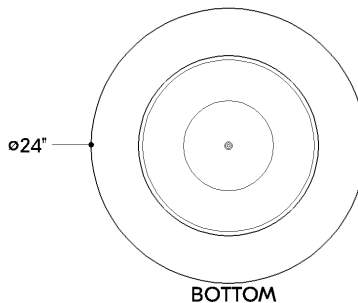

WESTPORT

4304-AGB/SSD

Daring to improve on an iconic Italian mid-century modern design, we bring together three layers, each remarkable in their own right, to make our Westport family. The top layer is the trio of skinny torch holders, bearing tubular incandescent bulbs on exaggerated socket holders. The back layer is a stepped starburst backplate, stretching out in a retro flare. Westport's middle layer is a softened-edge diamond pane of concave glass, adding mystery and allure while tracing a shape that informs the whole.

FINISHES

AGED BRASS

DIMENSIONS

Height: 66"
Width/Diameter: 66"
Length: 66"
Minimum Height: 66"
Maximum Height: 66"
Canopy/Backplate: 6"
Hanging Type: 108" Premium Composite Cord
Product Weight: 66lb
Extension: 66"
Top to Center: 66"
Canopy/Backplate Shape: Round
Sloped Ceiling Compatible: No
Living Finish: Yes
Uplight Only: Yes

Shade

Shade 1: Glass
Shade 1 Finish: Opal Matte
Shade 1 Top Width: 20.25"
Shade 1 Height: 4.5"

ELECTRICAL

Bulb 1

Bulb Included: No
Socket: E12 Candelabra Base
Bulb Type: B11
Max Wattage: 8
Bulb Quantity: 4
Wire Length: 500mm
Cord Type: ! New Cord Type
Dimmer Type: Incandescent
Switch Type: ON/OFF STOMP SWITCH
Gem Box Required (2"x3"): Yes
Dark Sky: Yes
CRI: 66
Color Temp.: 66k
Lumens: 66
Title 24: Yes
Field Serviceable: No

Battery

Battery Powered: Yes
Battery Included: Yes
Battery Life: ! New Battery Life !