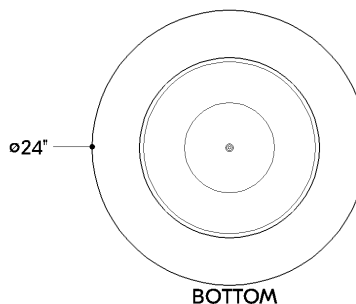

FINISHES

AGED BRASS

DIMENSIONS / SPECS

Height: 66"
Width/Diameter: 66"
Length: 66"
Minimum Height: 66"
Maximum Height: 66"
Canopy/Backplate: 6"
Hanging Type: 108" Premium Composite Cord
Product Weight: 66lb
Extension: 66"
Top to Center: 66"
Canopy/Backplate Shape: Round
Sloped Ceiling Compatible: No
Living Finish: Yes
Uplight Only: Yes
Min Extension: 66"
Max Extension: 66"

Shade 1: Glass
Shade 1 Finish: Opal Matte
Shade 1 Top Width: 20.25"
Shade 1 Height: 4.5"

ELECTRICAL

Bulb 1

Bulb Included: No
Socket: E12 Candelabra Base
Bulb Type: B11
Max Wattage: 8
Bulb Quantity: 4
Wire Length: 500mm
Cord Type: ! New Cord Type
Dimmer Type: Incandescent
Switch Type: ON/OFF STOMP SWITCH
Gem Box Required (2"x3"): Yes
Dark Sky: Yes
CRI: 66
Color Temp.: 66k
Lumens: 66
Title 24: Yes
Field Serviceable: No

Battery

Battery Powered: Yes
Battery Included: Yes
Battery Life: ! New Battery Life !

WESTPORT

4304-AGB/SSD

SHIPPING

Carton 1: 36" x 27" x 13"

Carton 1 Weight: 25lb

Shipping Method: Ground