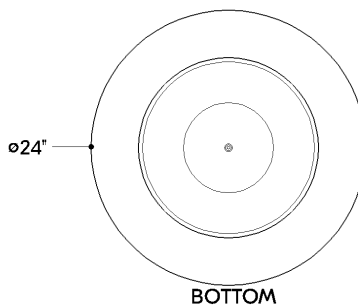

WESTPORT

4304-AGB/SSD

Daring to improve on an iconic Italian mid-century modern design, we bring together three layers, each remarkable in their own right, to make our Westport family. The top layer is the trio of skinny torch holders, bearing tubular incandescent bulbs on exaggerated socket holders. The back layer is a stepped starburst backplate, stretching out in a retro flare. Westport's middle layer is a softened-edge diamond pane of concave glass, adding mystery and allure while tracing a shape that informs the whole.

FINISHES

AGED BRASS

DIMENSIONS

Height: 66"
Width/Diameter: 66"
Length: 66"
Minimum Height: 66"
Maximum Height: 66"
Canopy/Backplate: 6"
Hanging Type: 108" Premium Composite Cord
Product Weight: 66lb
Extension: 66"
Top to Center: 66"
Canopy/Backplate Shape: Round
Sloped Ceiling Compatible: No
Living Finish: Yes
Uplight Only: Yes

Shade

Shade 1: Glass
Shade 1 Finish: Opal Matte
Shade 1 Top Width: 20.25"
Shade 1 Height: 4.5"

ELECTRICAL

Bulb 1

Bulb Included: No
Socket: E12 Candelabra Base
Bulb Type: B11
Max Wattage: 8
Bulb Quantity: 4
Wire Length: 500mm
Cord Type: ! New Cord Type
Dimmer Type: Incandescent
Switch Type: ON/OFF STOMP SWITCH
Gem Box Required (2"x3"): Yes
Dark Sky: Yes
CRI: 66
Color Temp.: 66k
Lumens: 66
Title 24: Yes
Field Serviceable: No

Battery

Battery Powered: Yes
Battery Included: Yes
Battery Life: ! New Battery Life !